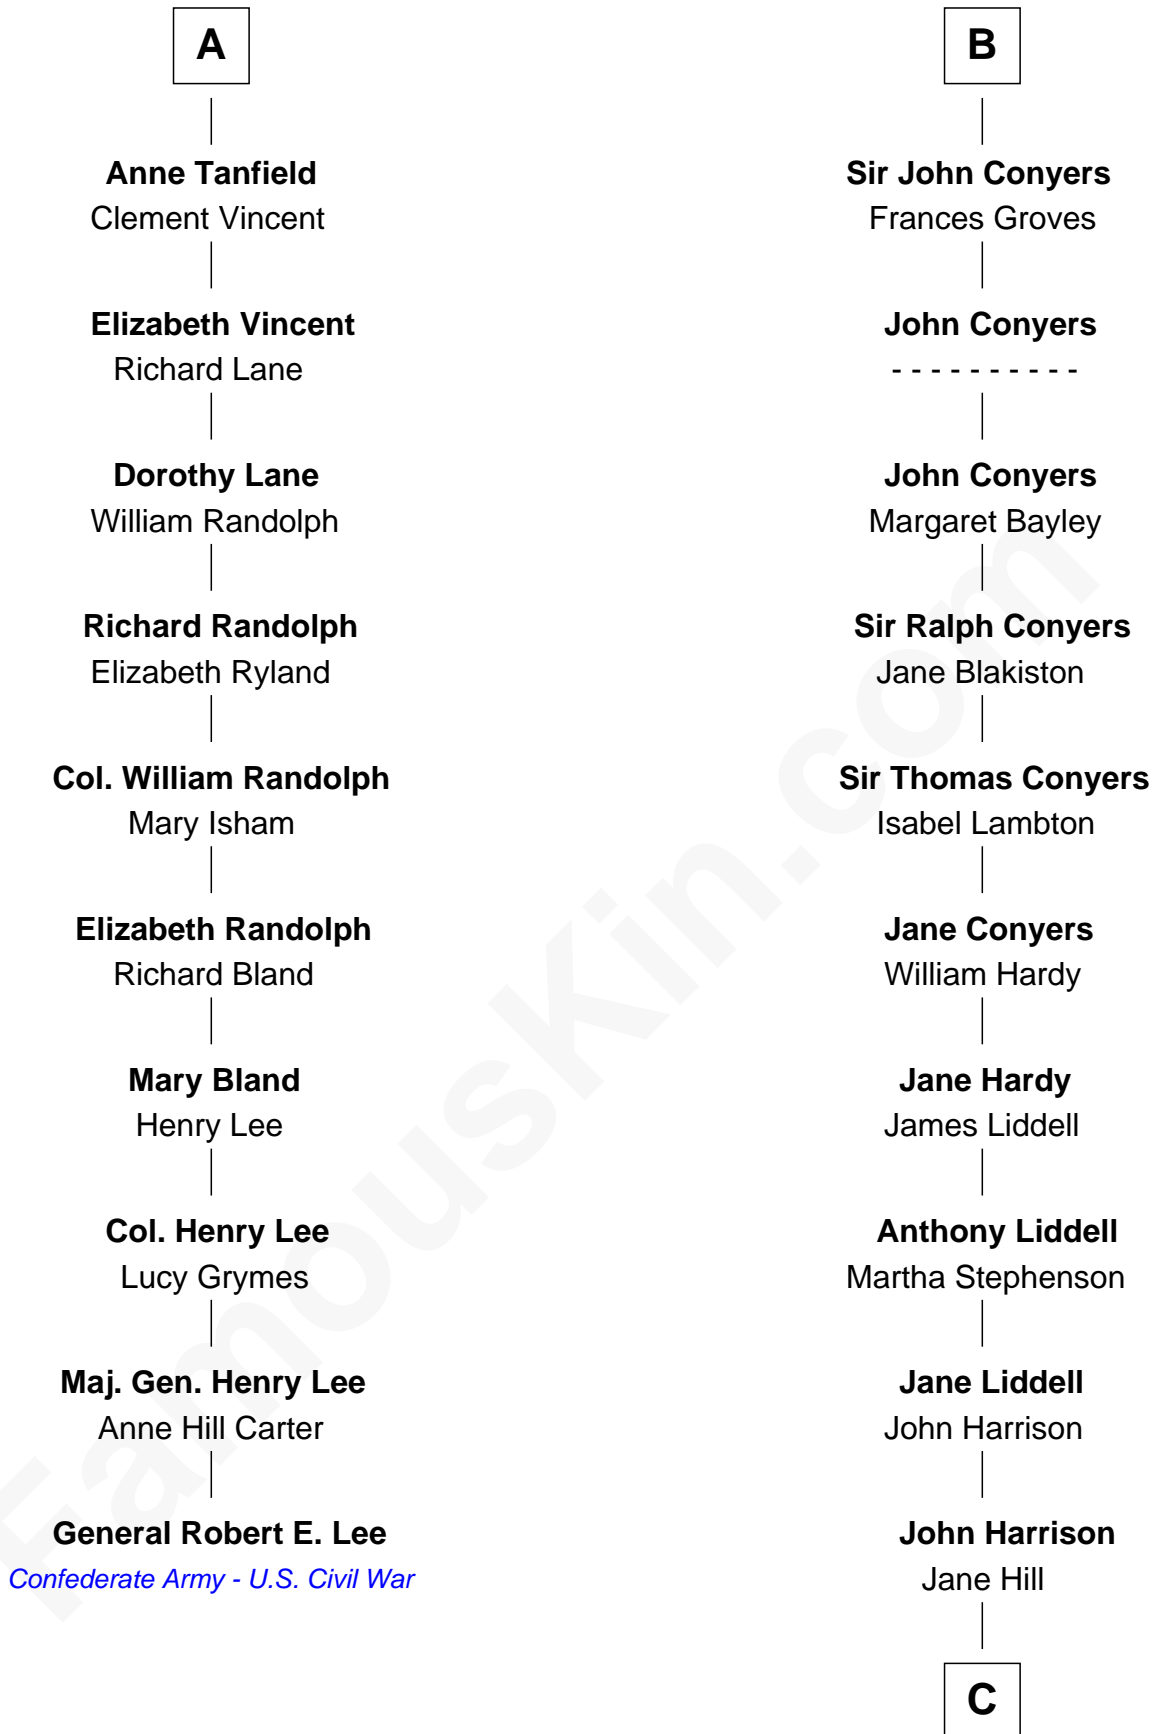

FamousKin.com Relationship Chart of

General Robert E. Lee

Confederate Army - U.S. Civil War

16th cousin 4 times removed of

Catherine Middleton

Princess of Wales

C

Thomas Harrison

Elizabeth Mary Temple

Dorothy Harrison

Ronald John James Goldsmith

Carole Elizabeth Goldsmith

Michael Francis Middleton

Catherine Middleton

Princess of Wales