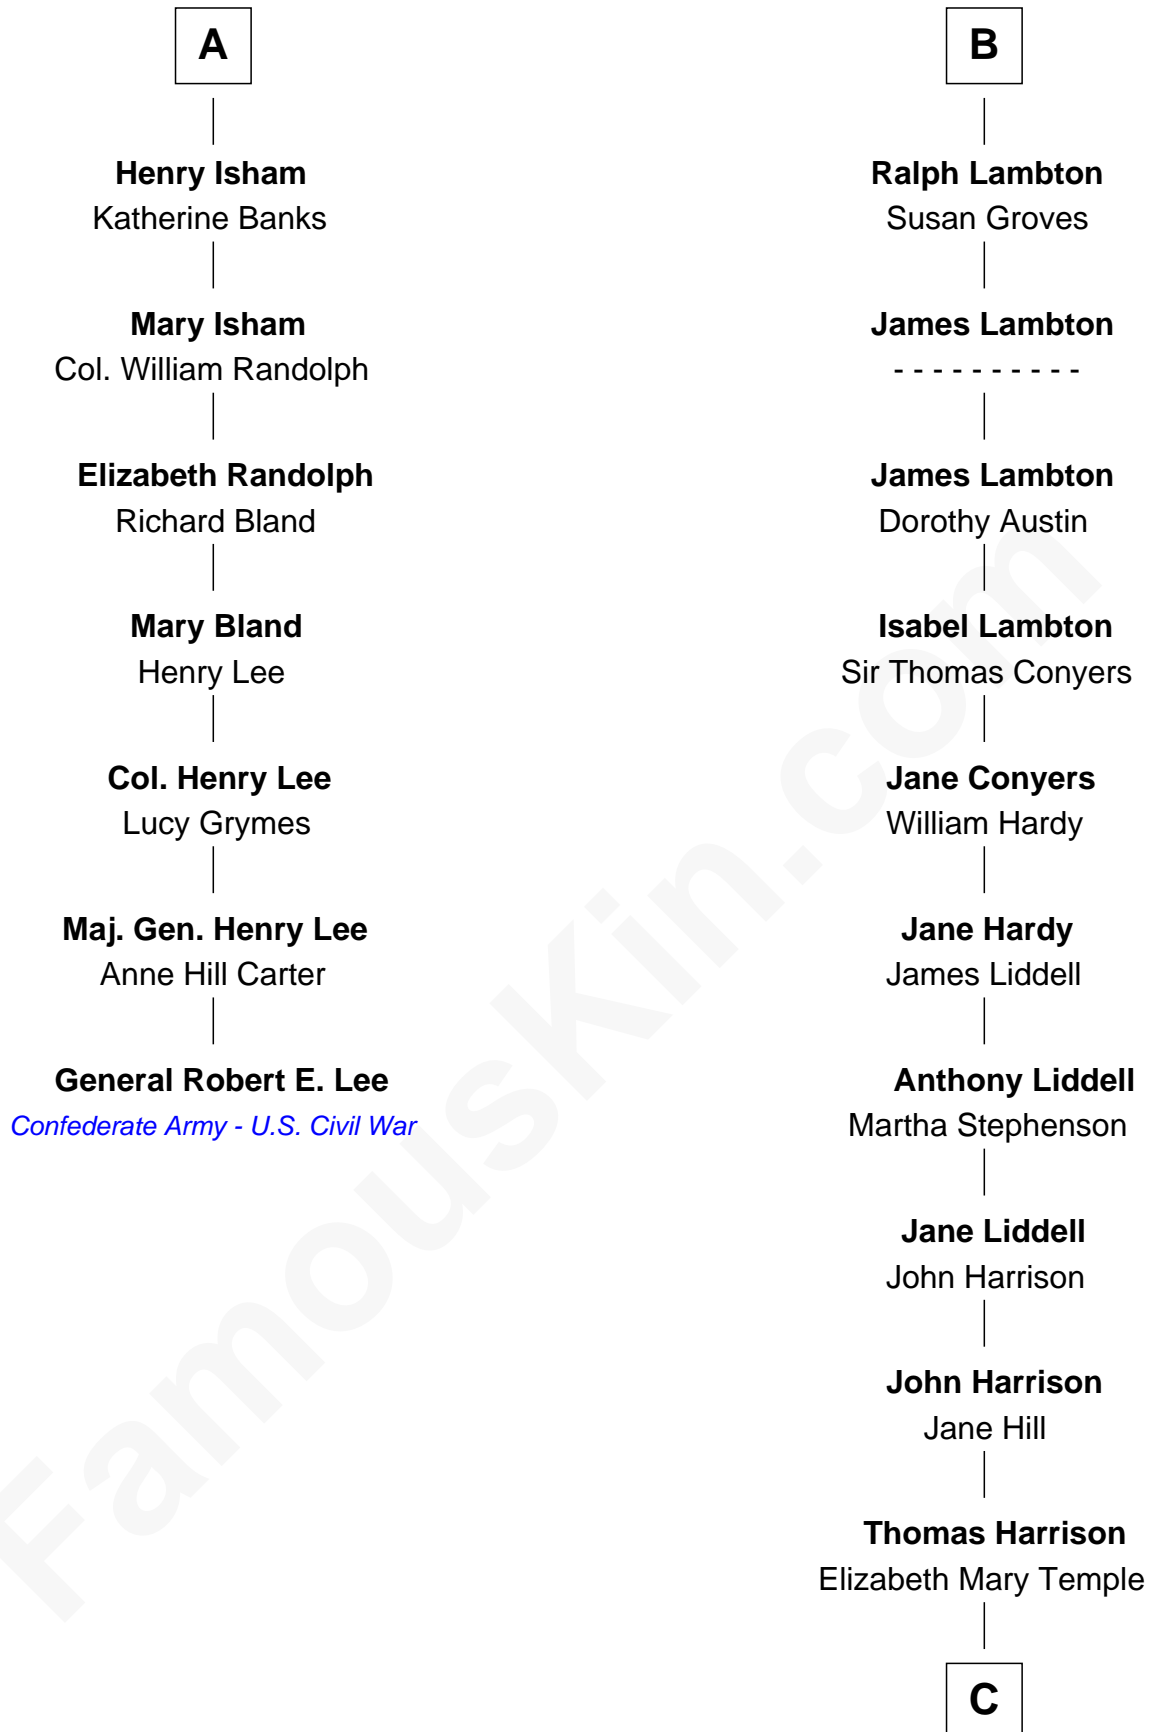

# FamousKin.com Relationship Chart of

**General Robert E. Lee**

*Confederate Army - U.S. Civil War*

13th cousin 6 times removed of

**Catherine Middleton**

*Princess of Wales*

C

**Dorothy Harrison**

Ronald John James Goldsmith

**Carole Elizabeth Goldsmith**

Michael Francis Middleton

**Catherine Middleton**

*Princess of Wales*

FamousKin.com