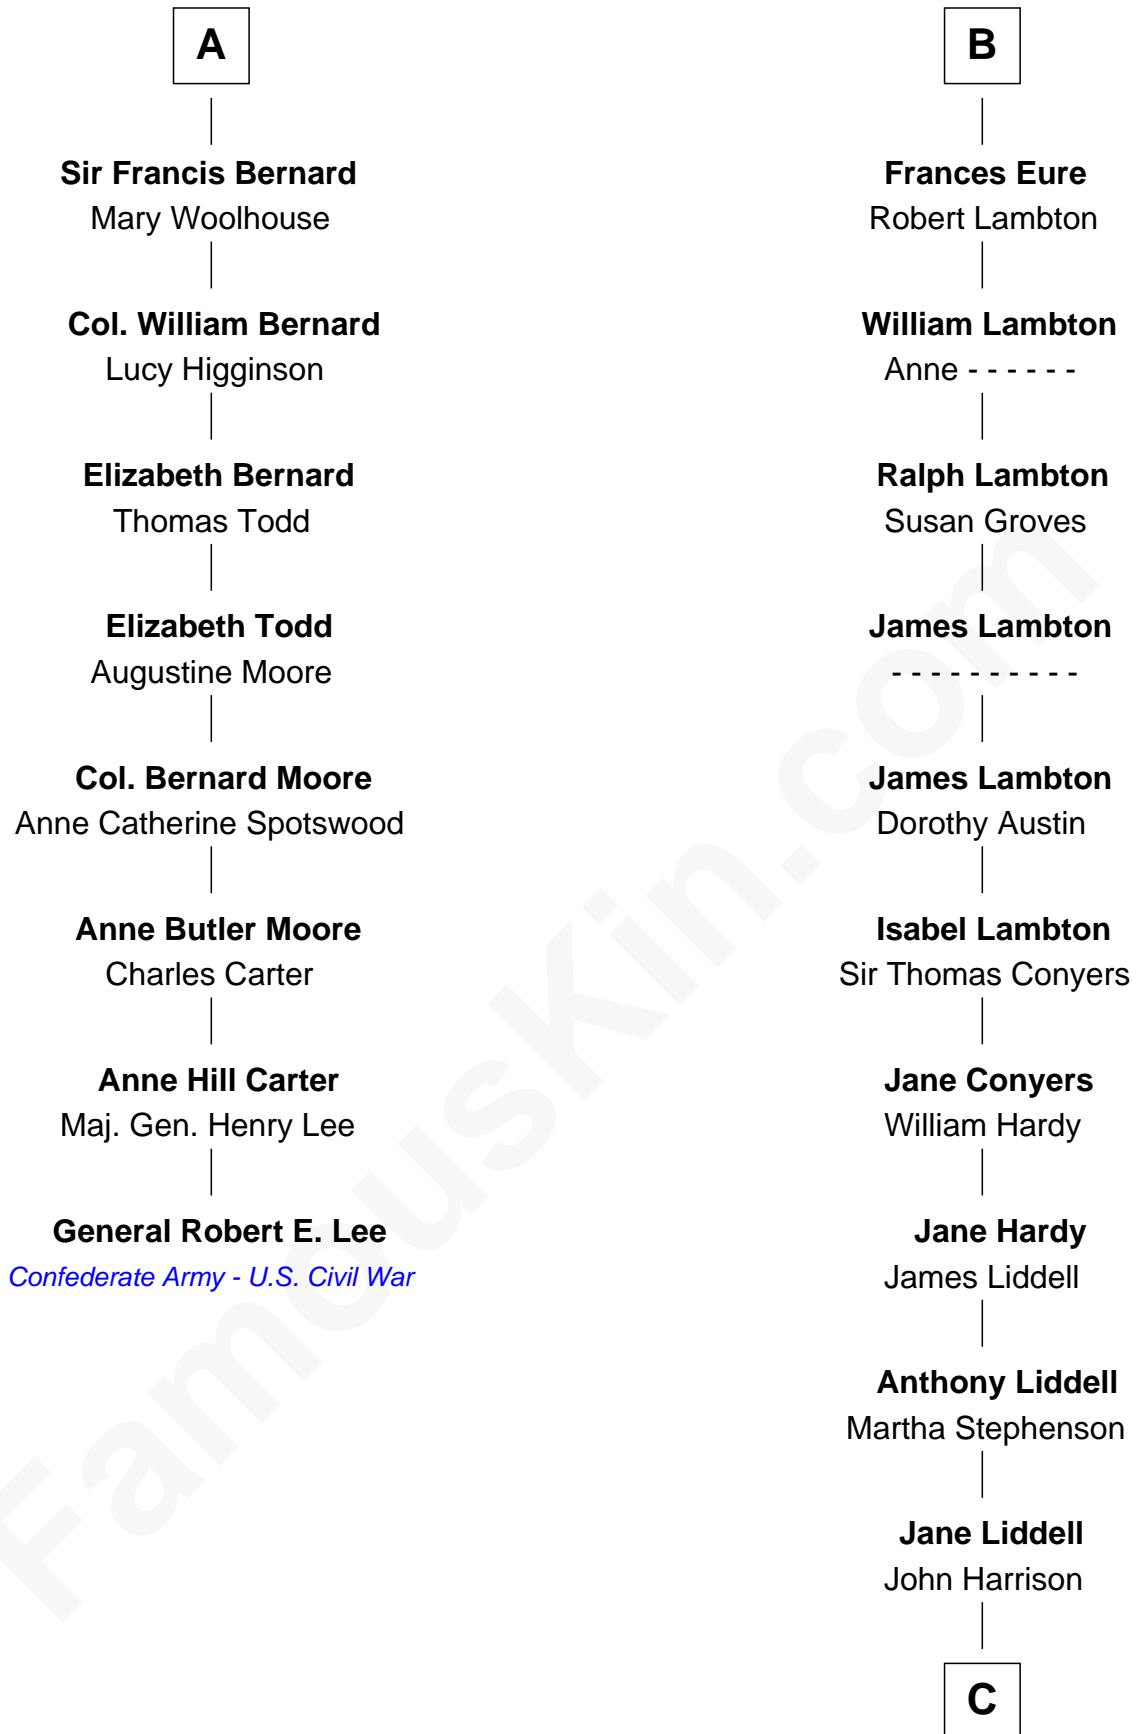

FamousKin.com Relationship Chart of

General Robert E. Lee

Confederate Army - U.S. Civil War

14th cousin 7 times removed of

Catherine Middleton

Princess of Wales

C

John Harrison

Jane Hill

Thomas Harrison

Elizabeth Mary Temple

Dorothy Harrison

Ronald John James Goldsmith

Carole Elizabeth Goldsmith

Michael Francis Middleton

Catherine Middleton

Princess of Wales