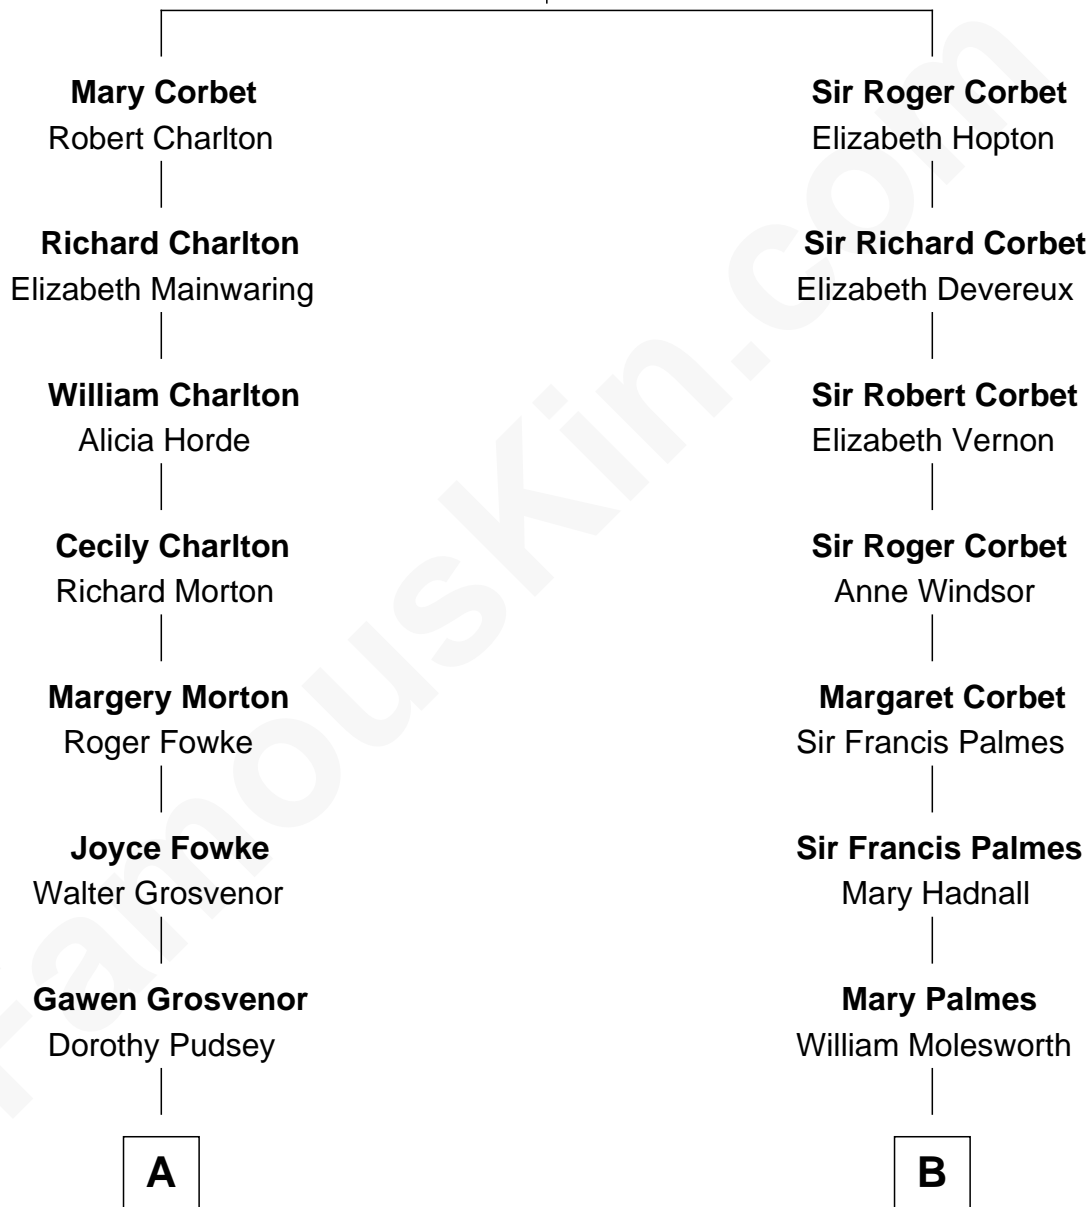

FamousKin.com Relationship Chart of

General Robert E. Lee

Confederate Army - U.S. Civil War

13th cousin 5 times removed of

Prince Harry

Duke of Sussex

Sir Robert Corbet

Margaret - - - - -

C

Princess Diana Frances Spencer
Charles III, King of the United Kingdom

Prince Harry
Duke of Sussex

FamousKin.com