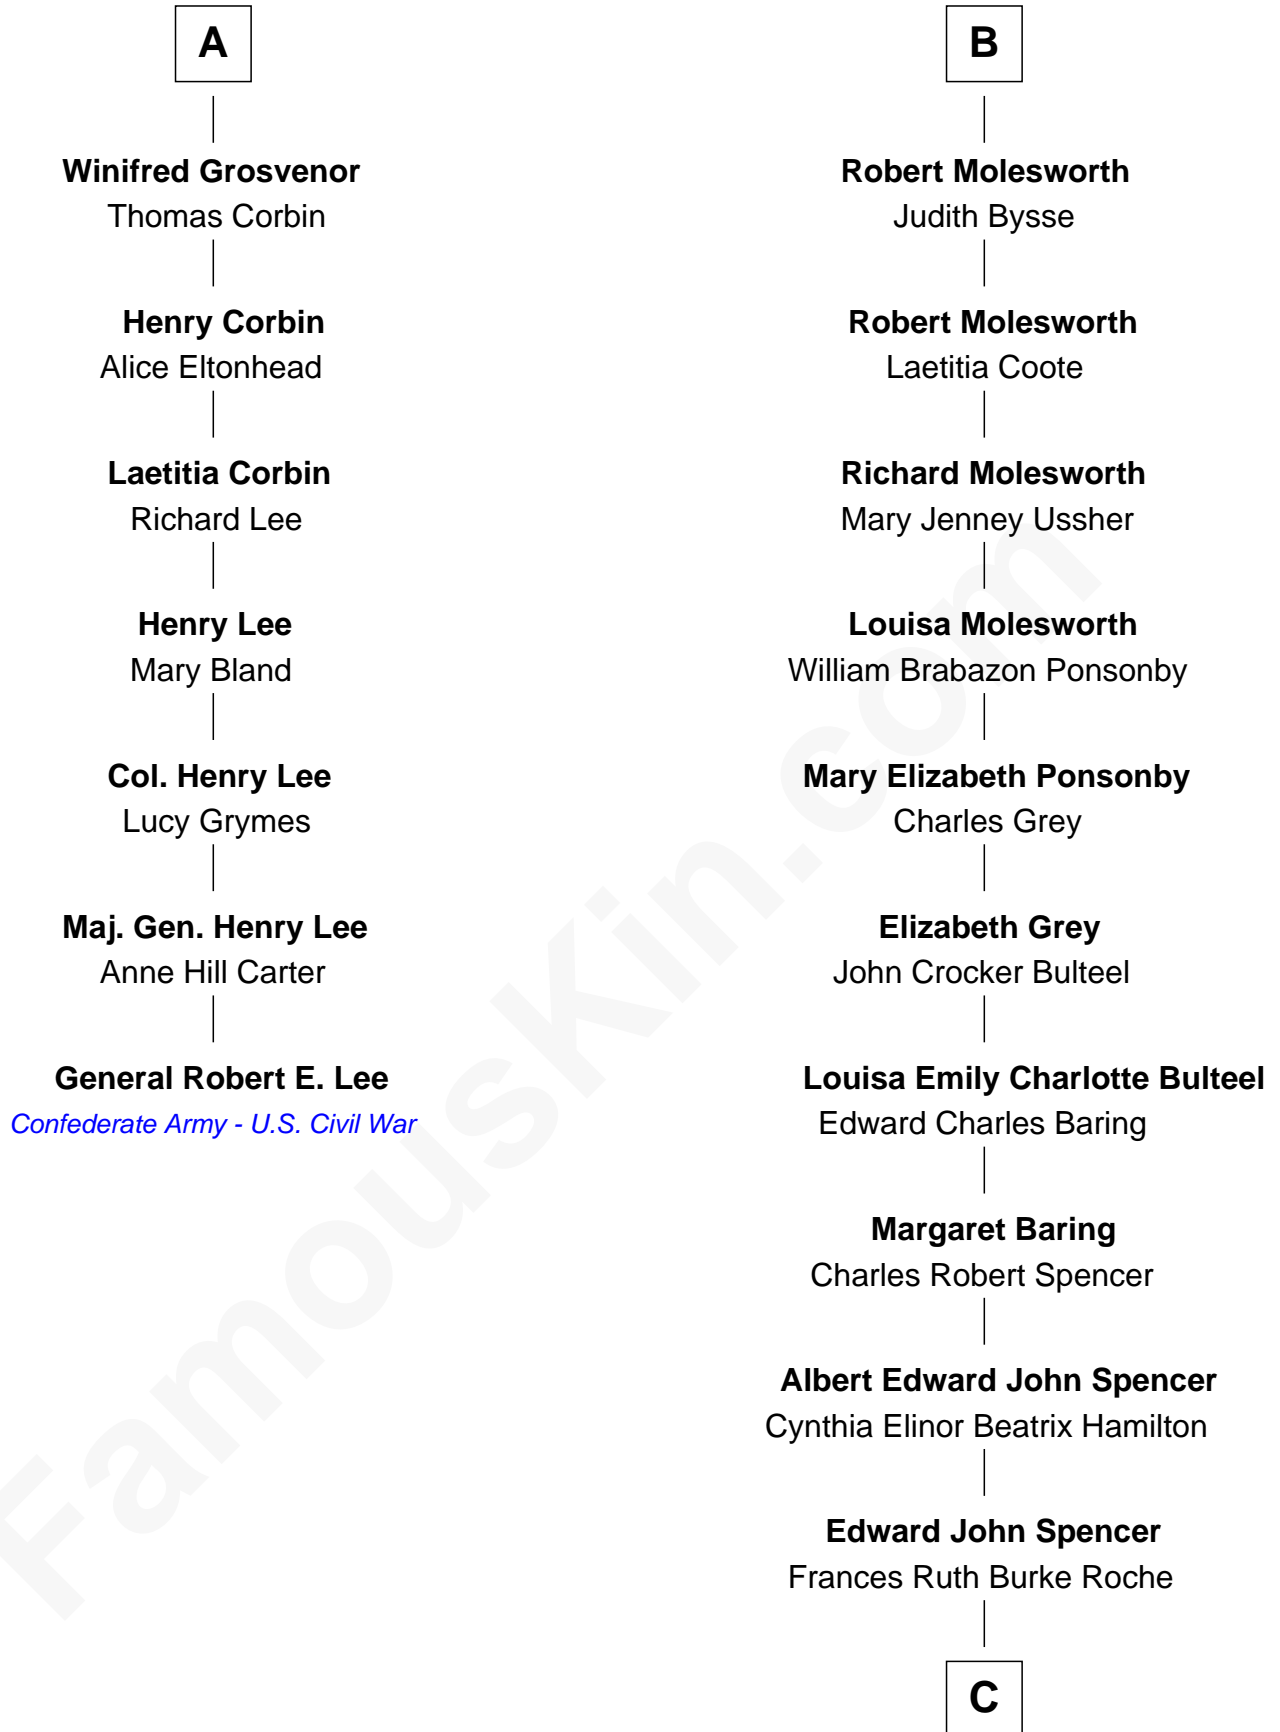

FamousKin.com Relationship Chart of

General Robert E. Lee

Confederate Army - U.S. Civil War

13th cousin 5 times removed of

Prince Harry

Duke of Sussex

Sir Robert Corbet

Margaret - - - - -

C

Princess Diana Frances Spencer
Charles III, King of the United Kingdom

Prince Harry
Duke of Sussex

FamousKin.com