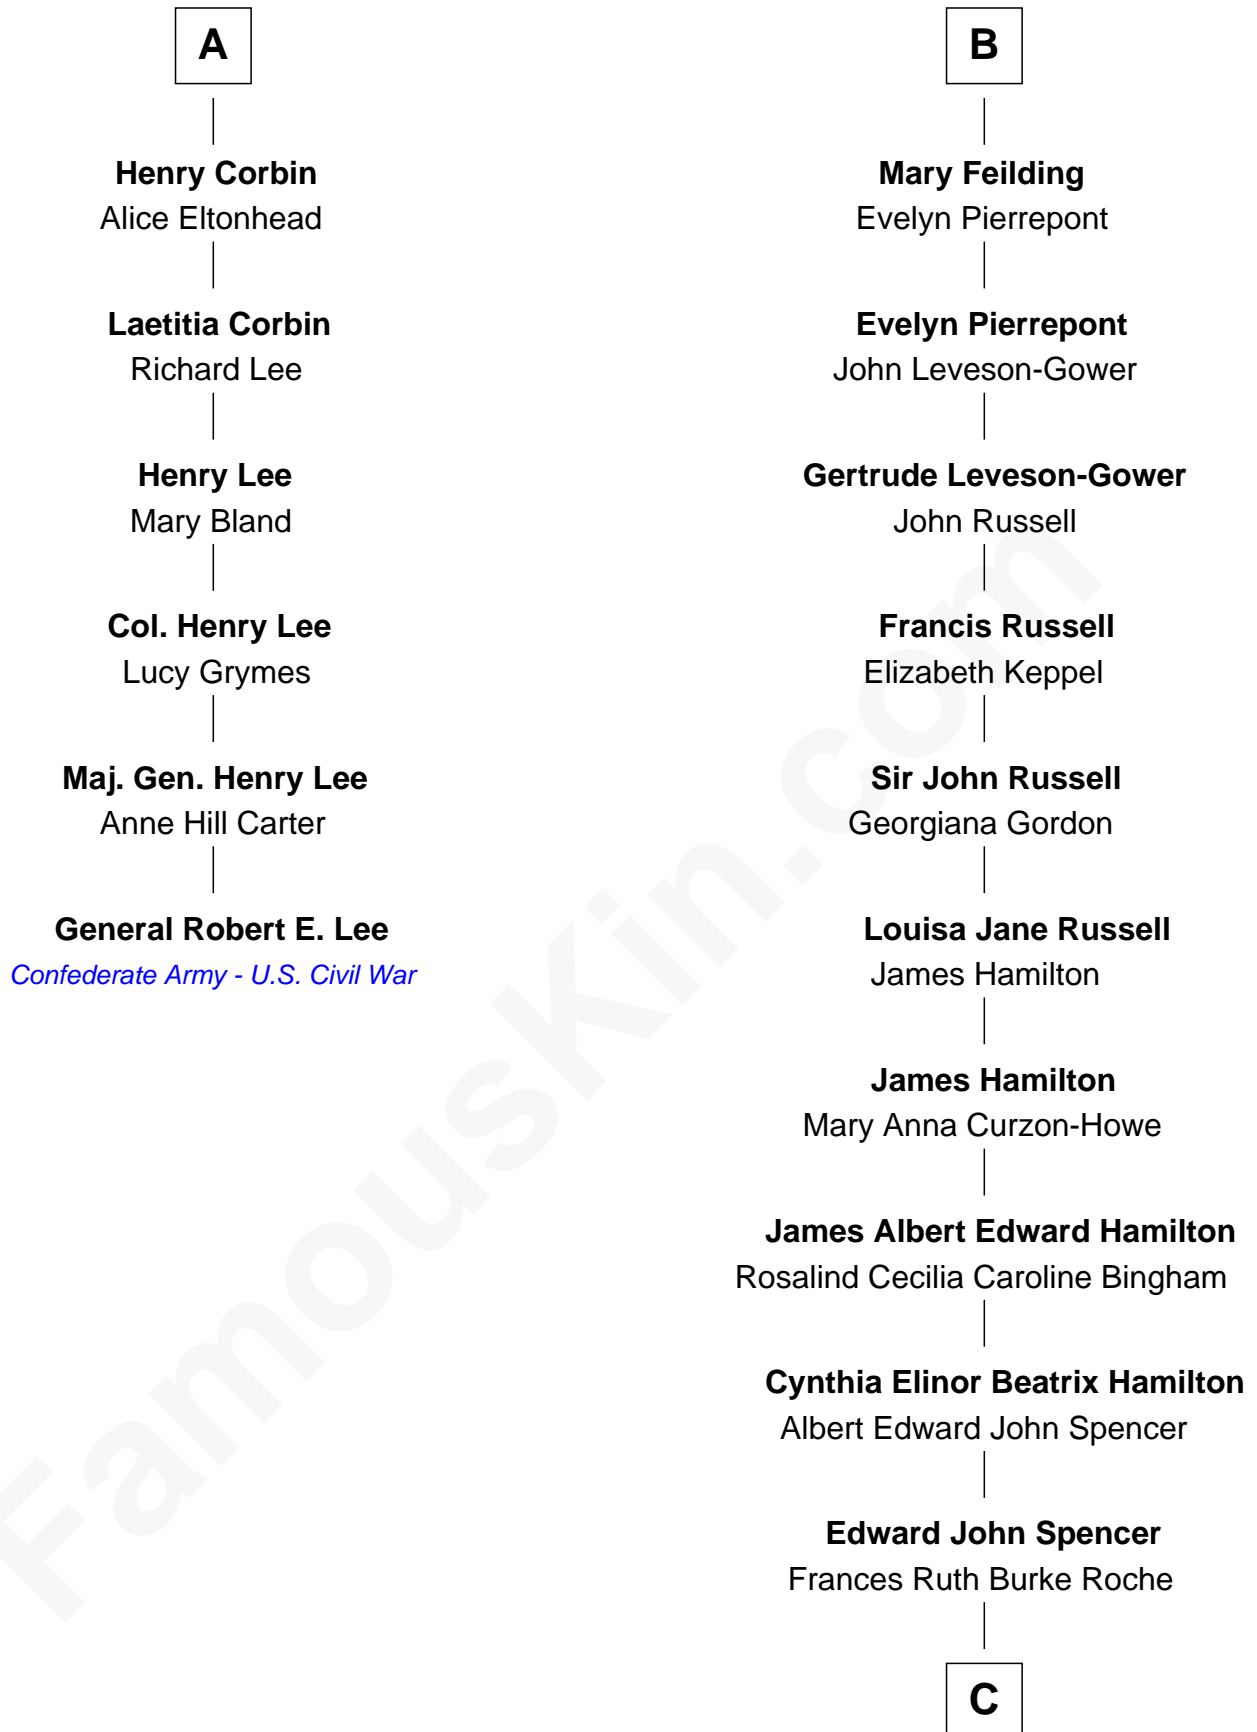

FamousKin.com Relationship Chart of

General Robert E. Lee

Confederate Army - U.S. Civil War

12th cousin 6 times removed of

Prince Harry

Duke of Sussex

John Aston
Elizabeth Delves

C

Princess Diana Frances Spencer
Charles III, King of the United Kingdom

Prince Harry
Duke of Sussex

FamousKin.com