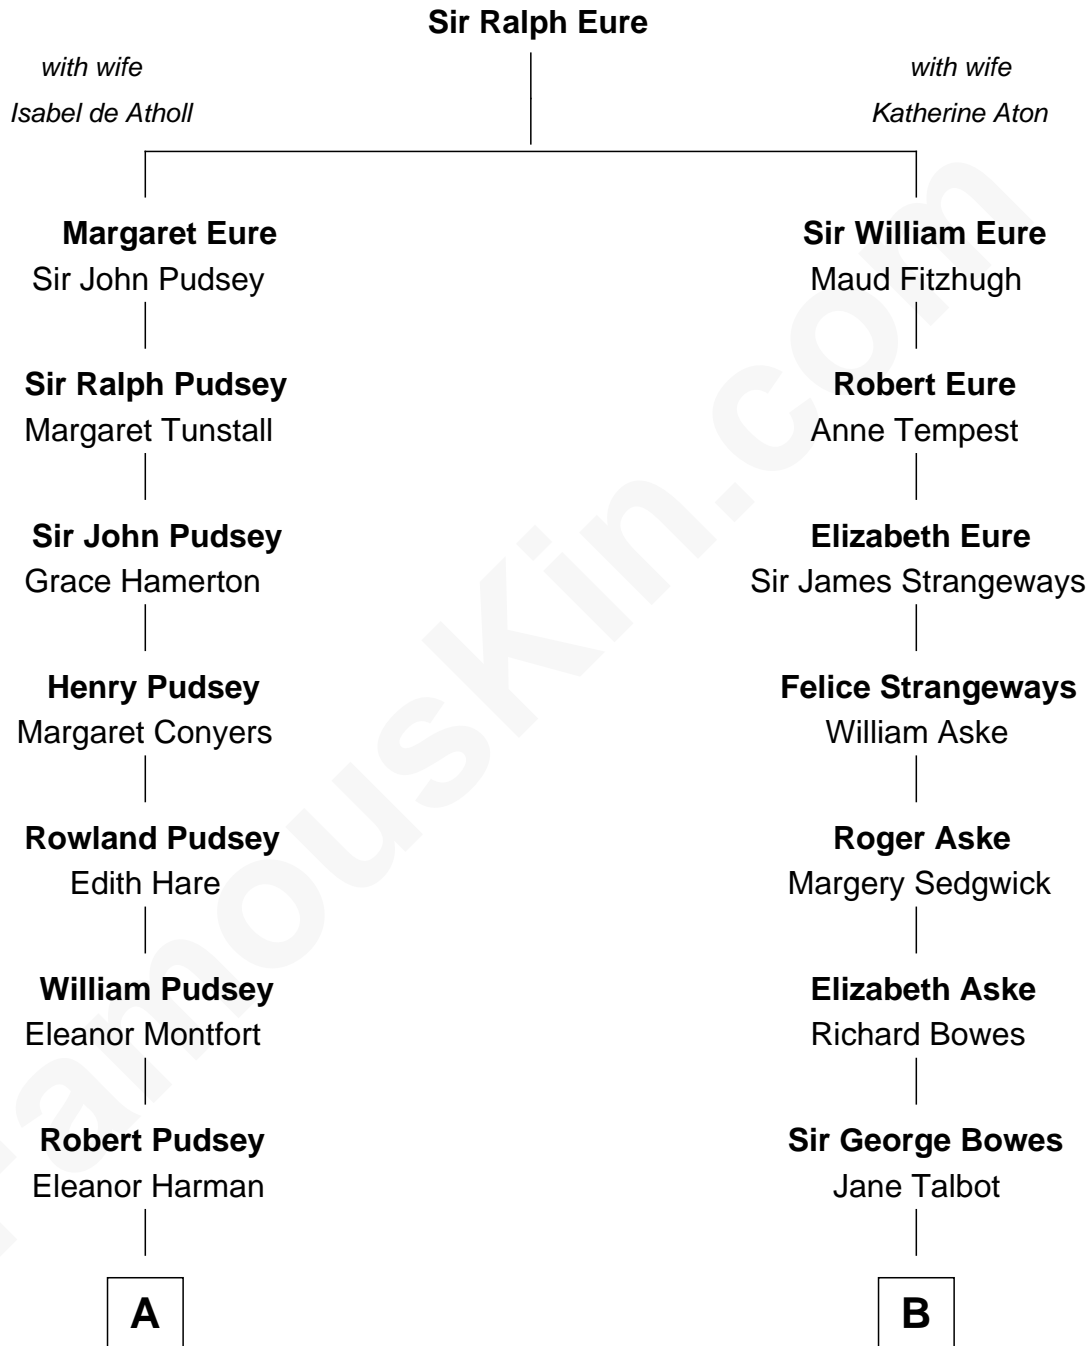

# FamousKin.com Relationship Chart of

**General Robert E. Lee**

*Confederate Army - U.S. Civil War*

15th cousin 4 times removed of

**Prince Harry**

*Duke of Sussex*

**C**

**Elizabeth II, Queen of the United Kingdom**

Prince Philip of Edinburgh

**Charles III, King of the United Kingdom**

Princess Diana Frances Spencer

**Prince Harry**

*Duke of Sussex*

FamousKin.com