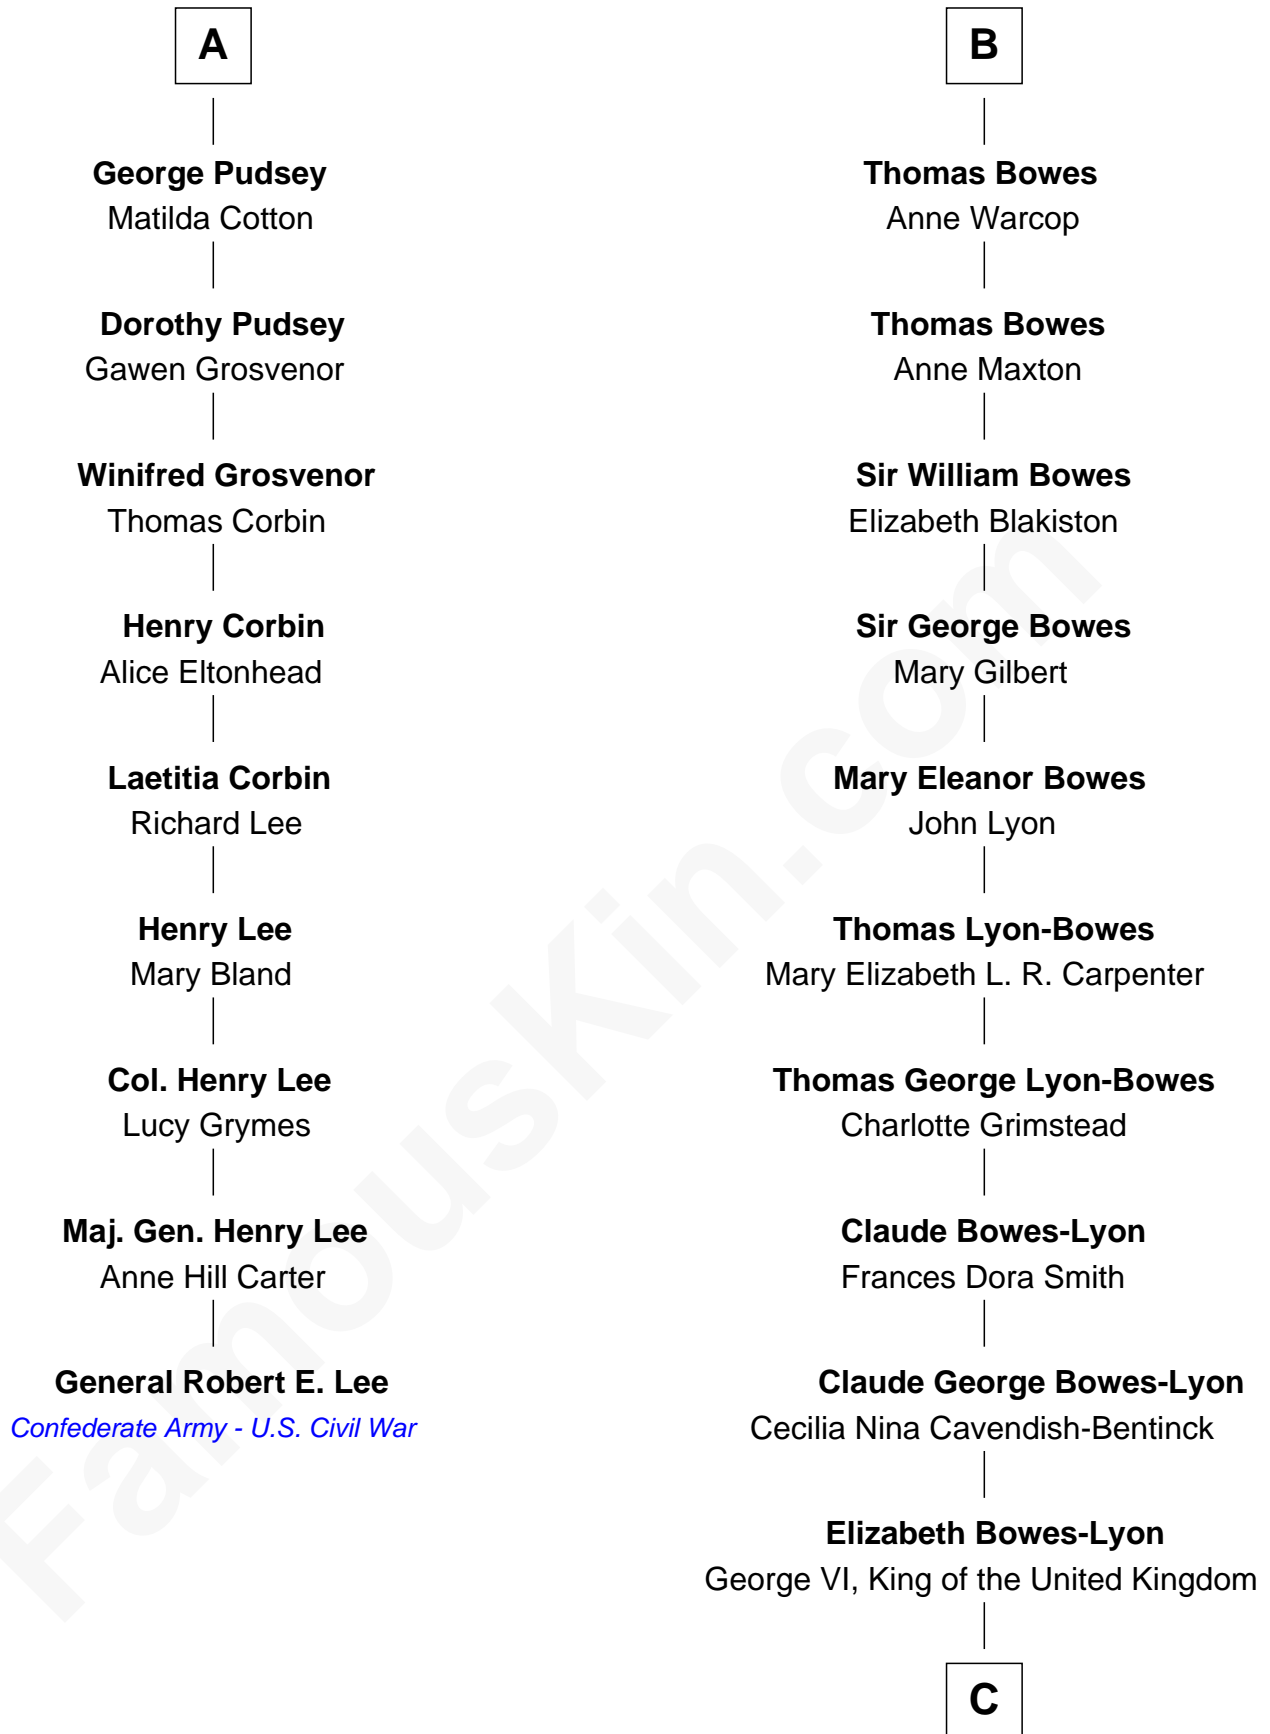

# FamousKin.com Relationship Chart of

**General Robert E. Lee**

*Confederate Army - U.S. Civil War*

15th cousin 4 times removed of

**Prince Harry**

*Duke of Sussex*

**C**

**Elizabeth II, Queen of the United Kingdom**

Prince Philip of Edinburgh

**Charles III, King of the United Kingdom**

Princess Diana Frances Spencer

**Prince Harry**

*Duke of Sussex*

FamousKin.com