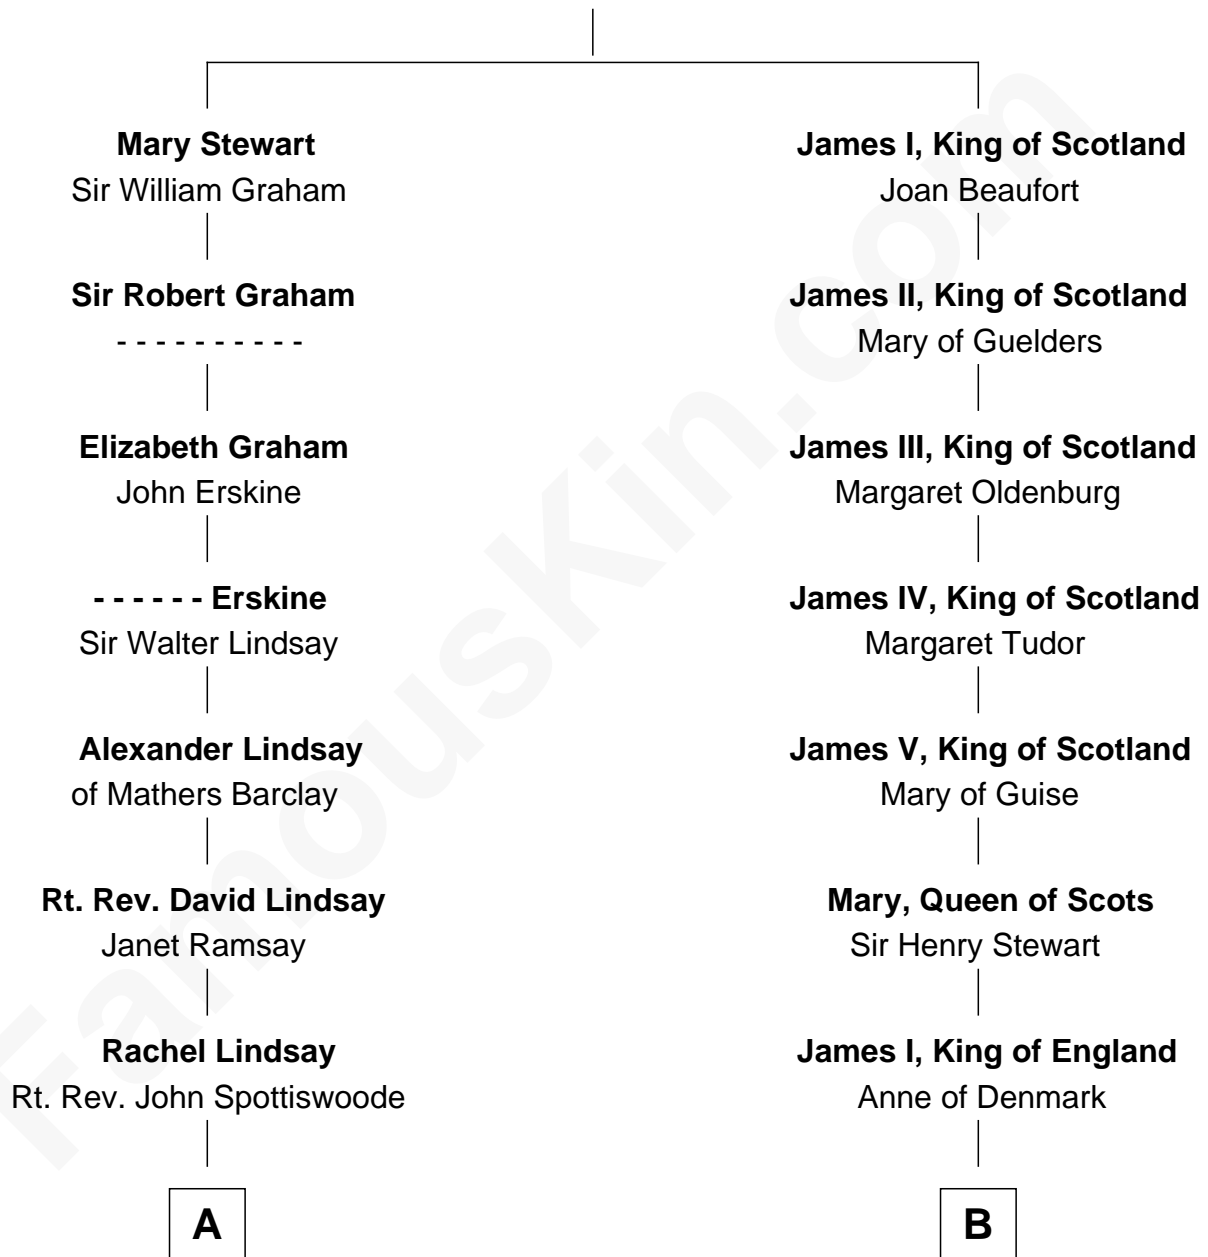

FamousKin.com Relationship Chart of

General Robert E. Lee

Confederate Army - U.S. Civil War

13th cousin 6 times removed of

Prince Harry

Duke of Sussex

Robert III, King of Scotland

Anabella Drummond

C

Edward John Spencer
Frances Ruth Burke Roche

Princess Diana Frances Spencer
Charles III, King of the United Kingdom

Prince Harry
Duke of Sussex

FamousKin.com