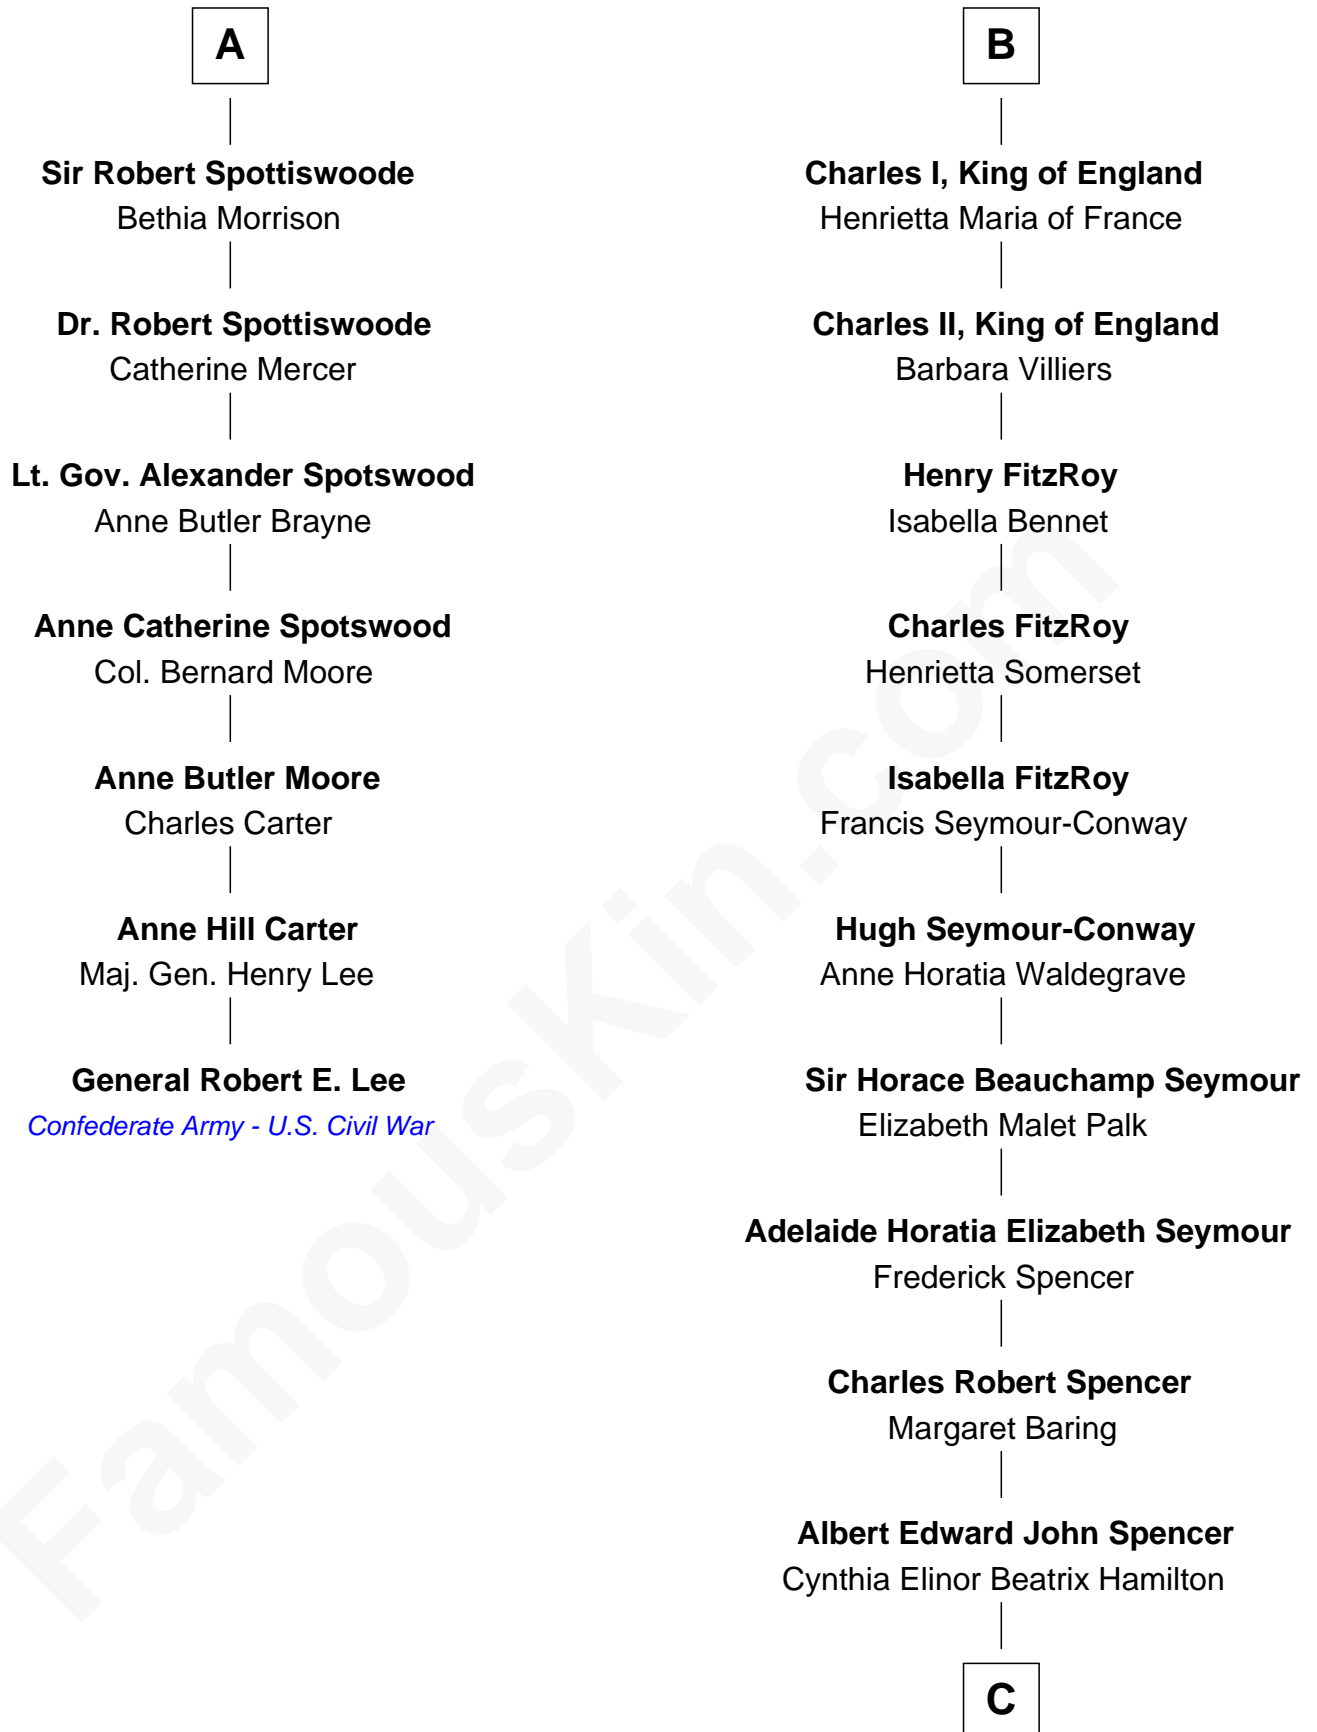

FamousKin.com Relationship Chart of

General Robert E. Lee

Confederate Army - U.S. Civil War

13th cousin 6 times removed of

Prince Harry

Duke of Sussex

Robert III, King of Scotland

Anabella Drummond

C

Edward John Spencer
Frances Ruth Burke Roche

Princess Diana Frances Spencer
Charles III, King of the United Kingdom

Prince Harry
Duke of Sussex

FamousKin.com