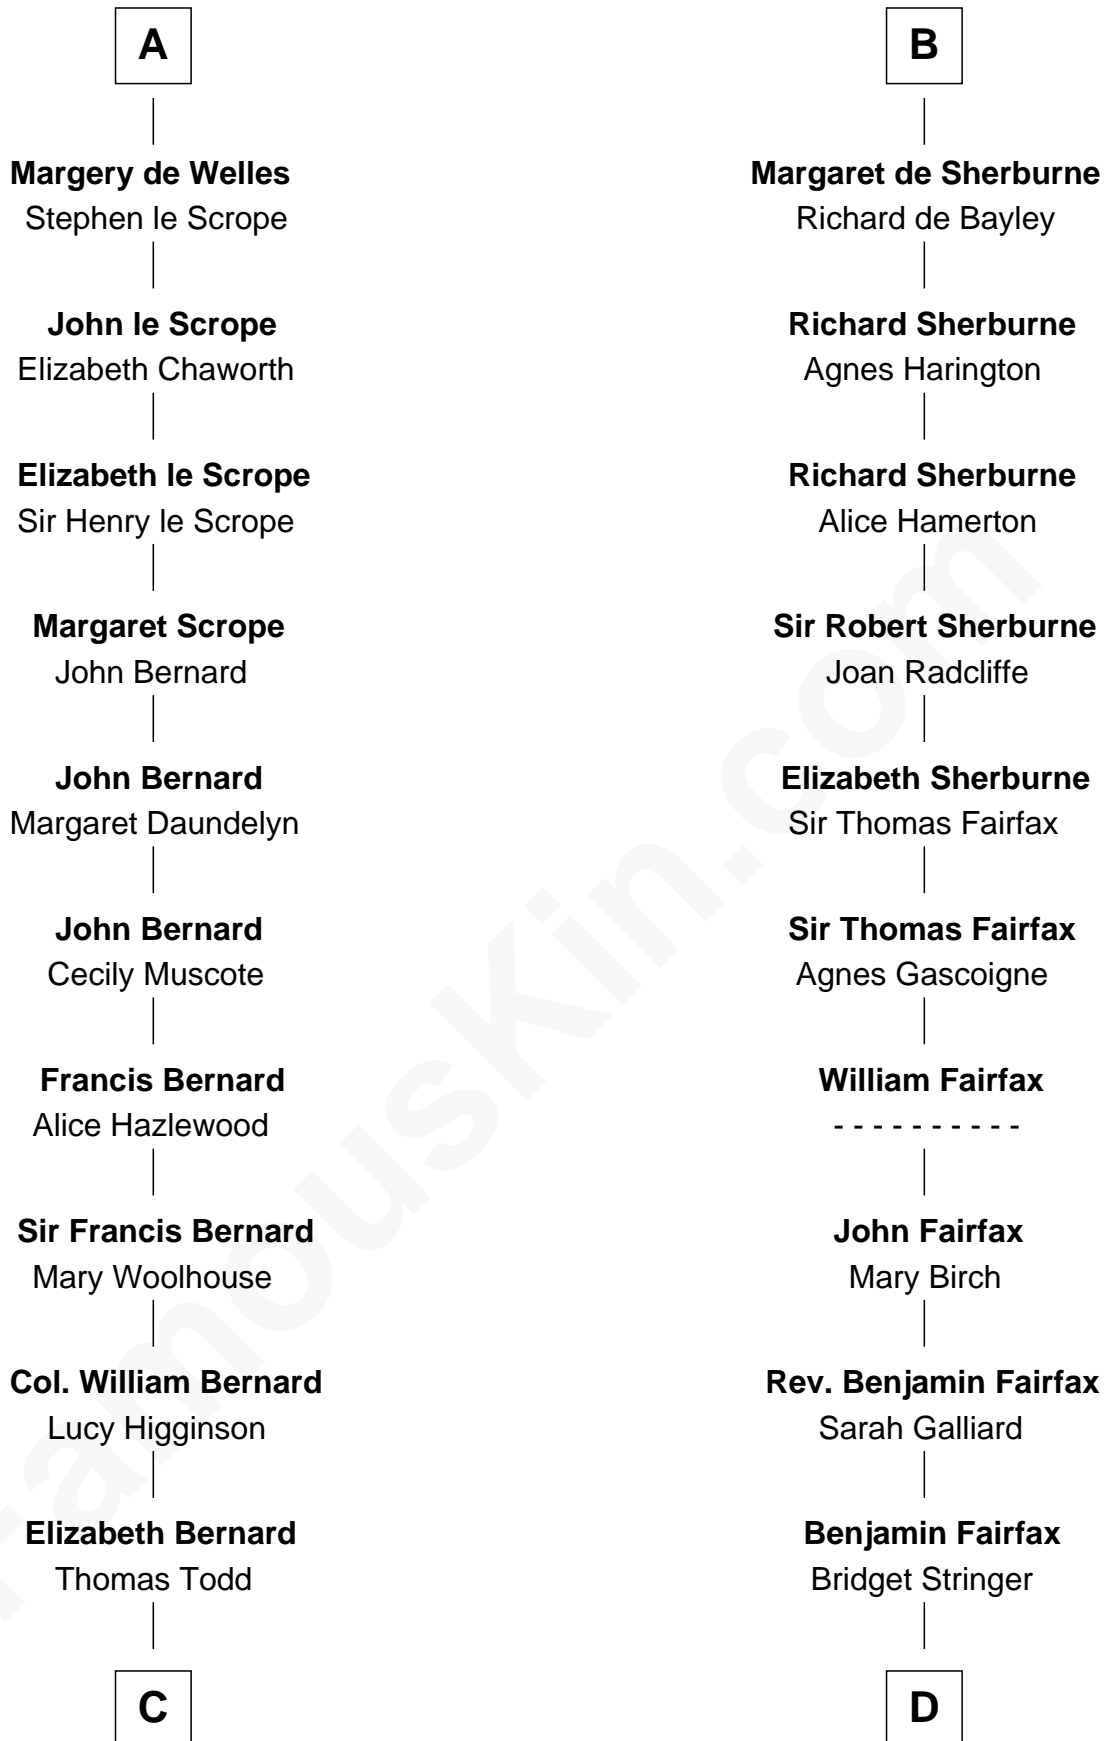

FamousKin.com Relationship Chart of

General Robert E. Lee

Confederate Army - U.S. Civil War

21st cousin of

Harriet Martineau

Author of The Hour and the Man

Richard Avenal

C

Elizabeth Todd
Augustine Moore

Col. Bernard Moore
Anne Catherine Spotswood

Anne Butler Moore
Charles Carter

Anne Hill Carter
Maj. Gen. Henry Lee

General Robert E. Lee
Confederate Army - U.S. Civil War

D

Sarah Fairfax
Rev John Meadows