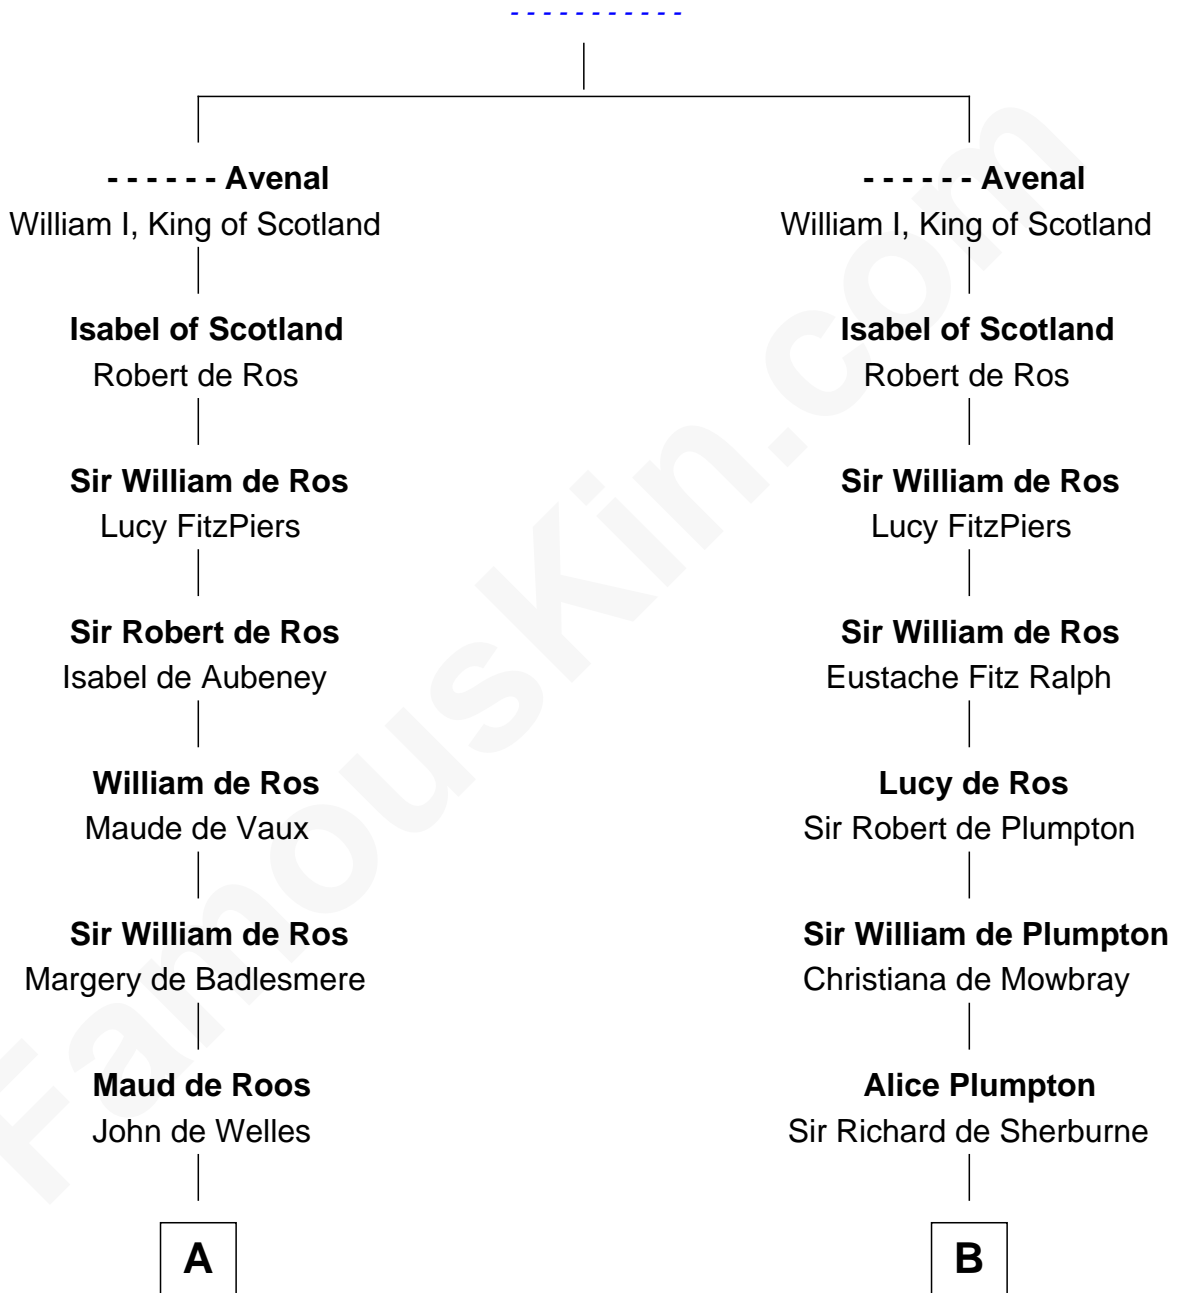

FamousKin.com Relationship Chart of

General Robert E. Lee

Confederate Army - U.S. Civil War

21st cousin of

Harriet Martineau

Author of The Hour and the Man

Richard Avenal

C

Elizabeth Todd
Augustine Moore

Col. Bernard Moore
Anne Catherine Spotswood

Anne Butler Moore
Charles Carter

Anne Hill Carter
Maj. Gen. Henry Lee

General Robert E. Lee
Confederate Army - U.S. Civil War

D

Sarah Fairfax
Rev John Meadows