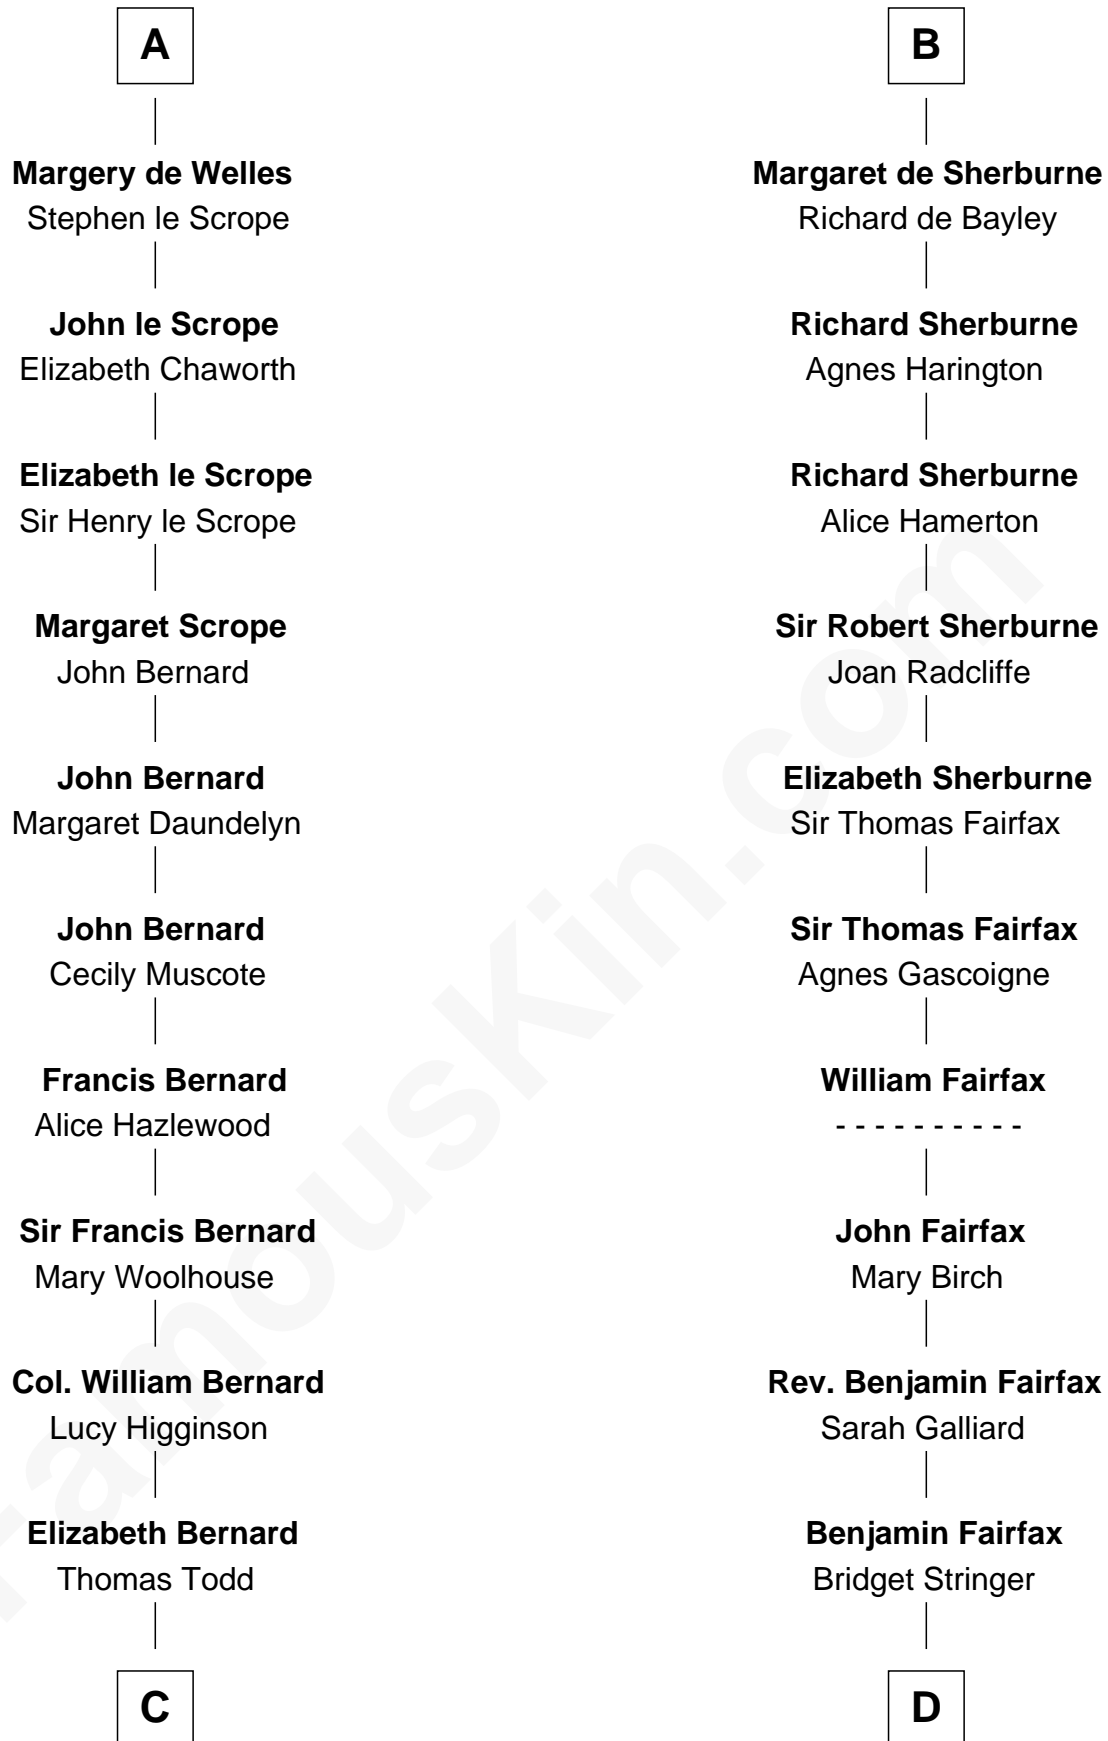

# FamousKin.com Relationship Chart of

**General Robert E. Lee**

*Confederate Army - U.S. Civil War*

21st cousin of

**Harriet Martineau**

*Author of The Hour and the Man*

**William Trusbut**

**C**

**Elizabeth Todd**  
Augustine Moore

**Col. Bernard Moore**  
Anne Catherine Spotswood

**Anne Butler Moore**  
Charles Carter

**Anne Hill Carter**  
Maj. Gen. Henry Lee

**General Robert E. Lee**  
*Confederate Army - U.S. Civil War*