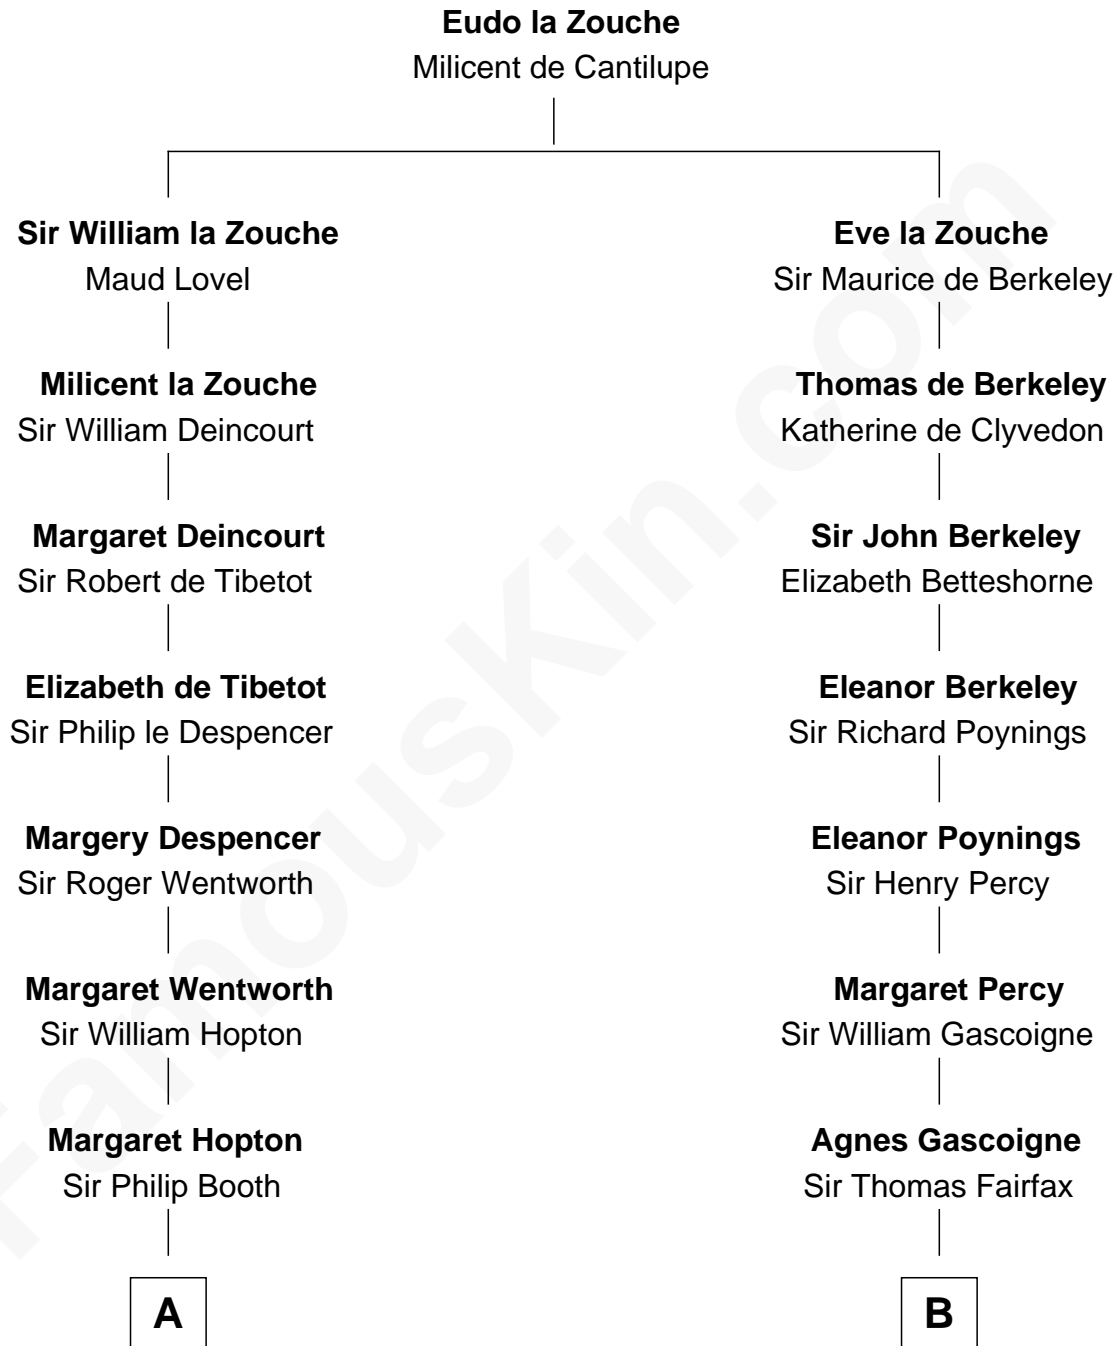

# FamousKin.com Relationship Chart of

**General Robert E. Lee**

*Confederate Army - U.S. Civil War*

15th cousin 3 times removed of

**Harriet Martineau**

*Author of The Hour and the Man*

**C**

—  
**Maj. Gen. Henry Lee**

Anne Hill Carter

—  
**General Robert E. Lee**

*Confederate Army - U.S. Civil War*

FamousKin.com