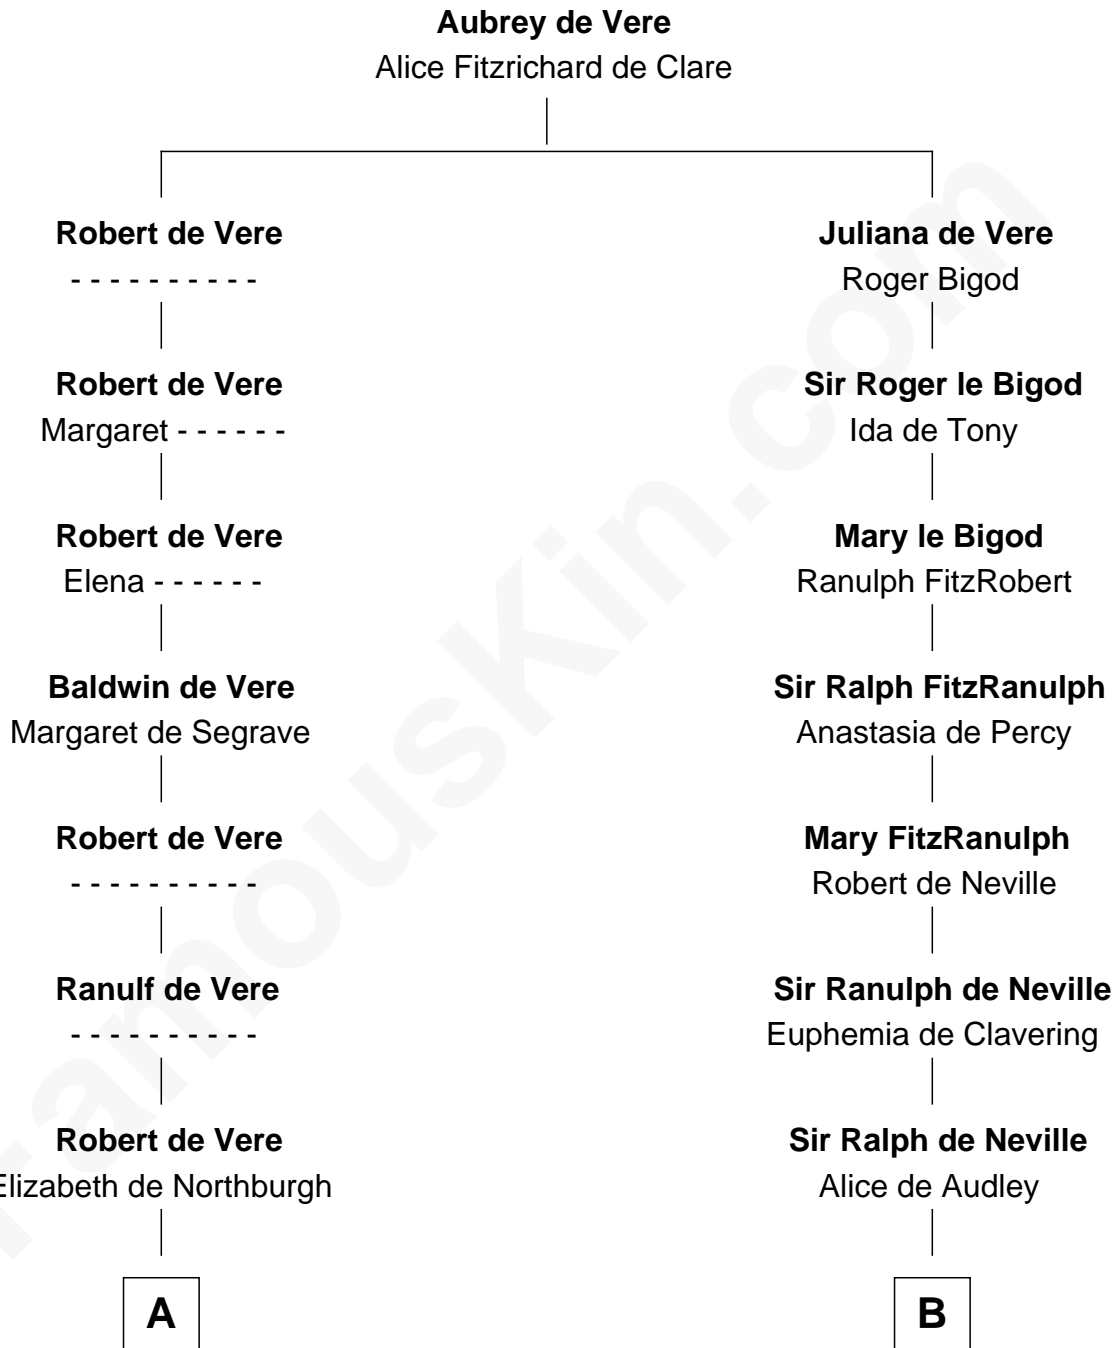

# FamousKin.com Relationship Chart of

**General Robert E. Lee**

*Confederate Army - U.S. Civil War*

21st cousin of

**Harriet Martineau**

*Author of The Hour and the Man*

**C**

**Elizabeth Randolph**

Richard Bland

**Mary Bland**

Henry Lee

**Col. Henry Lee**

Lucy Grymes

**Maj. Gen. Henry Lee**

Anne Hill Carter

**General Robert E. Lee**