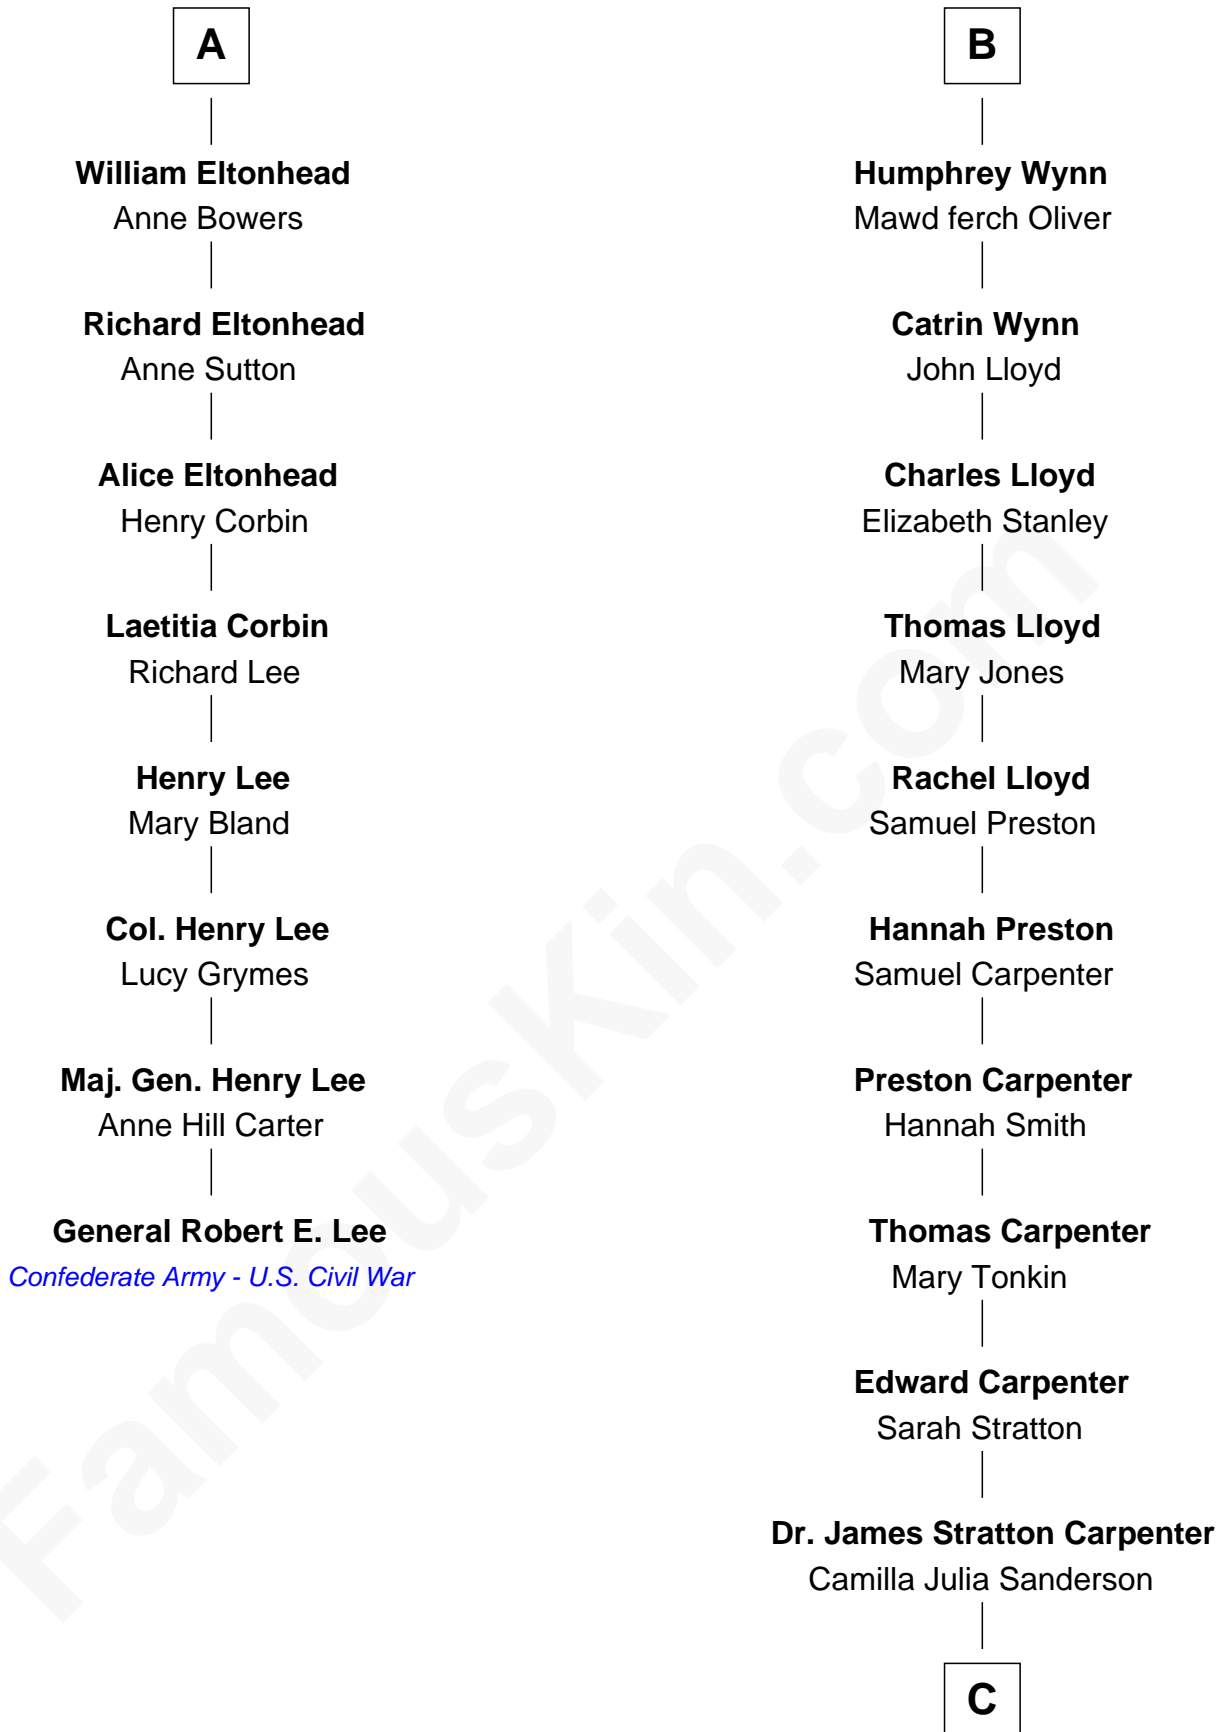

FamousKin.com Relationship Chart of

General Robert E. Lee

Confederate Army - U.S. Civil War

14th cousin 7 times removed of

Mary Chapin Carpenter

Singer and Songwriter

C

Dr. John Thomas Carpenter

Eliza Adelaide Hill

Dr. James Stratton Carpenter

Lillian Louise Chapin

Chapin Carpenter

Ruth Smythe

Chapin Carpenter

Mary Bowie Robertson

Mary Chapin Carpenter