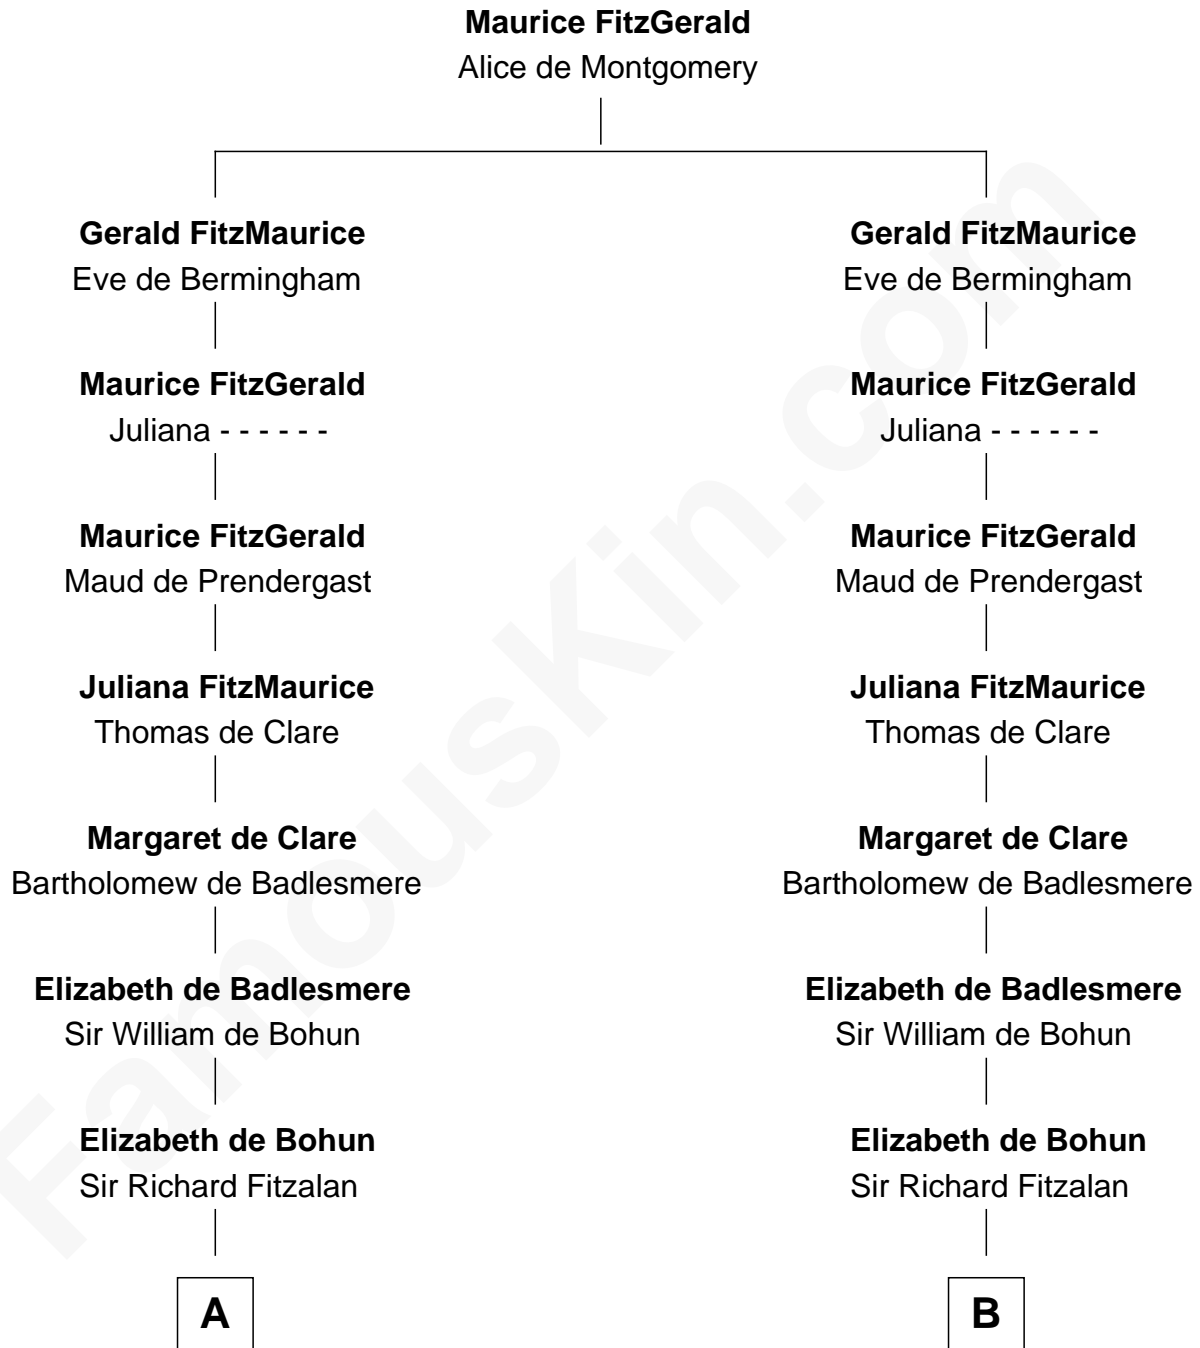

# FamousKin.com Relationship Chart of

**General Robert E. Lee**

*Confederate Army - U.S. Civil War*

20th cousin 1 time removed of

**John Marshall**

*4th Chief Justice of the U.S. Supreme Court*

**C**

**Henry Lee**  
Mary Bland

**Col. Henry Lee**  
Lucy Grymes

**Maj. Gen. Henry Lee**  
Anne Hill Carter

**General Robert E. Lee**  
*Confederate Army - U.S. Civil War*

**D**

**Col. William Randolph**  
Mary Isham

**Thomas Randolph**  
----- Fleming

**Mary Isham Randolph**  
Rev. James Keith

**Mary Randolph Keith**  
Col. Thomas Marshall

**John Marshall**  
*U.S. Supreme Court Chief Justice*