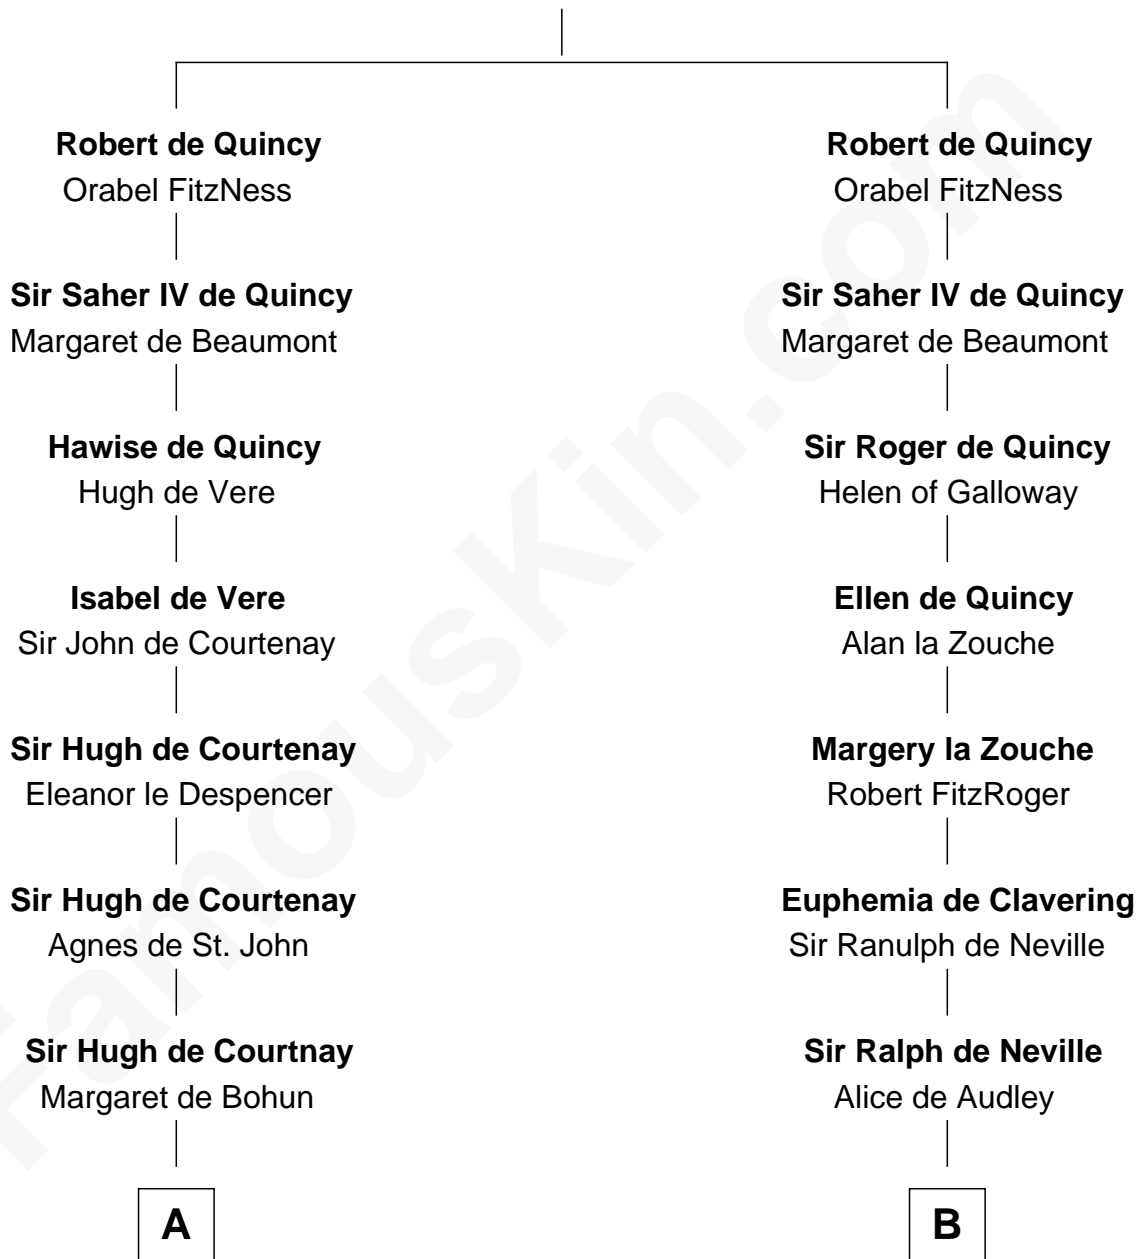

FamousKin.com

Relationship Chart of

General Robert E. Lee

Confederate Army - U.S. Civil War

21st cousin of

John Marshall

4th Chief Justice of the U.S. Supreme Court

Saher I de Quincy

Maud de St. Liz

C

Col. Robert Carter

Judith Armistead

John Carter

Elizabeth Hill

Charles Carter

Anne Butler Moore