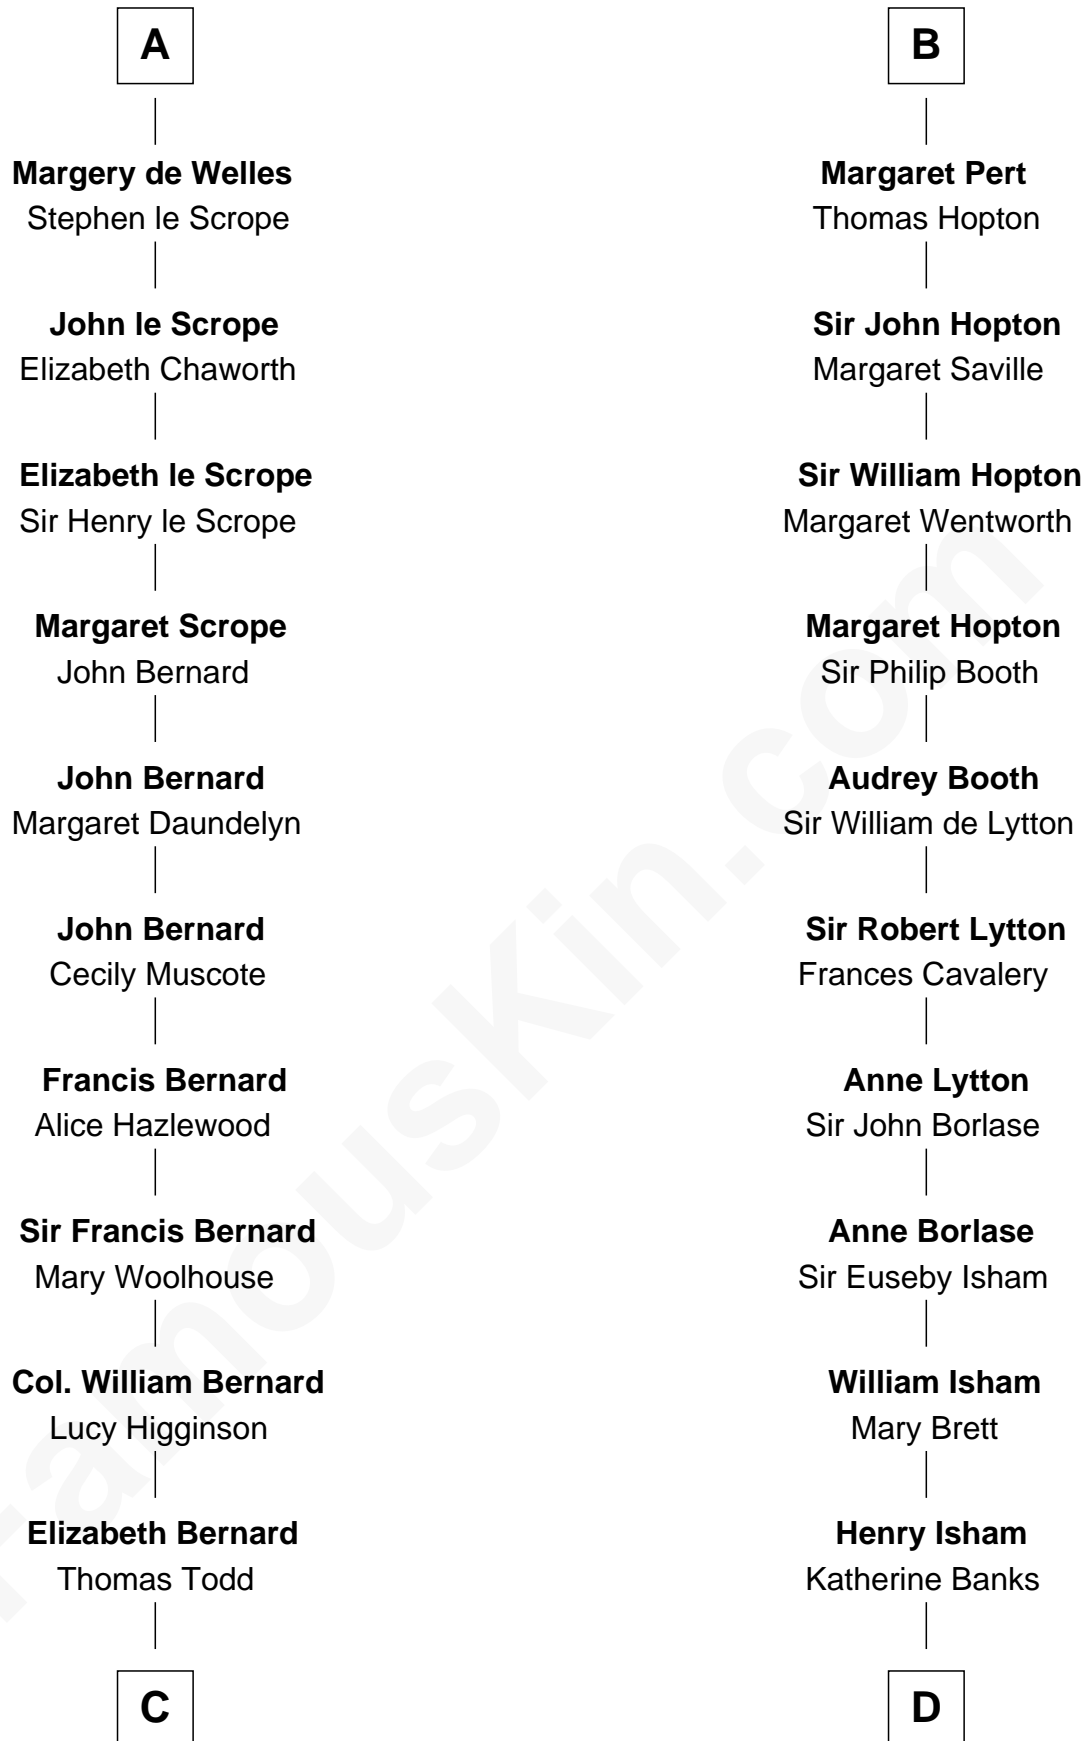

# FamousKin.com Relationship Chart of

**General Robert E. Lee**

*Confederate Army - U.S. Civil War*

21st cousin of

**John Marshall**

*4th Chief Justice of the U.S. Supreme Court*

**Robert de Ros**  
Sybil de Valoines

**C**

**Elizabeth Todd**  
Augustine Moore

**Col. Bernard Moore**  
Anne Catherine Spotswood

**Anne Butler Moore**  
Charles Carter

**Anne Hill Carter**  
Maj. Gen. Henry Lee

**General Robert E. Lee**  
*Confederate Army - U.S. Civil War*

**D**

**Mary Isham**  
Col. William Randolph

**Thomas Randolph**  
----- Fleming

**Mary Isham Randolph**  
Rev. James Keith

**Mary Randolph Keith**  
Col. Thomas Marshall

**John Marshall**  
*U.S. Supreme Court Chief Justice*