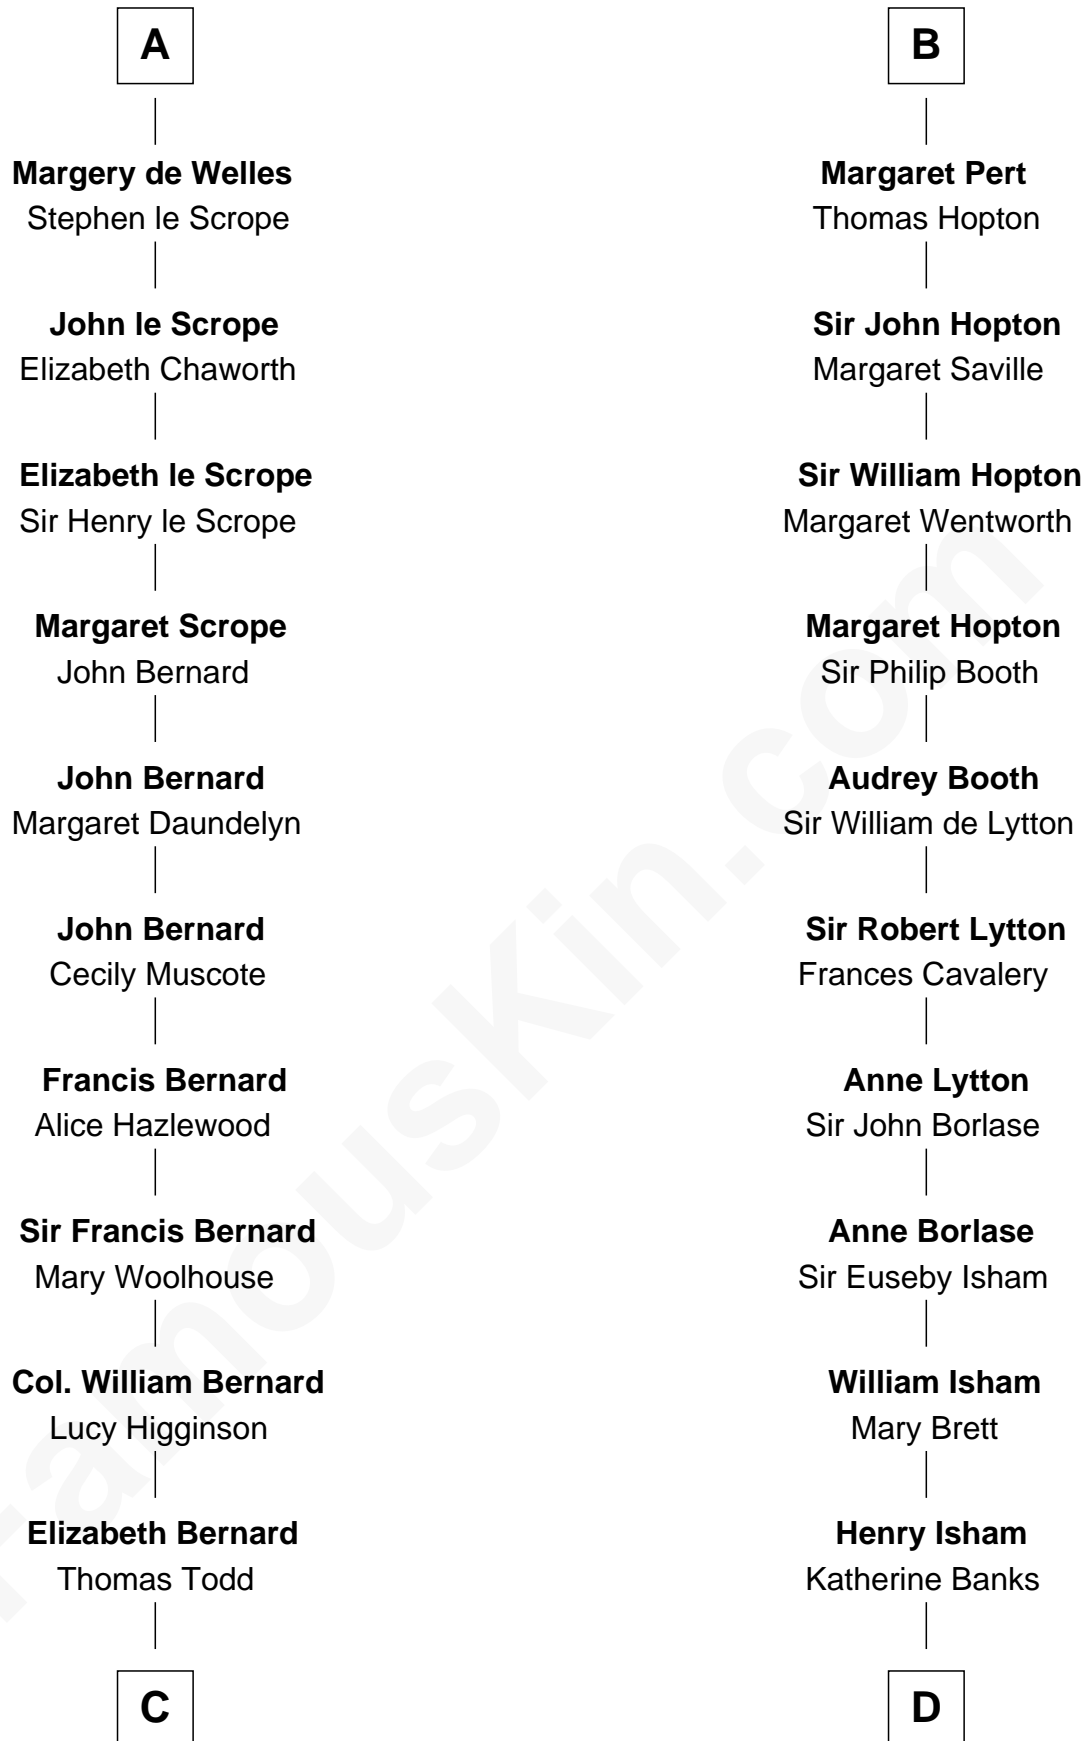

FamousKin.com Relationship Chart of

General Robert E. Lee

Confederate Army - U.S. Civil War

21st cousin of

John Marshall

4th Chief Justice of the U.S. Supreme Court

William Trusbut

C

Elizabeth Todd
Augustine Moore

Col. Bernard Moore
Anne Catherine Spotswood

Anne Butler Moore
Charles Carter

Anne Hill Carter
Maj. Gen. Henry Lee

General Robert E. Lee
Confederate Army - U.S. Civil War

D

Mary Isham
Col. William Randolph