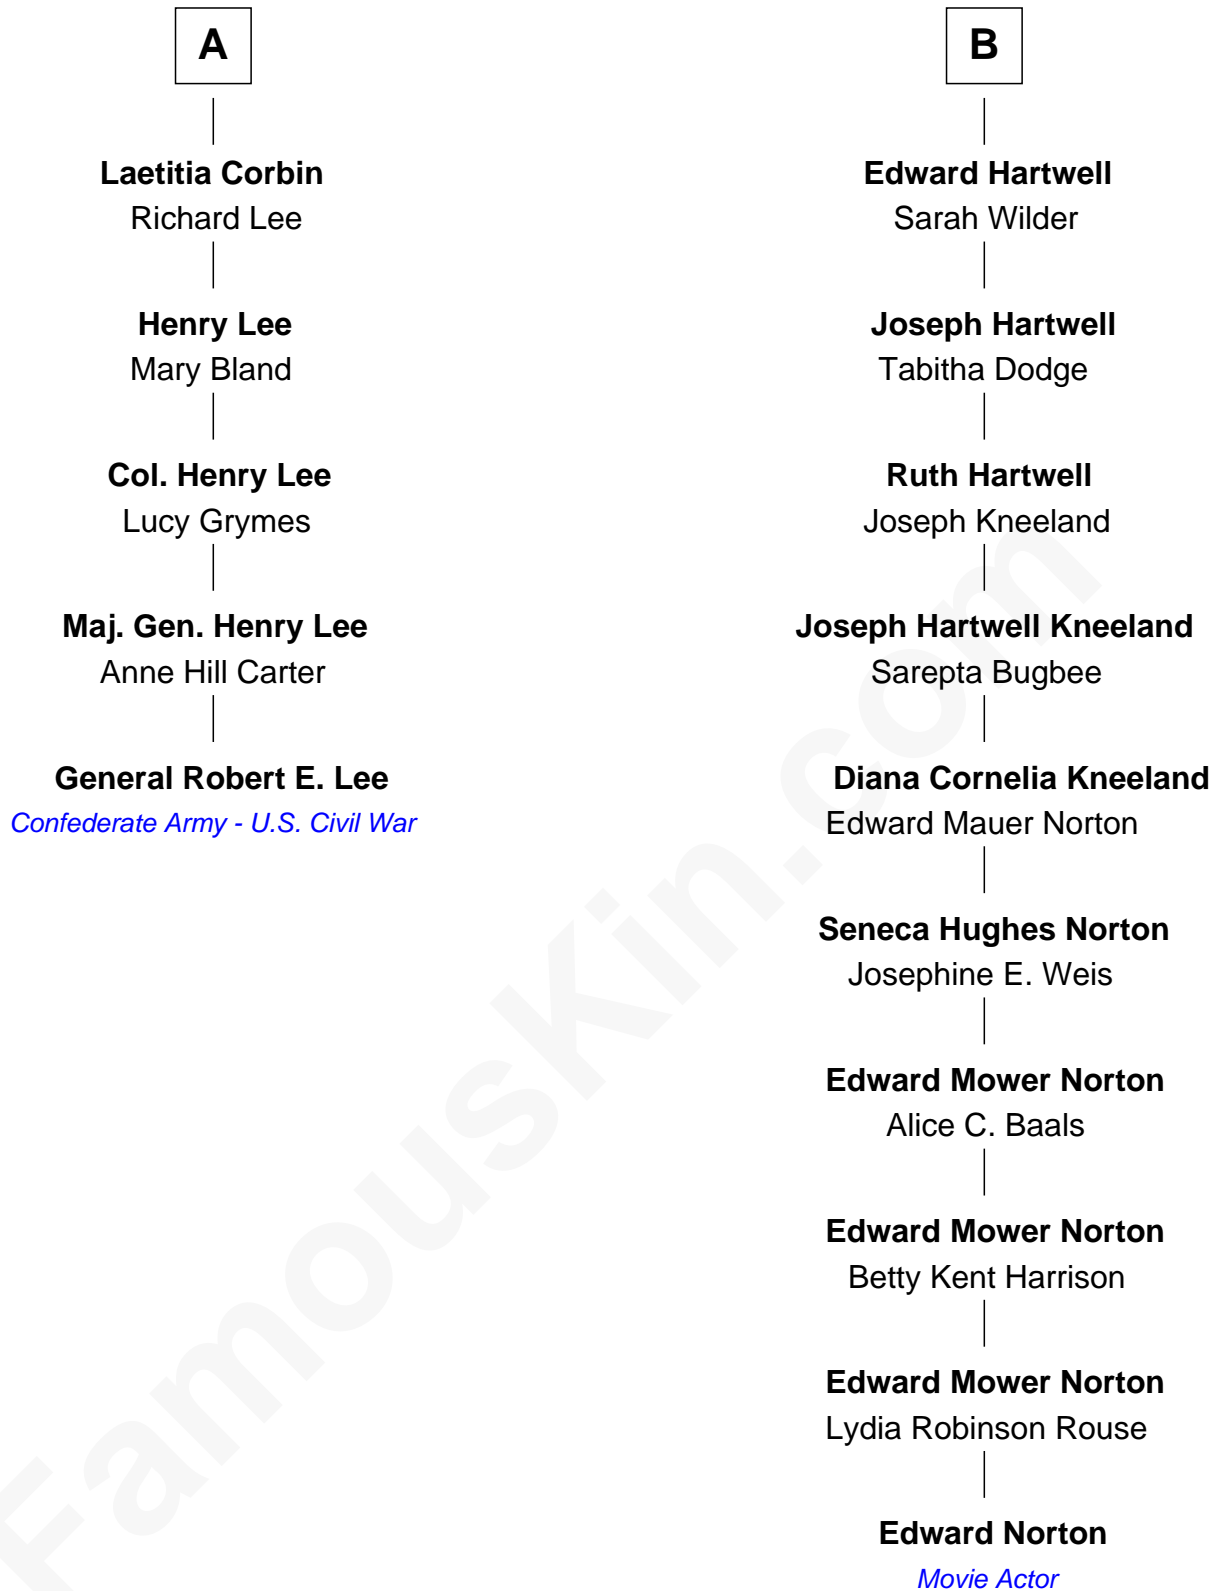

# FamousKin.com Relationship Chart of

**General Robert E. Lee**

*Confederate Army - U.S. Civil War*

11th cousin 5 times removed of

**Edward Norton**

*Movie Actor*

Edward Norton photo by [David Shankbone](#) (CC BY 3.0)