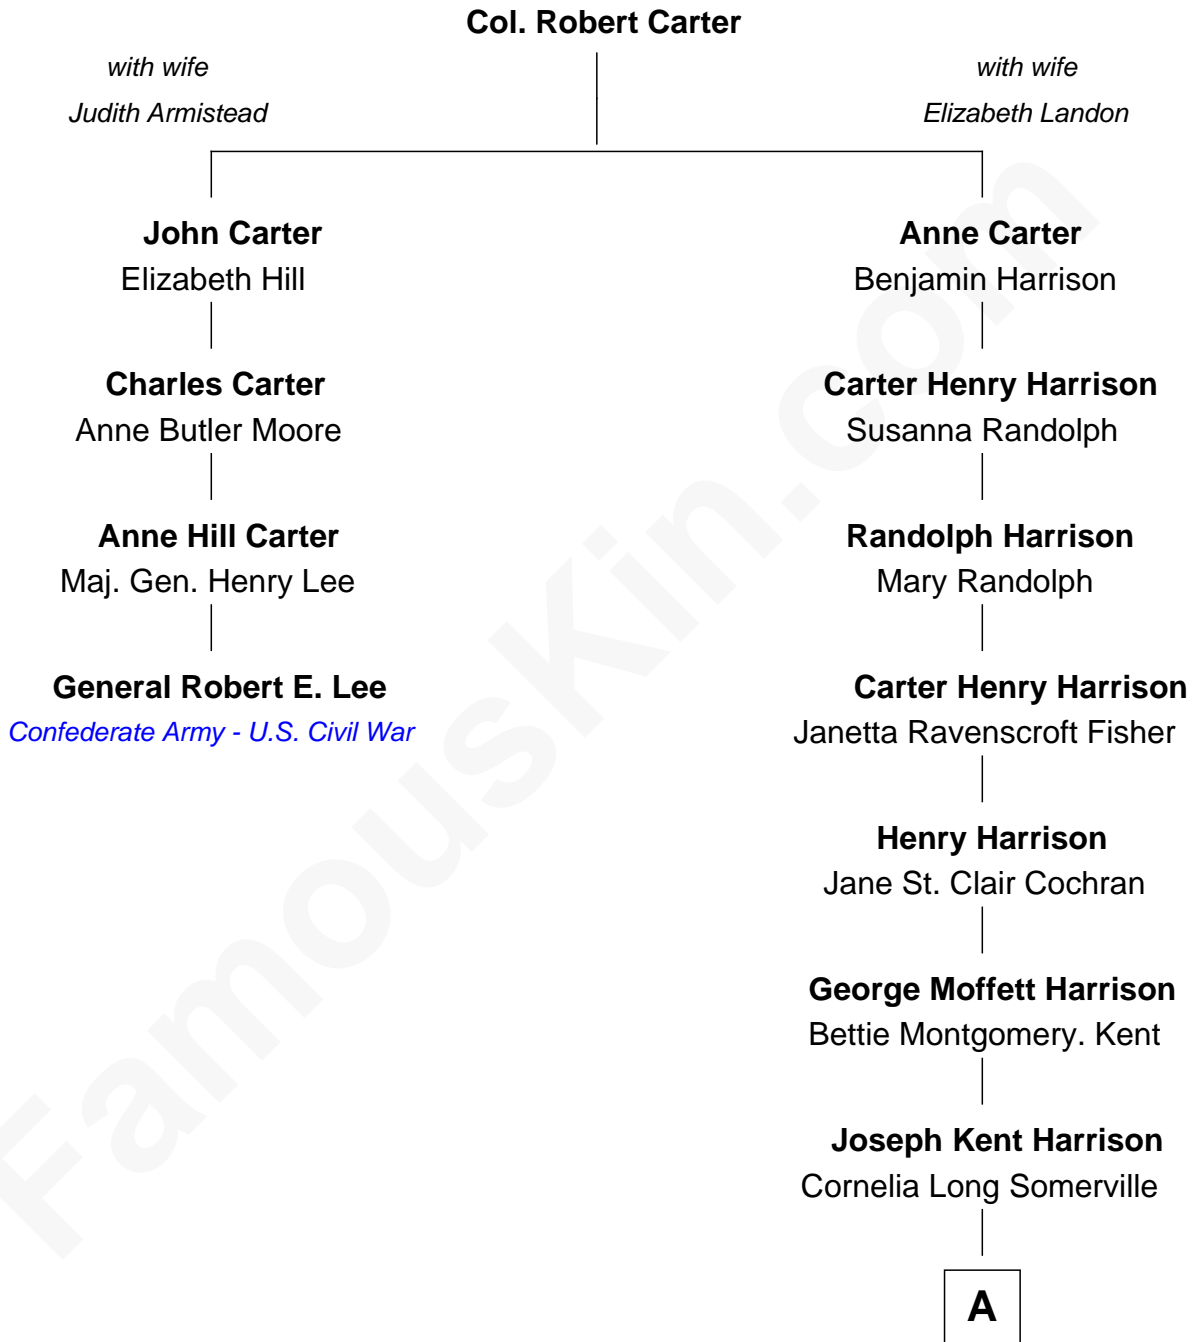

FamousKin.com Relationship Chart of

General Robert E. Lee

Confederate Army - U.S. Civil War

3rd cousin 6 times removed of

Edward Norton

Movie Actor

A

Betty Kent Harrison
Edward Mower Norton

Edward Mower Norton
Lydia Robinson Rouse

Edward Norton
Movie Actor

FamousKin.com