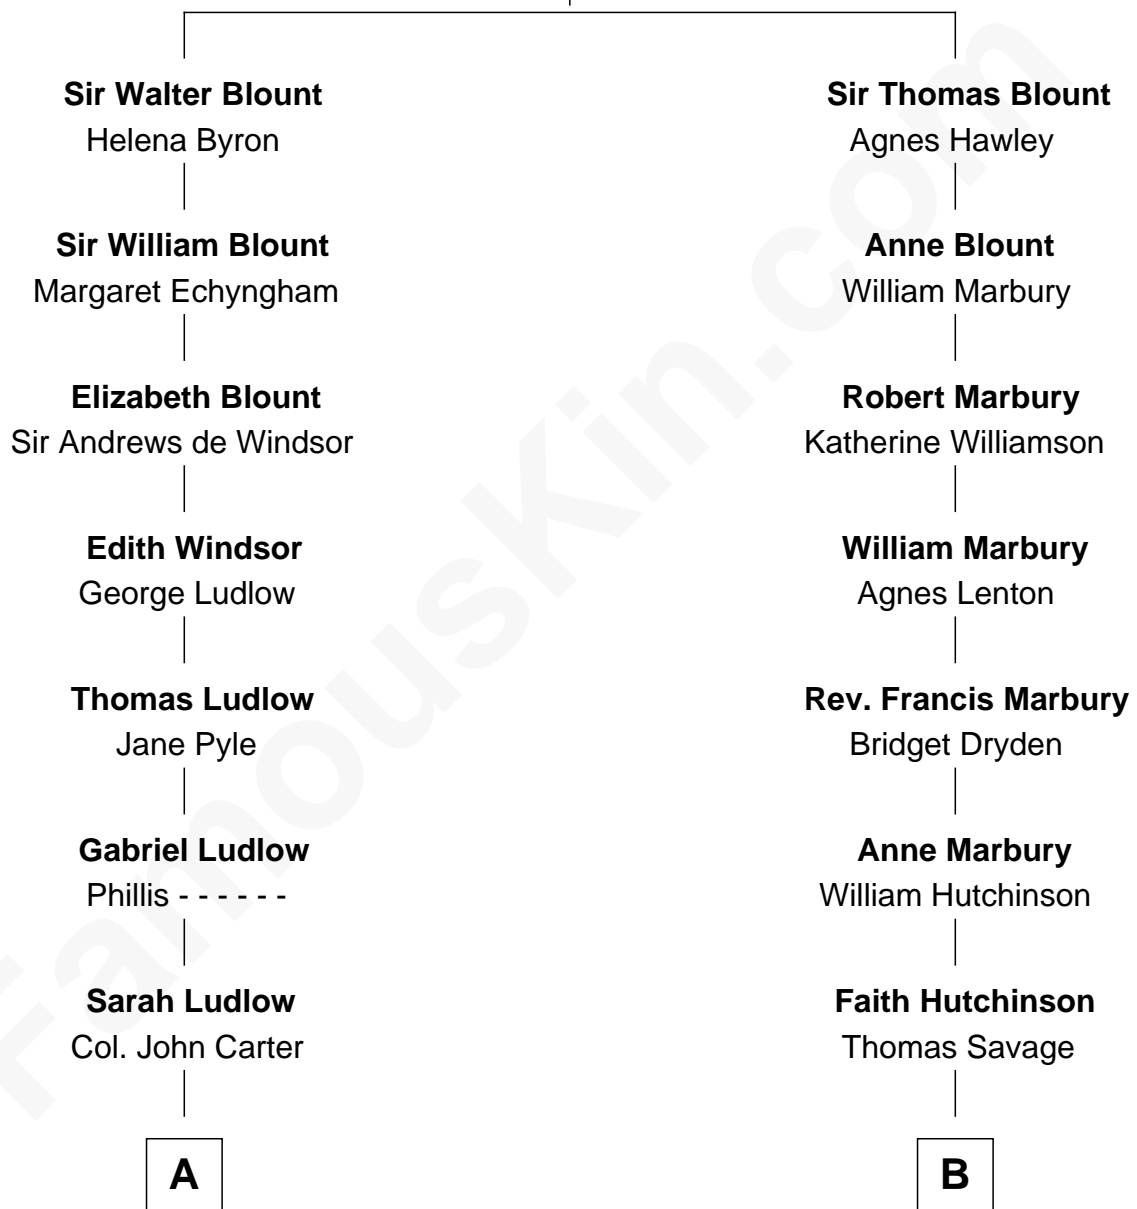

## Relationship Chart of

**General Robert E. Lee**

*Confederate Army - U.S. Civil War*

11th cousin 3 times removed of

**Oliver Wendell Holmes, Jr.**

*U.S. Supreme Court Justice*

**Sir Thomas Blount**  
Margaret de Gresley

**A**

**Col. Robert Carter**  
Judith Armistead

**John Carter**  
Elizabeth Hill

**Charles Carter**  
Anne Butler Moore

**Anne Hill Carter**  
Maj. Gen. Henry Lee

**General Robert E. Lee**  
*Confederate Army - U.S. Civil War*