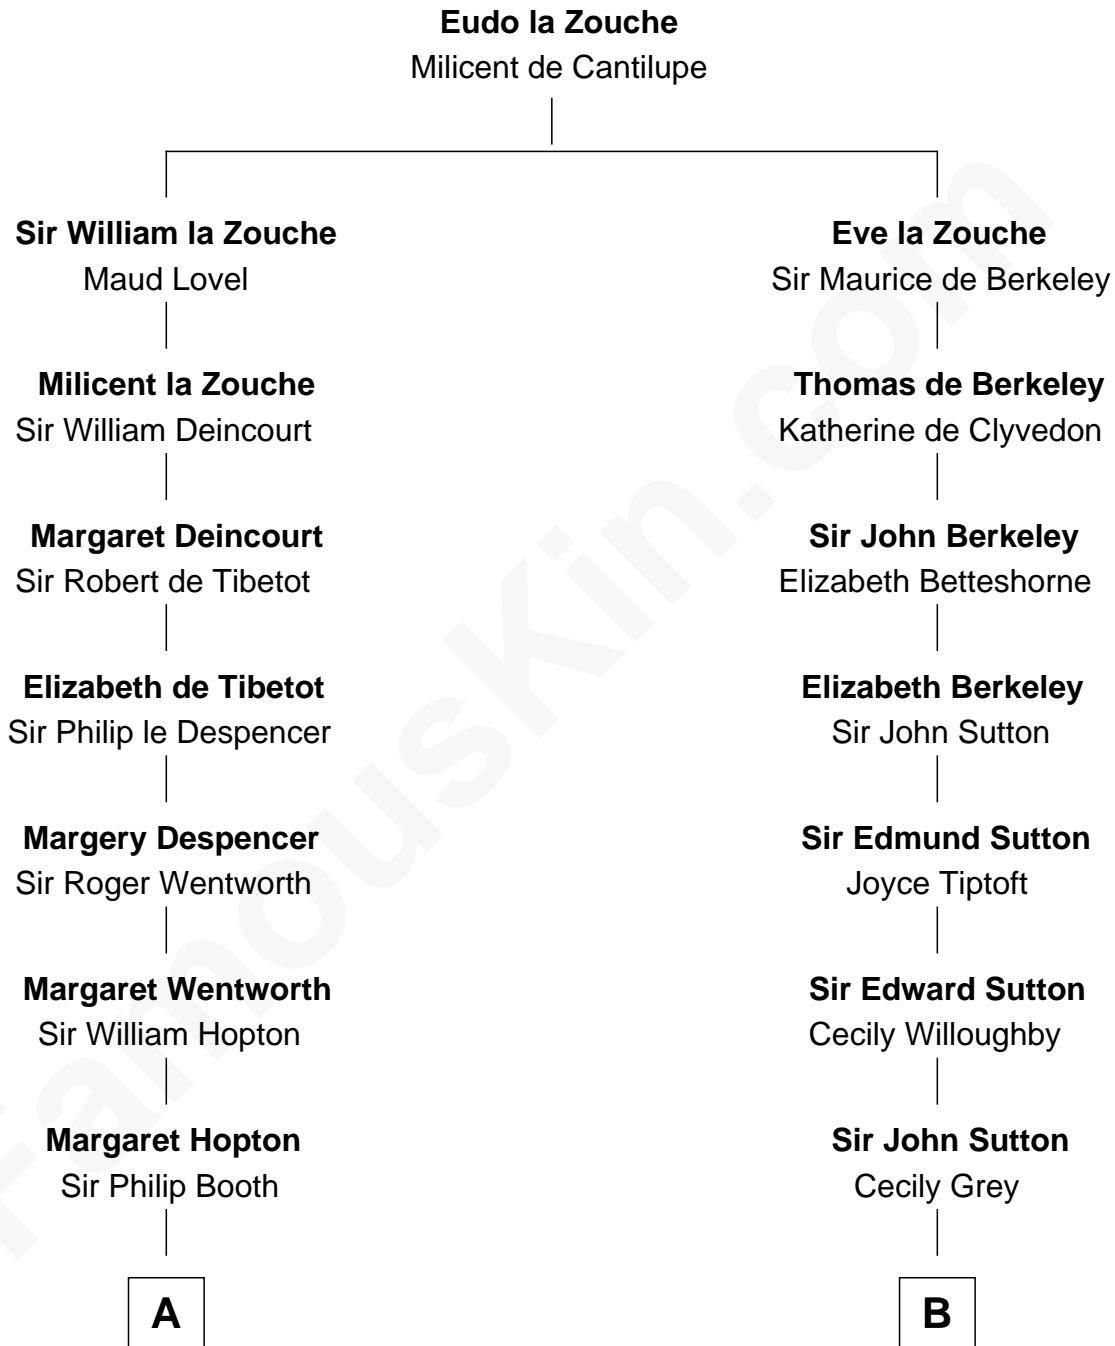

# FamousKin.com Relationship Chart of

**General Robert E. Lee**

*Confederate Army - U.S. Civil War*

17th cousin 1 time removed of

**Oliver Wendell Holmes, Jr.**

*U.S. Supreme Court Justice*

**C**

—  
**Maj. Gen. Henry Lee**

Anne Hill Carter

—  
**General Robert E. Lee**

*Confederate Army - U.S. Civil War*

FamousKin.com