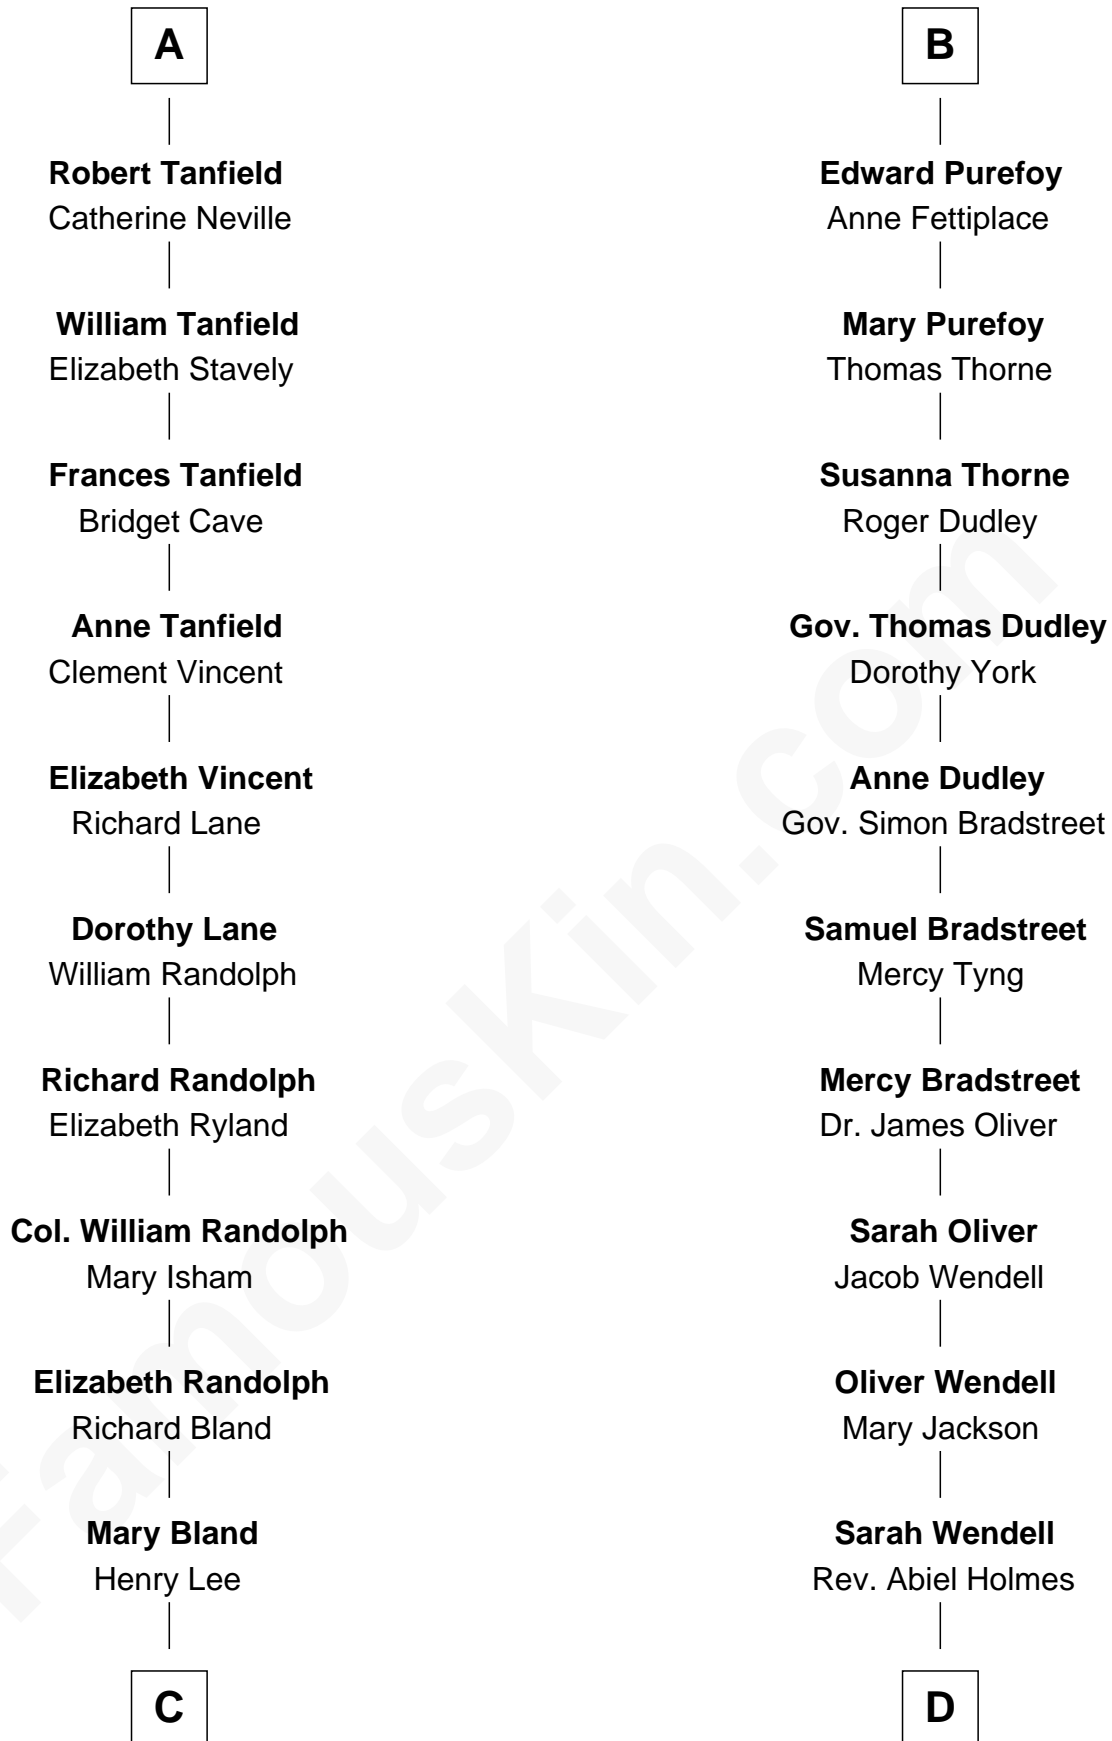

FamousKin.com

Relationship Chart of

General Robert E. Lee

Confederate Army - U.S. Civil War

18th cousin 1 time removed of

Oliver Wendell Holmes, Jr.

U.S. Supreme Court Justice

Sir Nicholas Audley

Joan Martin

C

Col. Henry Lee

Lucy Grymes

Maj. Gen. Henry Lee

Anne Hill Carter

General Robert E. Lee

Confederate Army - U.S. Civil War