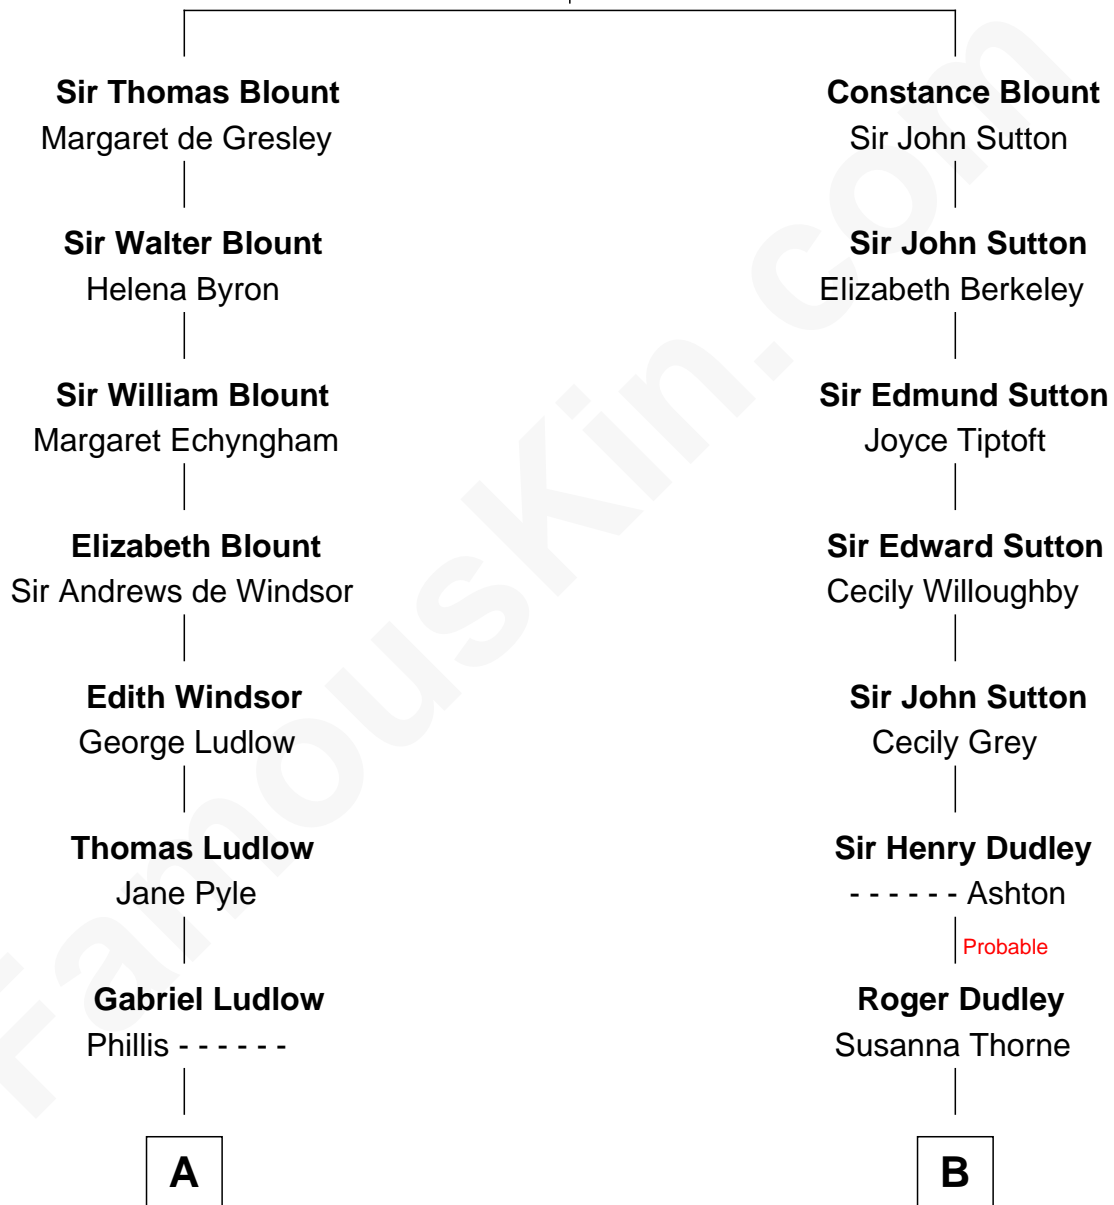

FamousKin.com Relationship Chart of

General Robert E. Lee

Confederate Army - U.S. Civil War

12th cousin 2 times removed of

Oliver Wendell Holmes, Sr.

American "Fireside" Poet

Sir Walter Blount

Sancha de Ayala

A

Sarah Ludlow
Col. John Carter

Col. Robert Carter
Judith Armistead

John Carter
Elizabeth Hill

Charles Carter
Anne Butler Moore

Anne Hill Carter
Maj. Gen. Henry Lee

General Robert E. Lee
Confederate Army - U.S. Civil War