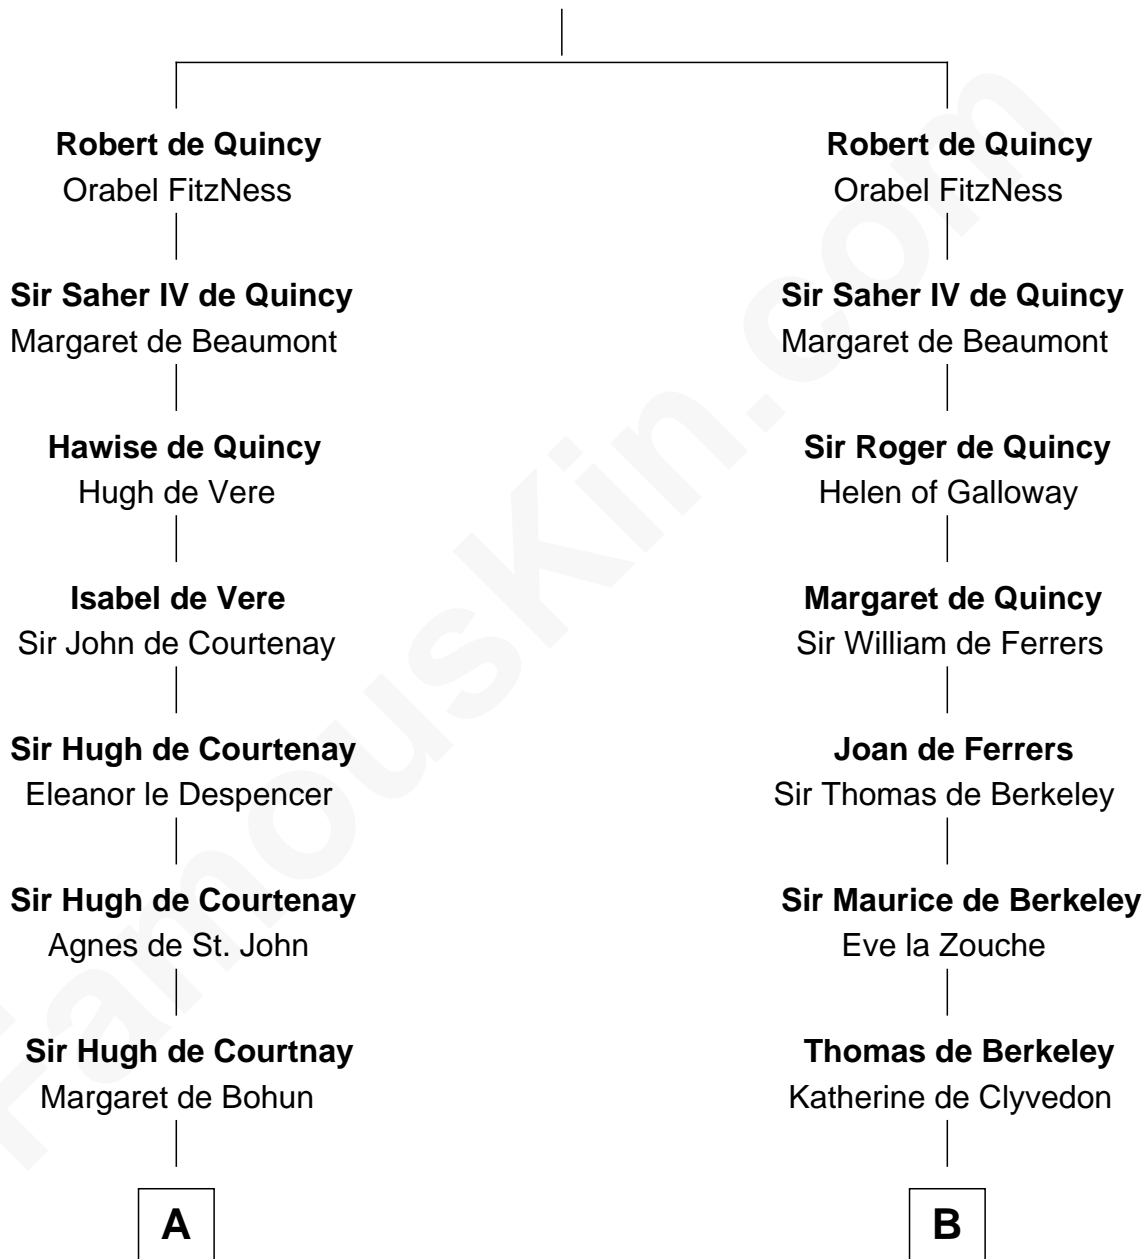

FamousKin.com

Relationship Chart of

General Robert E. Lee

Confederate Army - U.S. Civil War

21st cousin of

Oliver Wendell Holmes, Sr.

American "Fireside" Poet

Saher I de Quincy

Maud de St. Liz

C

Col. Robert Carter

Judith Armistead

John Carter

Elizabeth Hill

Charles Carter

Anne Butler Moore