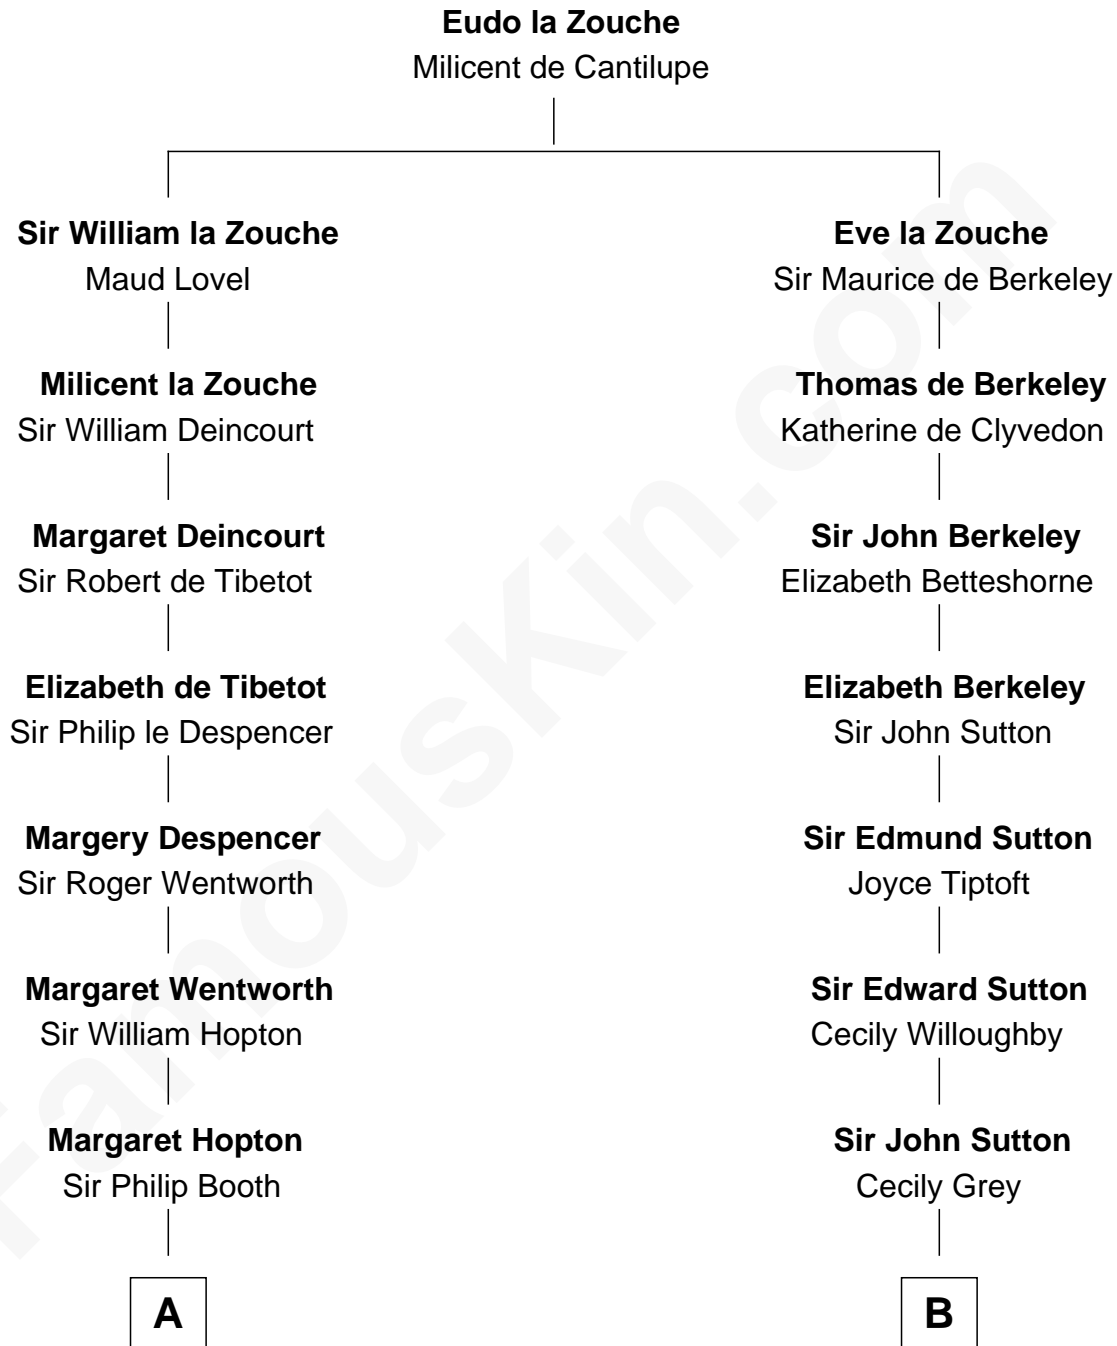

FamousKin.com Relationship Chart of

General Robert E. Lee

Confederate Army - U.S. Civil War

16th cousin 2 times removed of

Oliver Wendell Holmes, Sr.

American "Fireside" Poet

C

—
Maj. Gen. Henry Lee

Anne Hill Carter

—
General Robert E. Lee

Confederate Army - U.S. Civil War

FamousKin.com