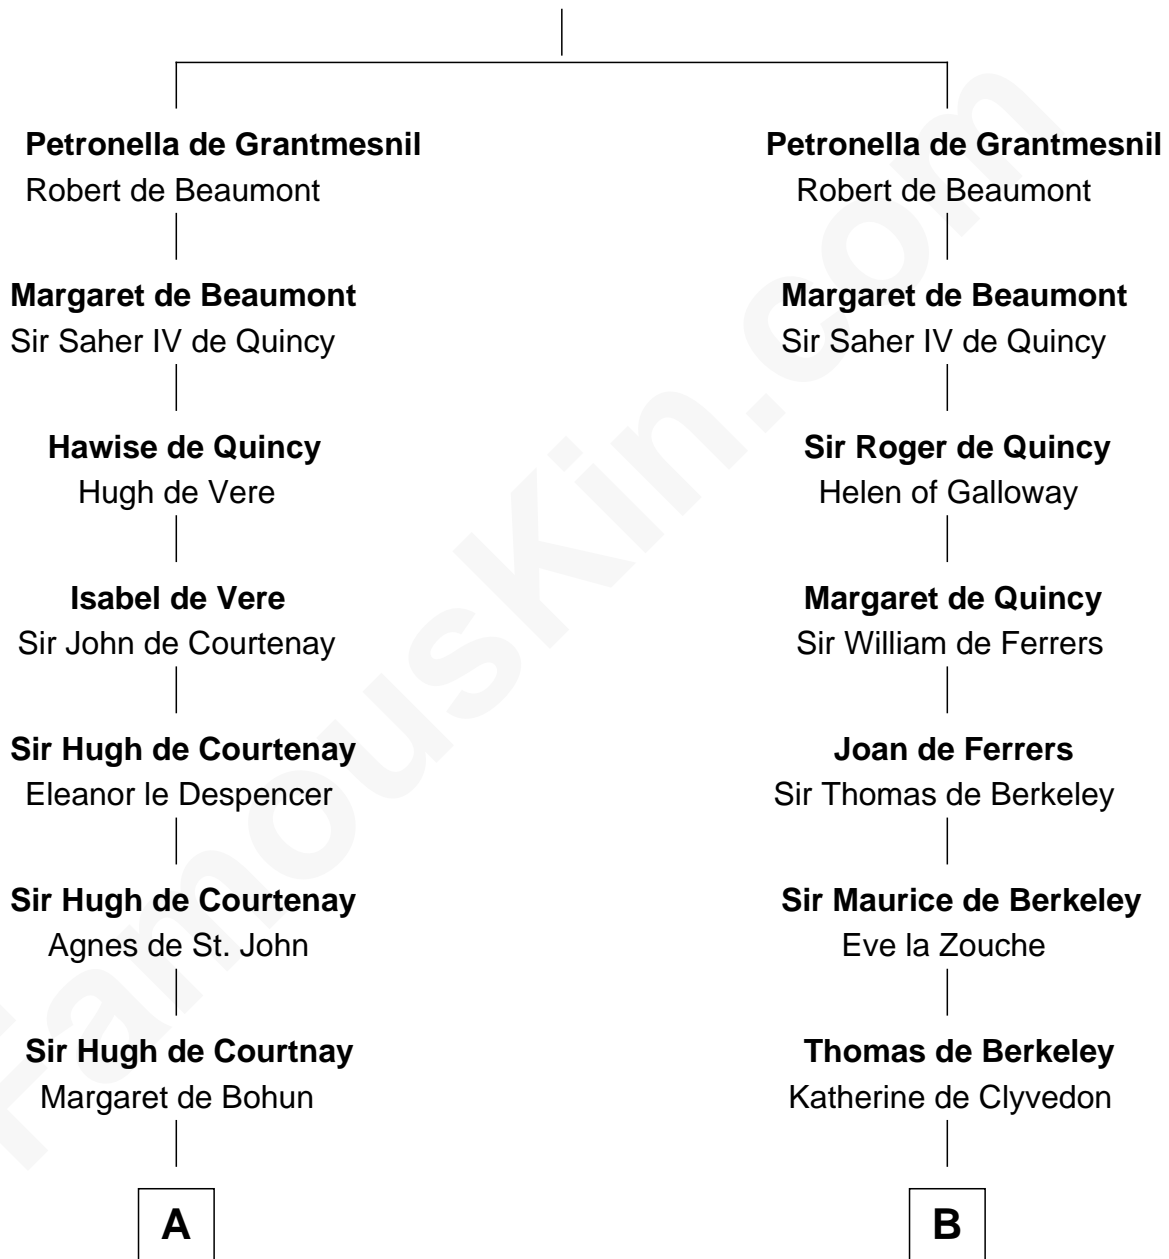

FamousKin.com

Relationship Chart of

General Robert E. Lee

Confederate Army - U.S. Civil War

21st cousin of

Oliver Wendell Holmes, Sr.

American "Fireside" Poet

Hugh de Grantmesnil

C

Col. Robert Carter

Judith Armistead

John Carter

Elizabeth Hill

Charles Carter

Anne Butler Moore

Anne Hill Carter