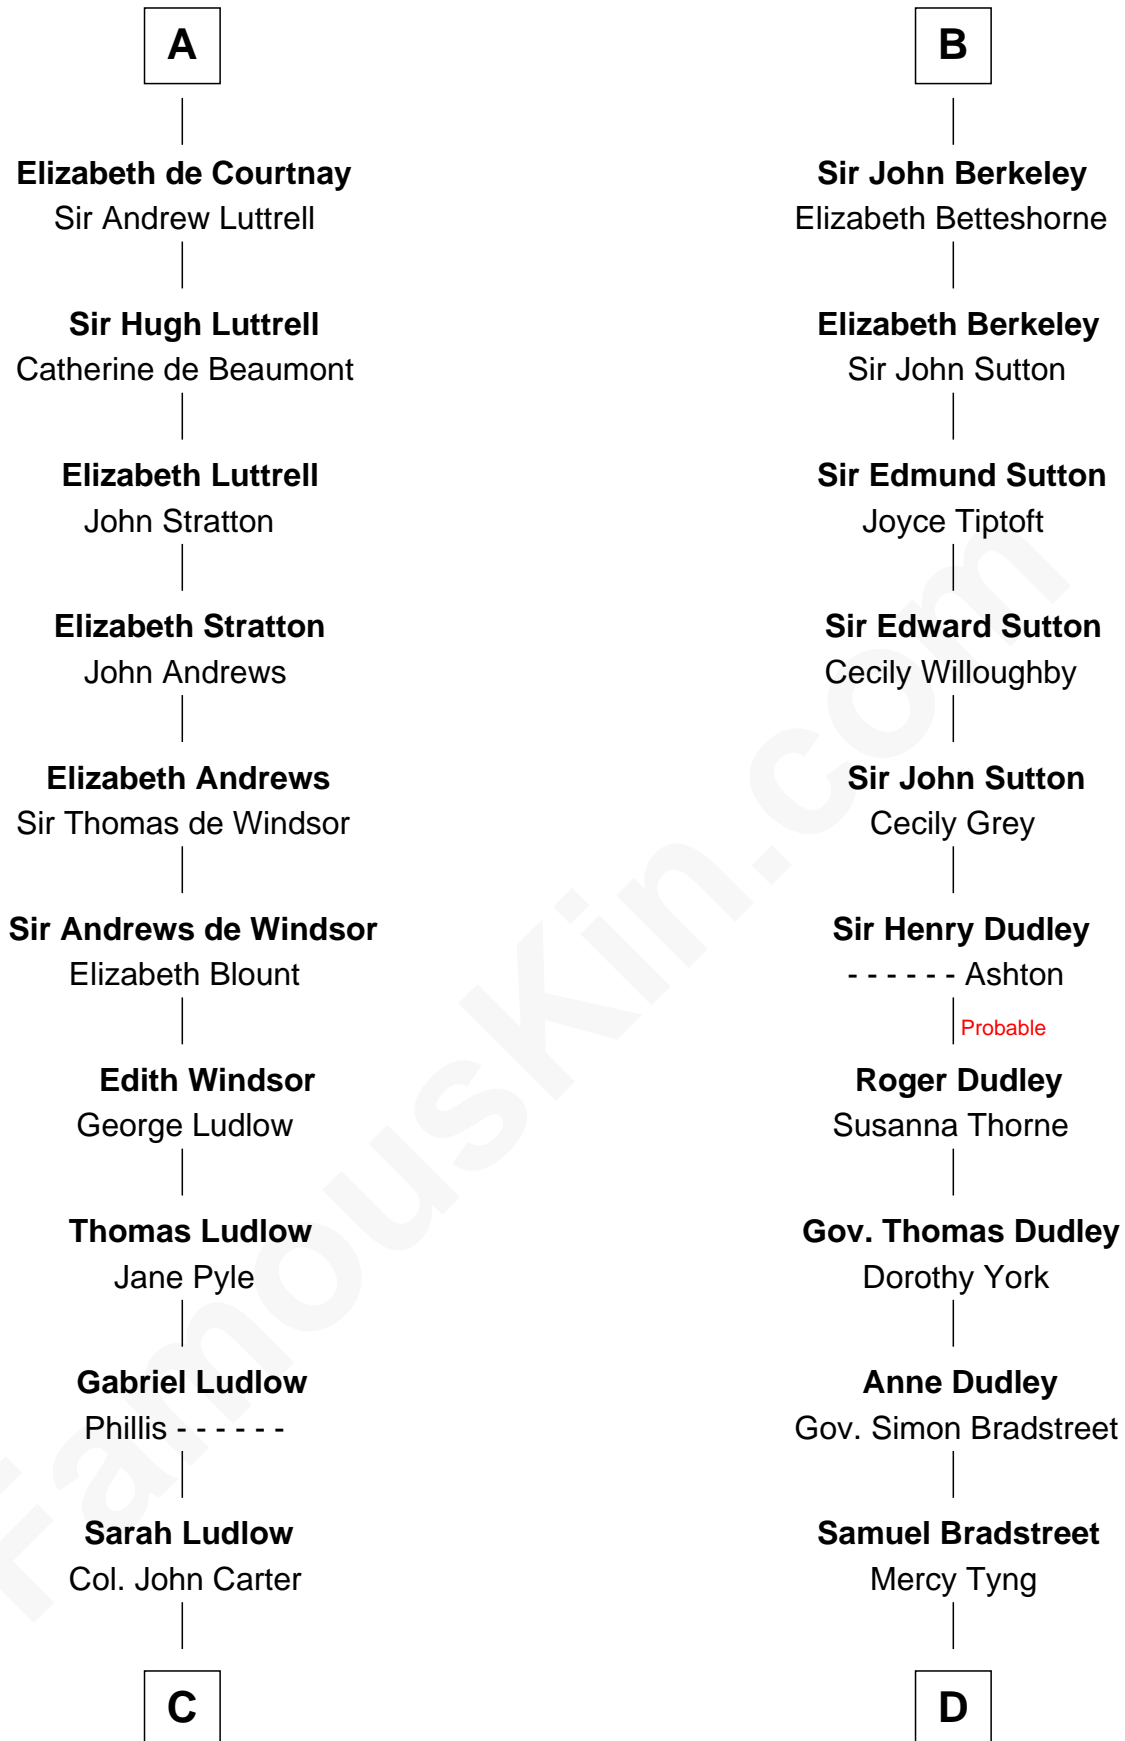

FamousKin.com

Relationship Chart of

General Robert E. Lee

Confederate Army - U.S. Civil War

21st cousin of

Oliver Wendell Holmes, Sr.

American "Fireside" Poet

Hugh de Grantmesnil

C

Col. Robert Carter

Judith Armistead

John Carter

Elizabeth Hill

Charles Carter

Anne Butler Moore

Anne Hill Carter