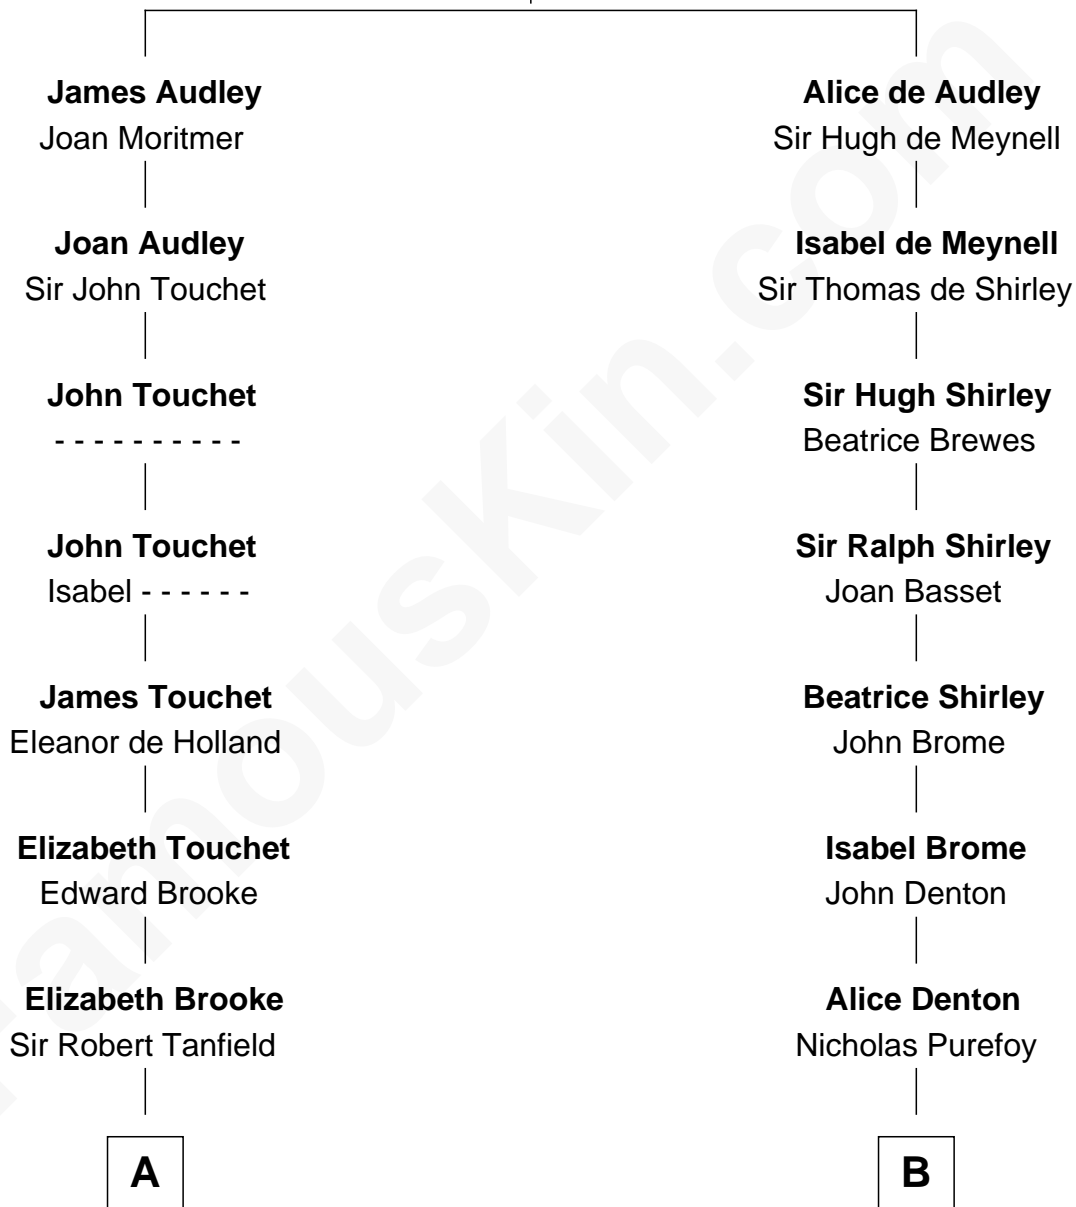

FamousKin.com Relationship Chart of

General Robert E. Lee

Confederate Army - U.S. Civil War

17th cousin 2 times removed of

Oliver Wendell Holmes, Sr.

American "Fireside" Poet

Sir Nicholas Audley

Joan Martin

C

Col. Henry Lee

Lucy Grymes

Maj. Gen. Henry Lee

Anne Hill Carter

General Robert E. Lee

Confederate Army - U.S. Civil War

FamousKin.com