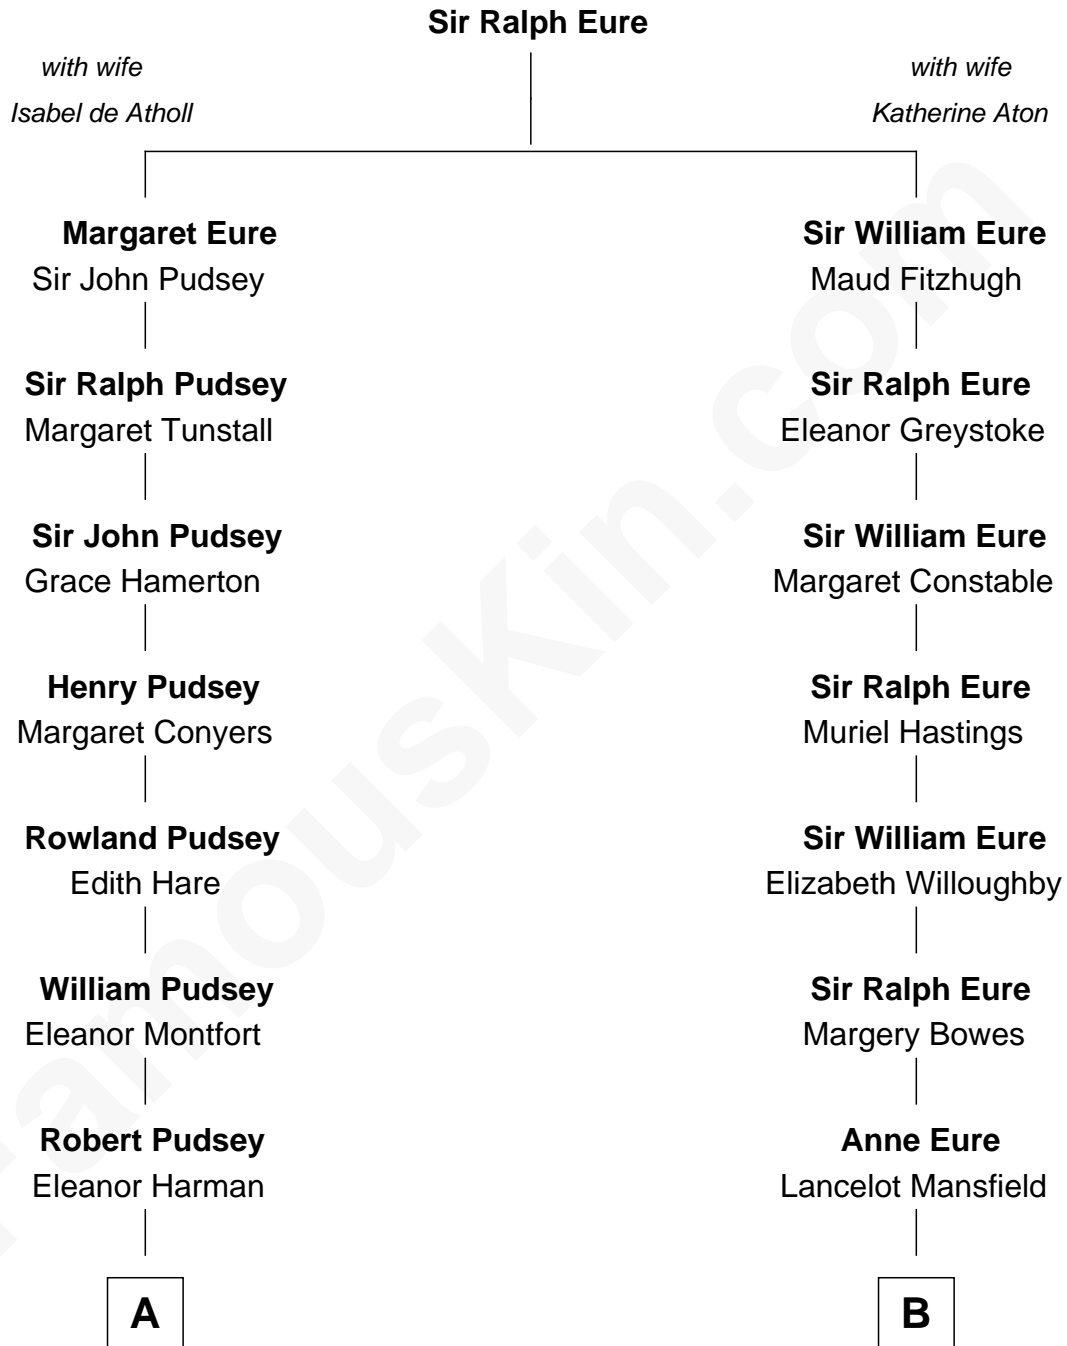

FamousKin.com Relationship Chart of

General Robert E. Lee

Confederate Army - U.S. Civil War

15th cousin 3 times removed of

Endicott Peabody

62nd Governor of Massachusetts

C

Mary Elizabeth Parkman
Rt. Rev. Malcolm Endicott Peabody

Endicott Peabody
62nd Governor of Massachusetts

FamousKin.com