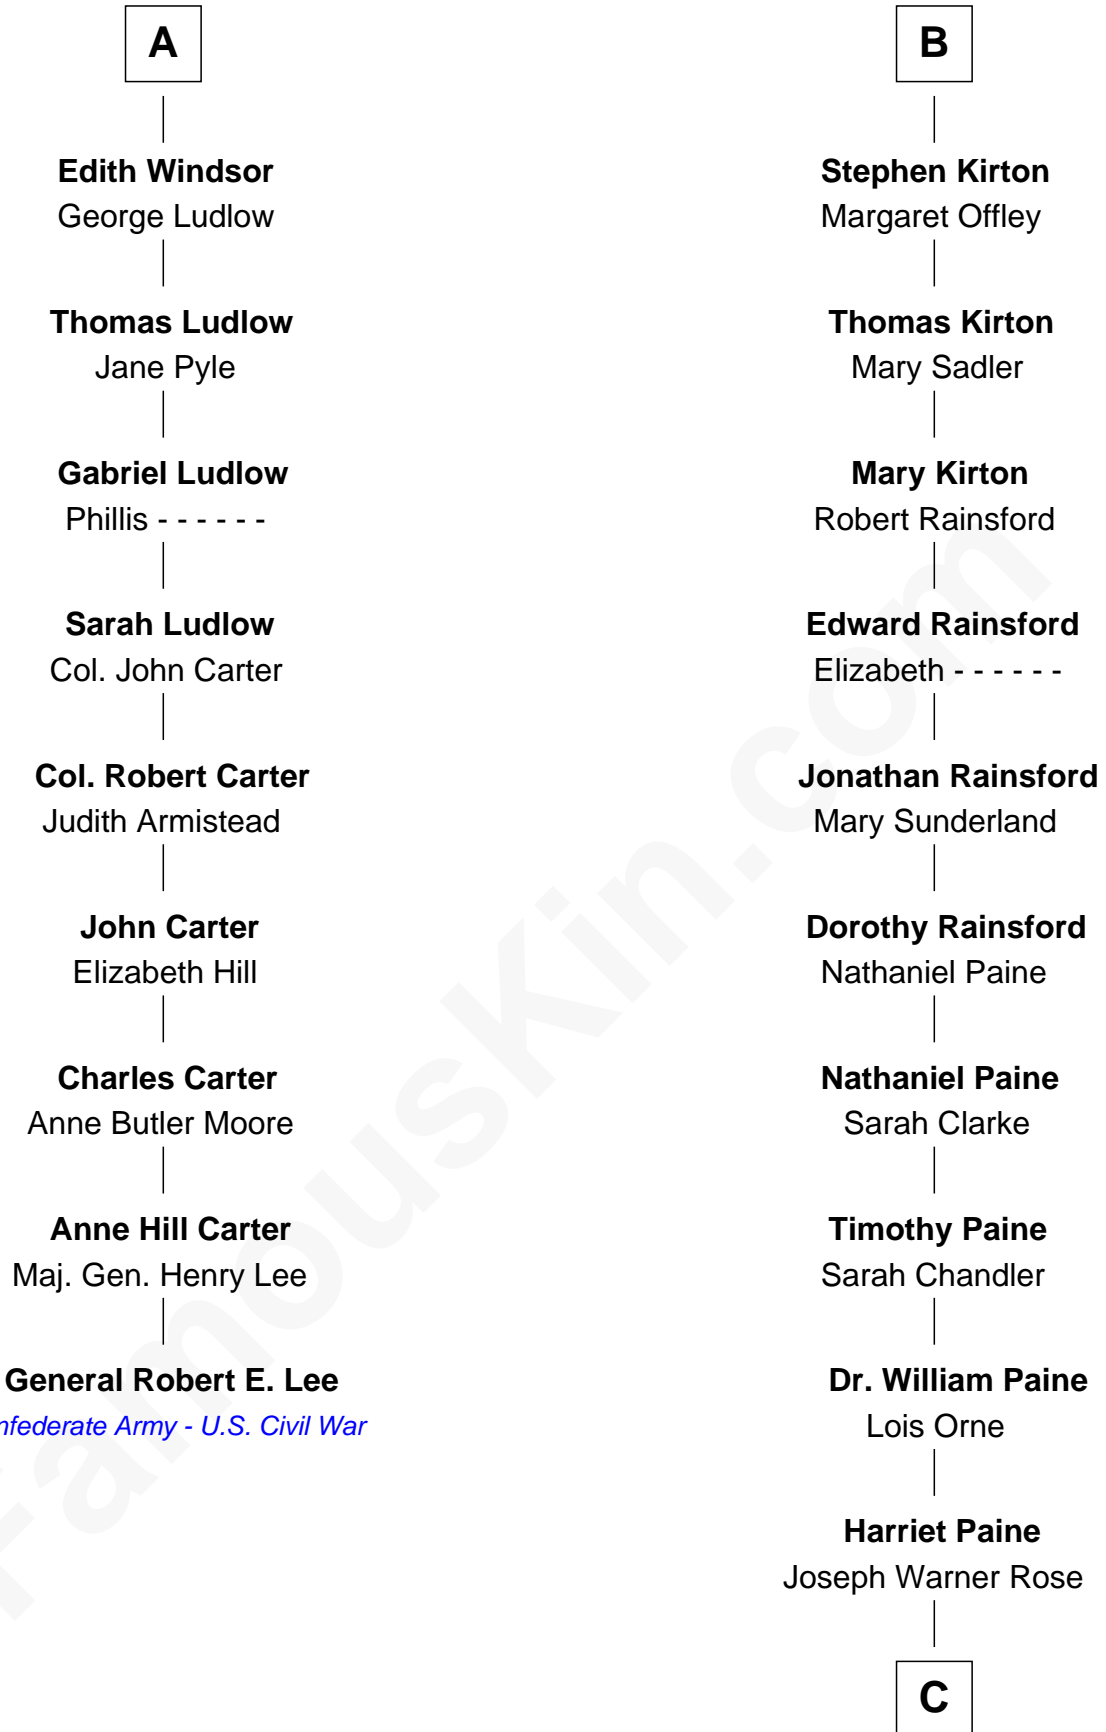

# FamousKin.com Relationship Chart of

**General Robert E. Lee**

*Confederate Army - U.S. Civil War*

15th cousin 6 times removed of

**Endicott Peabody**

*62nd Governor of Massachusetts*

**Sir Hugh de Courtenay**

Agnes de St. John

**C**

**Harriet Paine Rose**

John Clarke Lee

**Marianne Cabot Lee**

Samuel Endicott Peabody

**Rev. Dr. Endicott Peabody**

Fannie Peabody