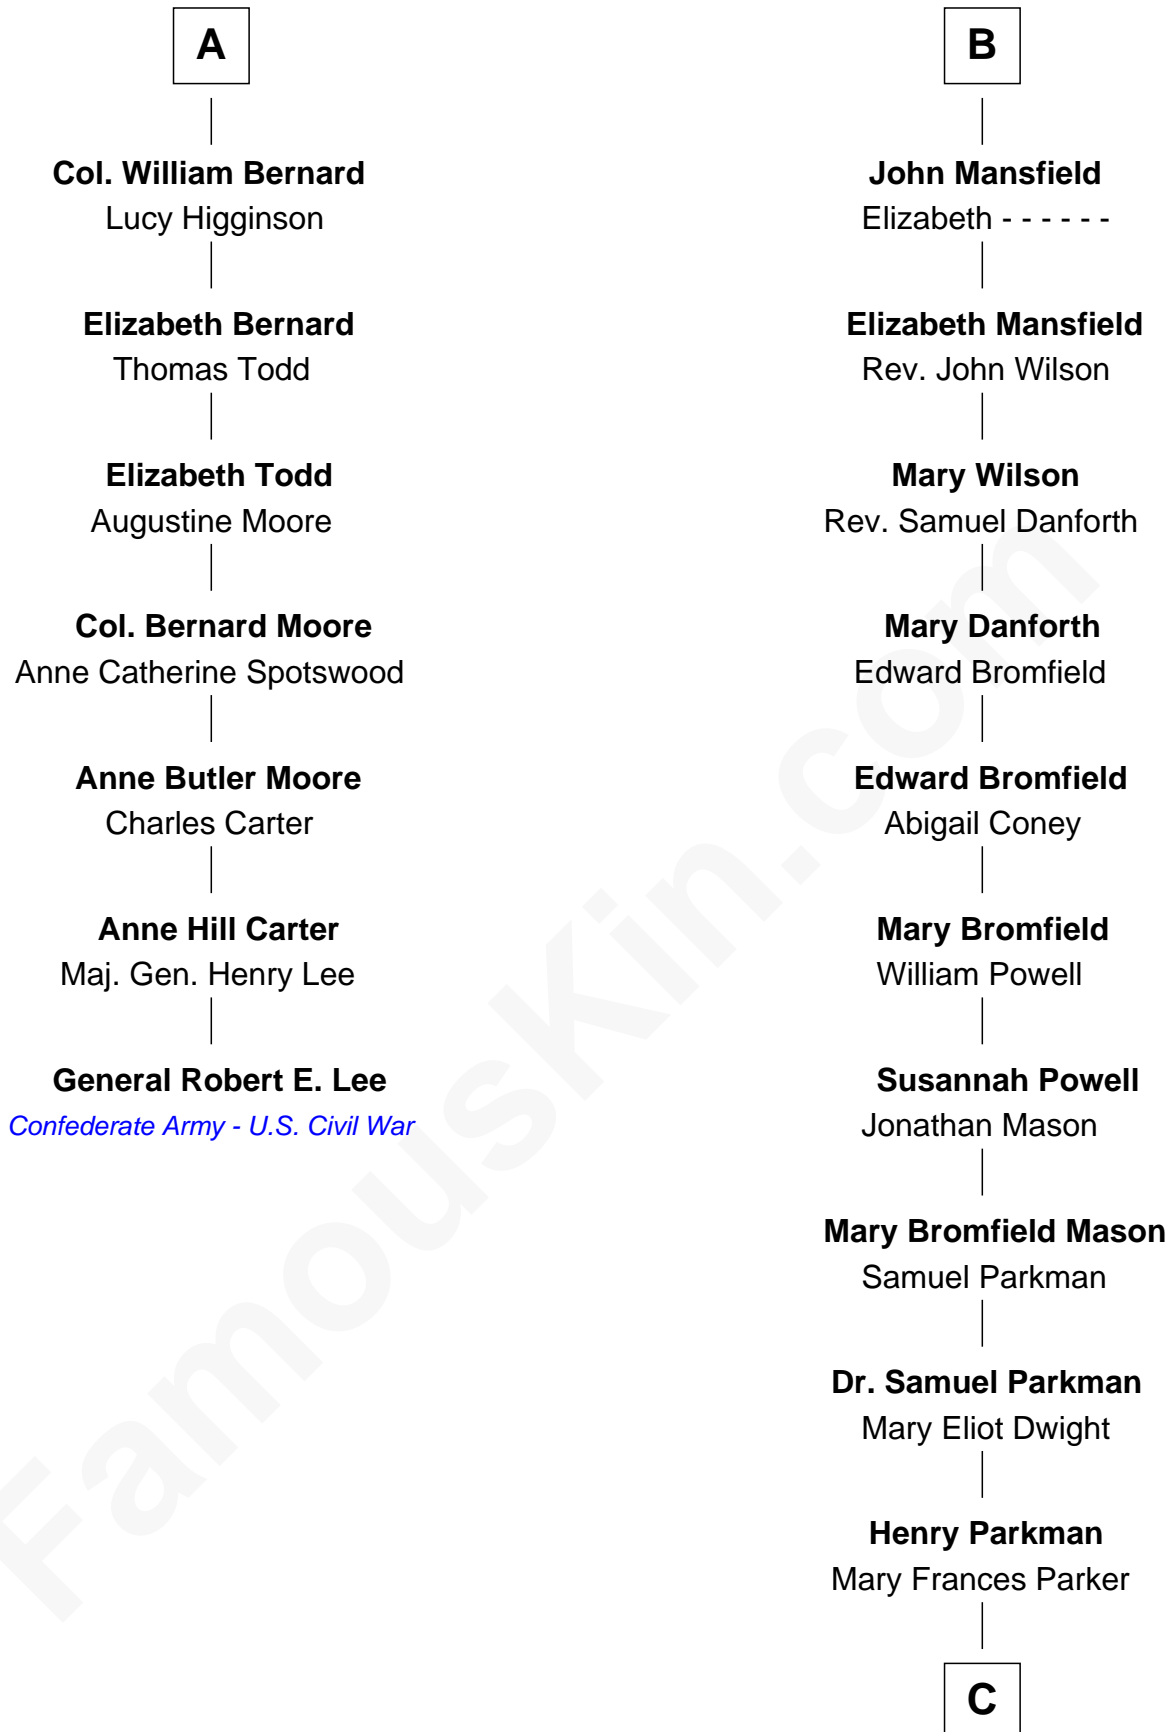

# FamousKin.com Relationship Chart of

**General Robert E. Lee**

*Confederate Army - U.S. Civil War*

13th cousin 5 times removed of

**Endicott Peabody**

*62nd Governor of Massachusetts*

**Margaret de Stafford**

Sir Ralph Neville

C

**Mary Elizabeth Parkman**  
Rt. Rev. Malcolm Endicott Peabody

**Endicott Peabody**  
*62nd Governor of Massachusetts*

FamousKin.com