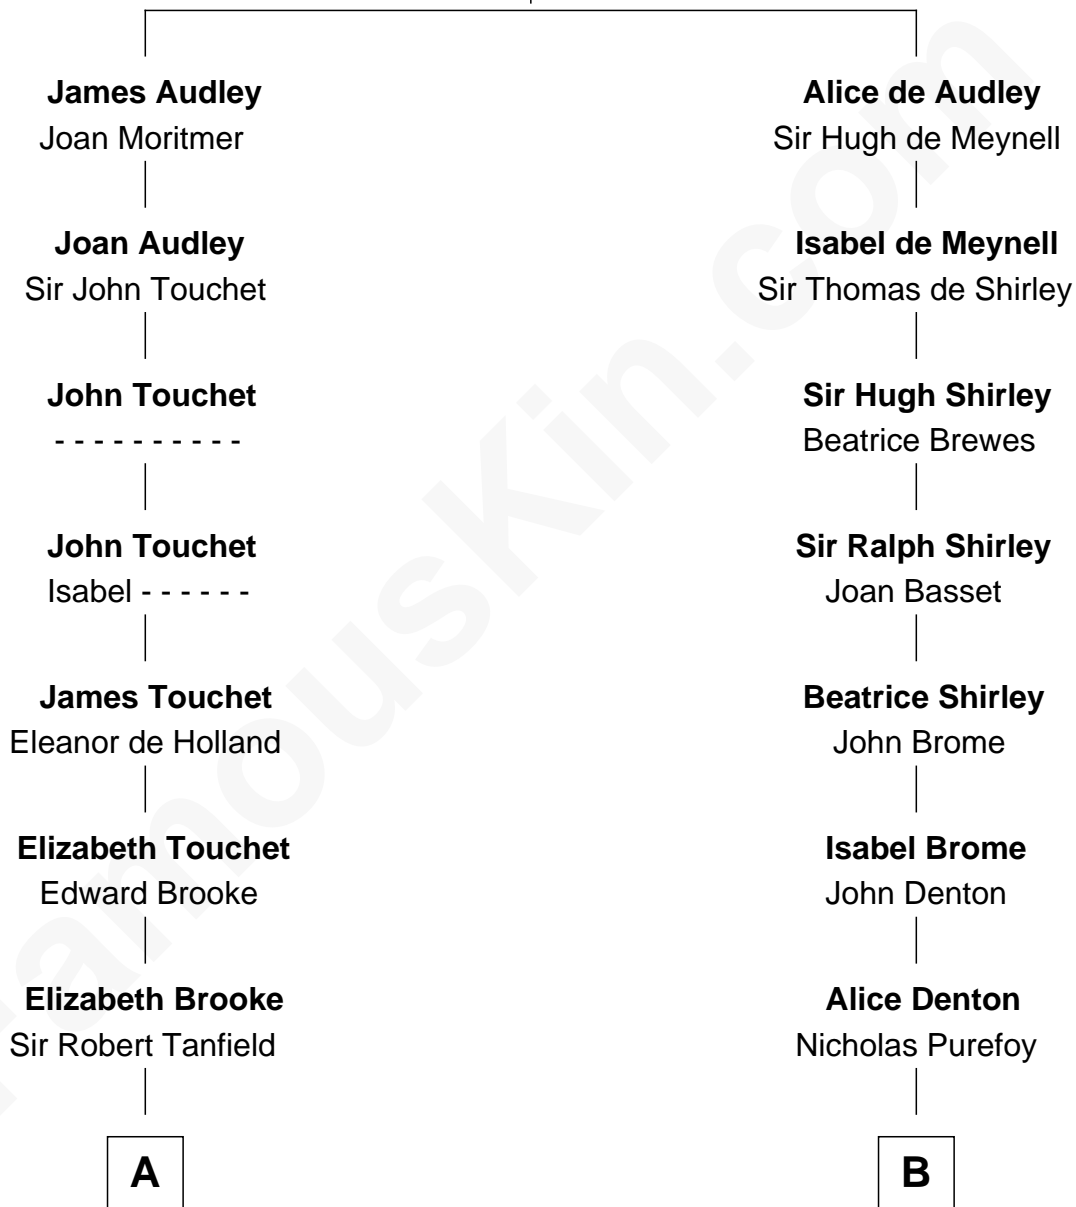

# FamousKin.com Relationship Chart of

**General Robert E. Lee**

*Confederate Army - U.S. Civil War*

19th cousin of

**Endicott Peabody**

*62nd Governor of Massachusetts*

**Sir Nicholas Audley**

Joan Martin

FamousKin.com