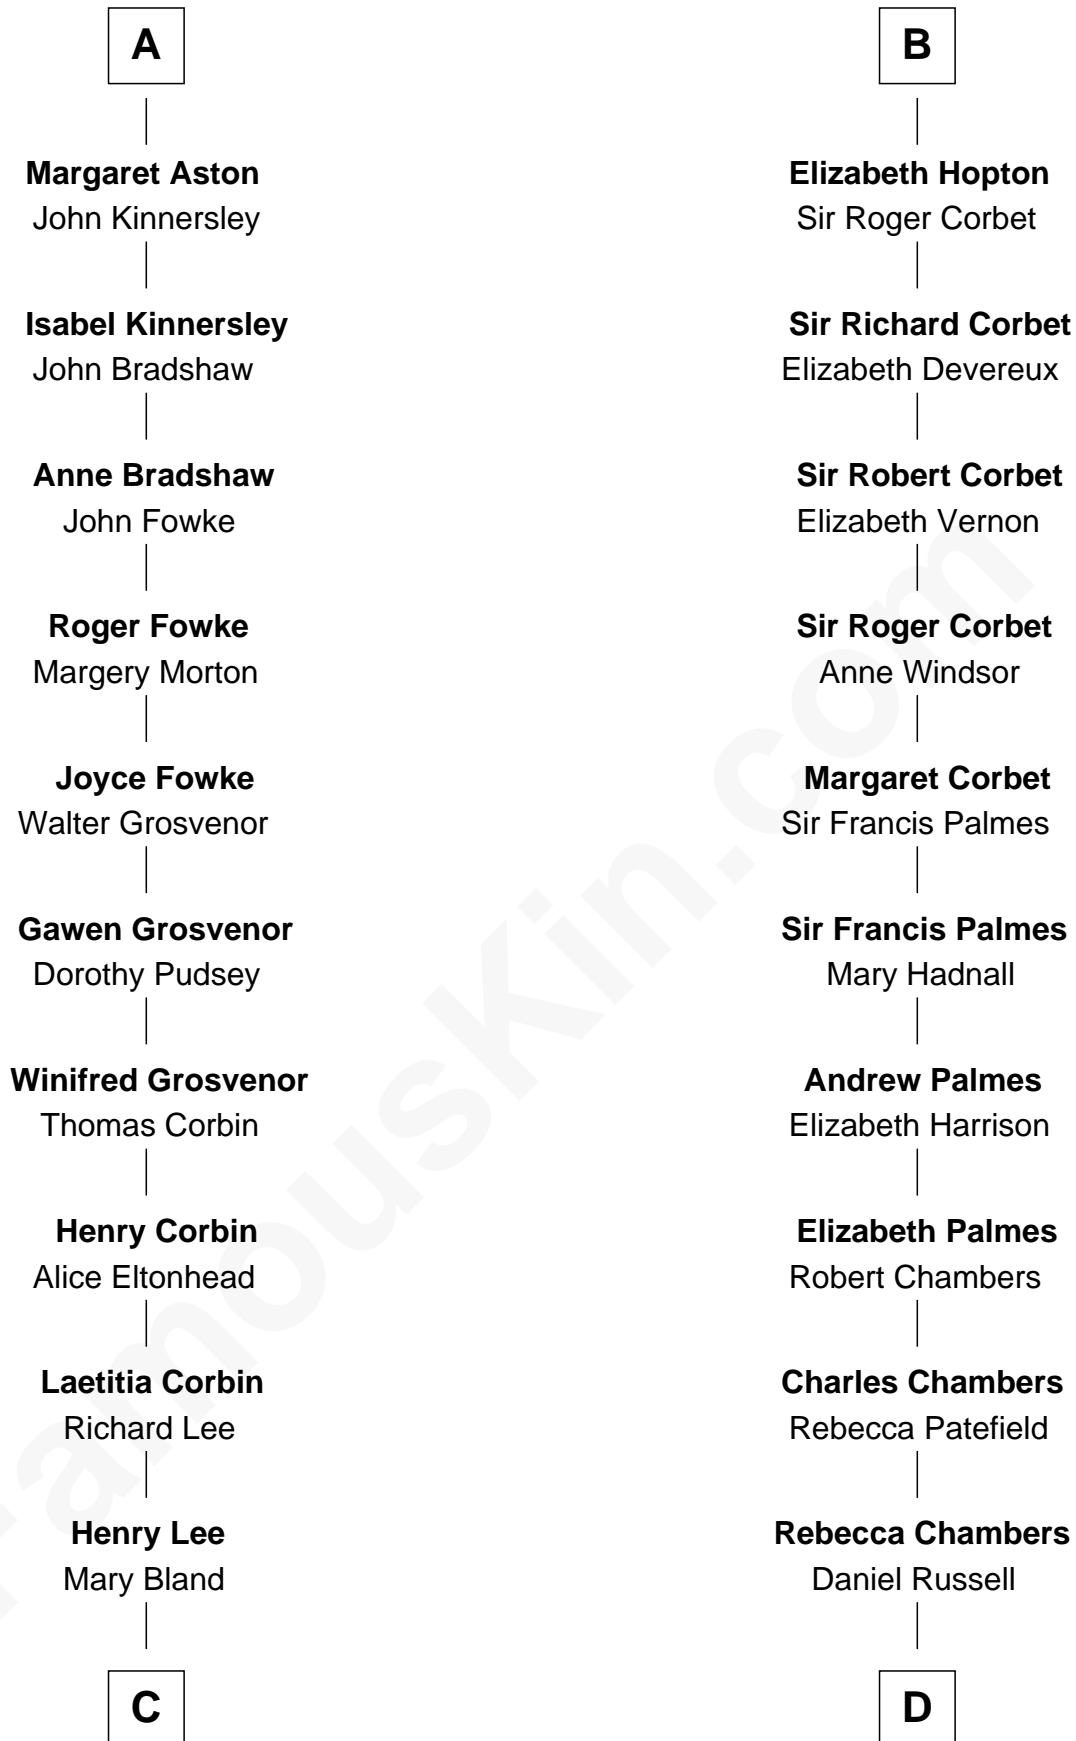

FamousKin.com Relationship Chart of

General Robert E. Lee

Confederate Army - U.S. Civil War

19th cousin 1 time removed of

James Russell Lowell

American "Fireside" Poet

John de Botetourte

Maud FitzThomas

C

Col. Henry Lee

Lucy Grymes

Maj. Gen. Henry Lee

Anne Hill Carter

General Robert E. Lee

Confederate Army - U.S. Civil War

D