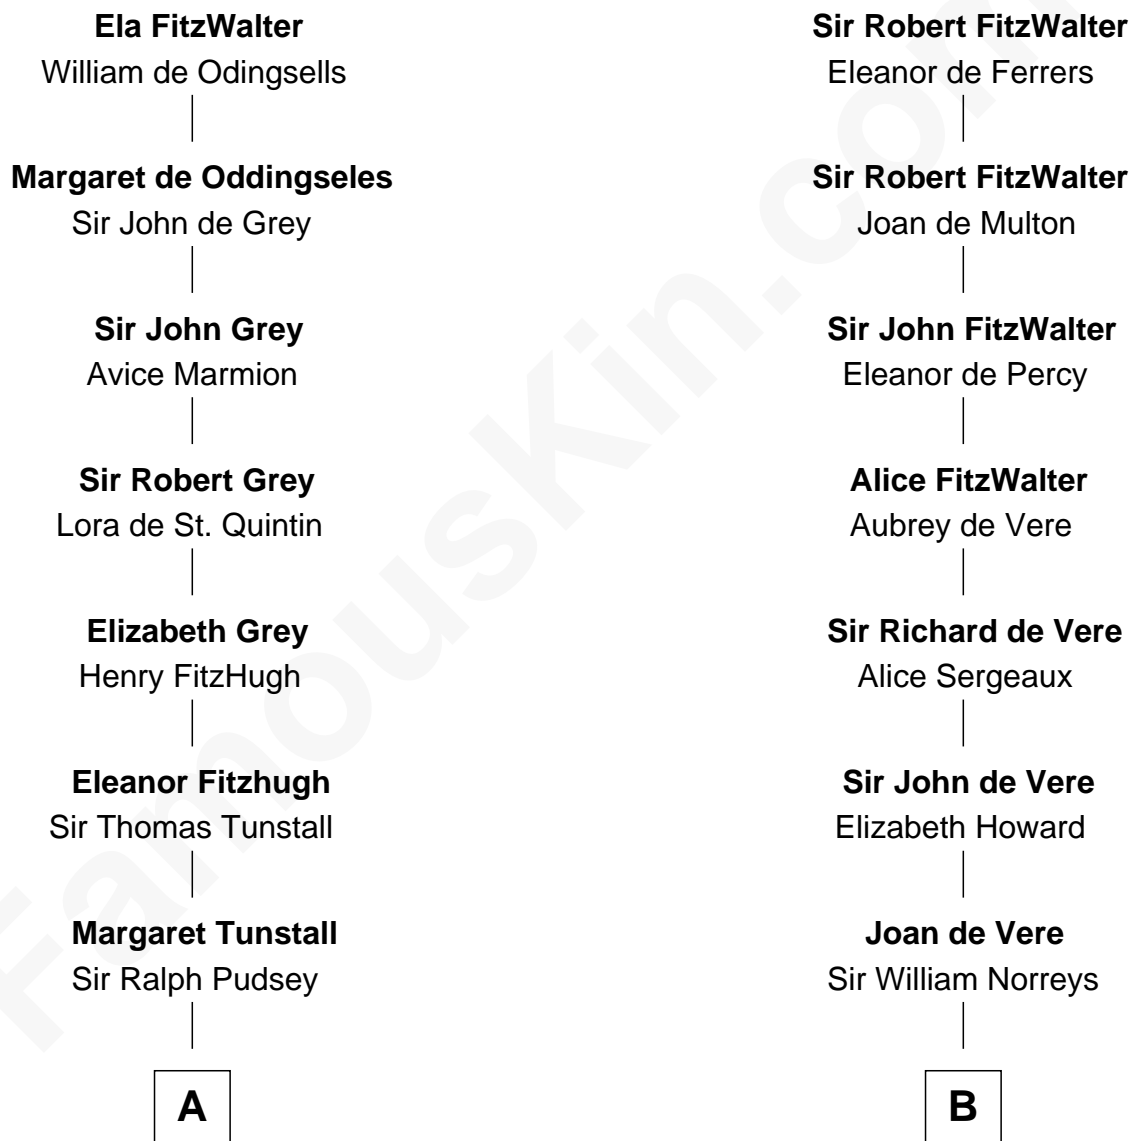

FamousKin.com Relationship Chart of

General Robert E. Lee

Confederate Army - U.S. Civil War

18th cousin 2 times removed of

James Russell Lowell

American "Fireside" Poet

Sir Walter FitzRobert

Ida Longespee