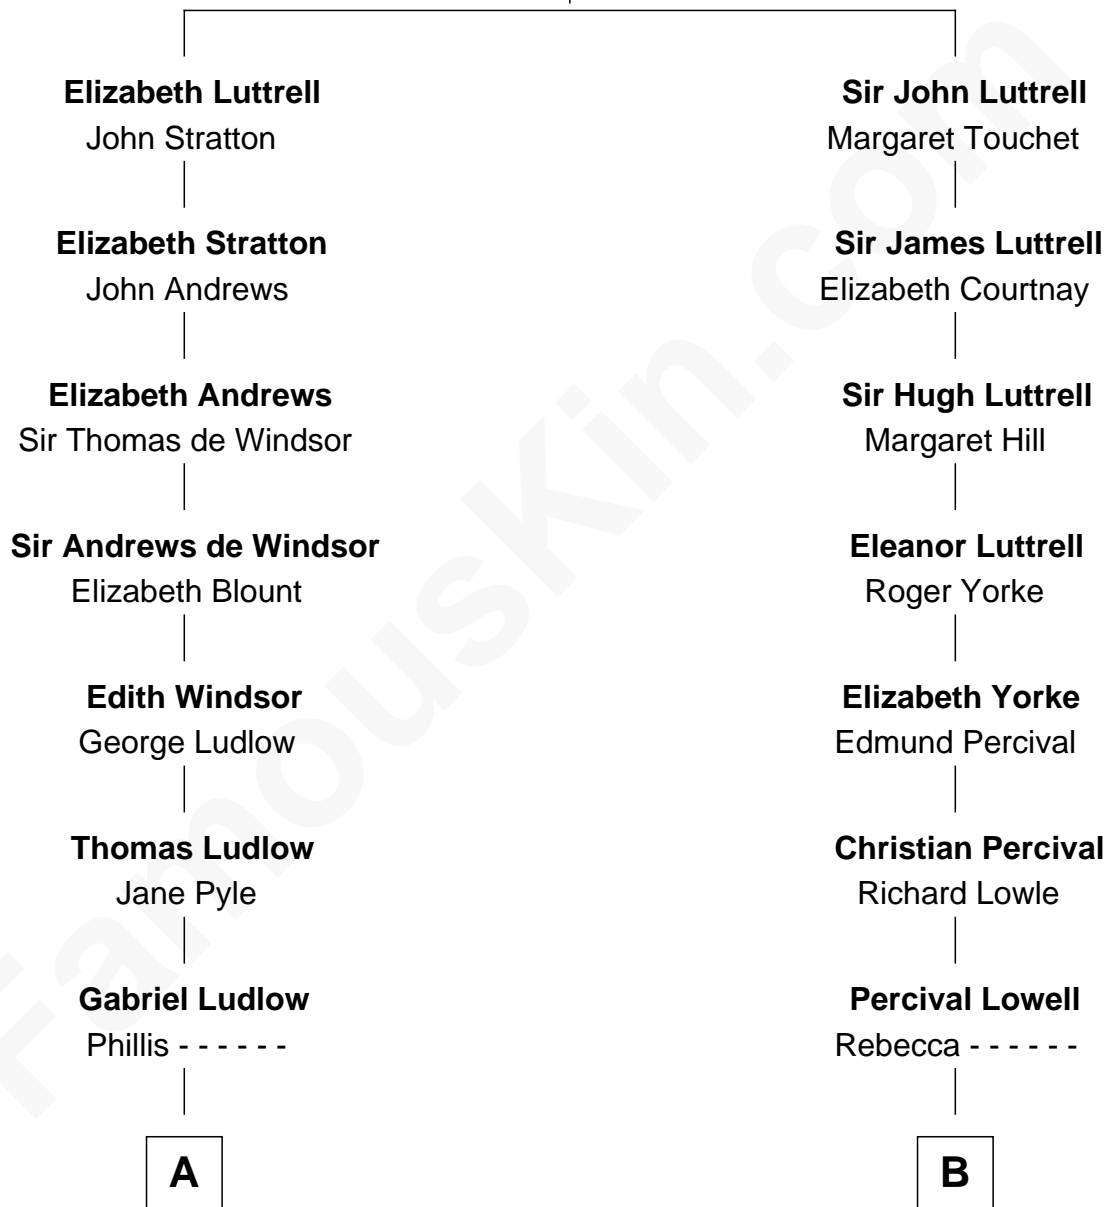

FamousKin.com Relationship Chart of

General Robert E. Lee

Confederate Army - U.S. Civil War

12th cousin of

Ichabod Goodwin

27th Governor of New Hampshire

Sir Hugh Luttrell
Catherine de Beaumont

A

Sarah Ludlow
Col. John Carter

Col. Robert Carter
Judith Armistead

John Carter
Elizabeth Hill

Charles Carter
Anne Butler Moore

Anne Hill Carter
Maj. Gen. Henry Lee

General Robert E. Lee
Confederate Army - U.S. Civil War