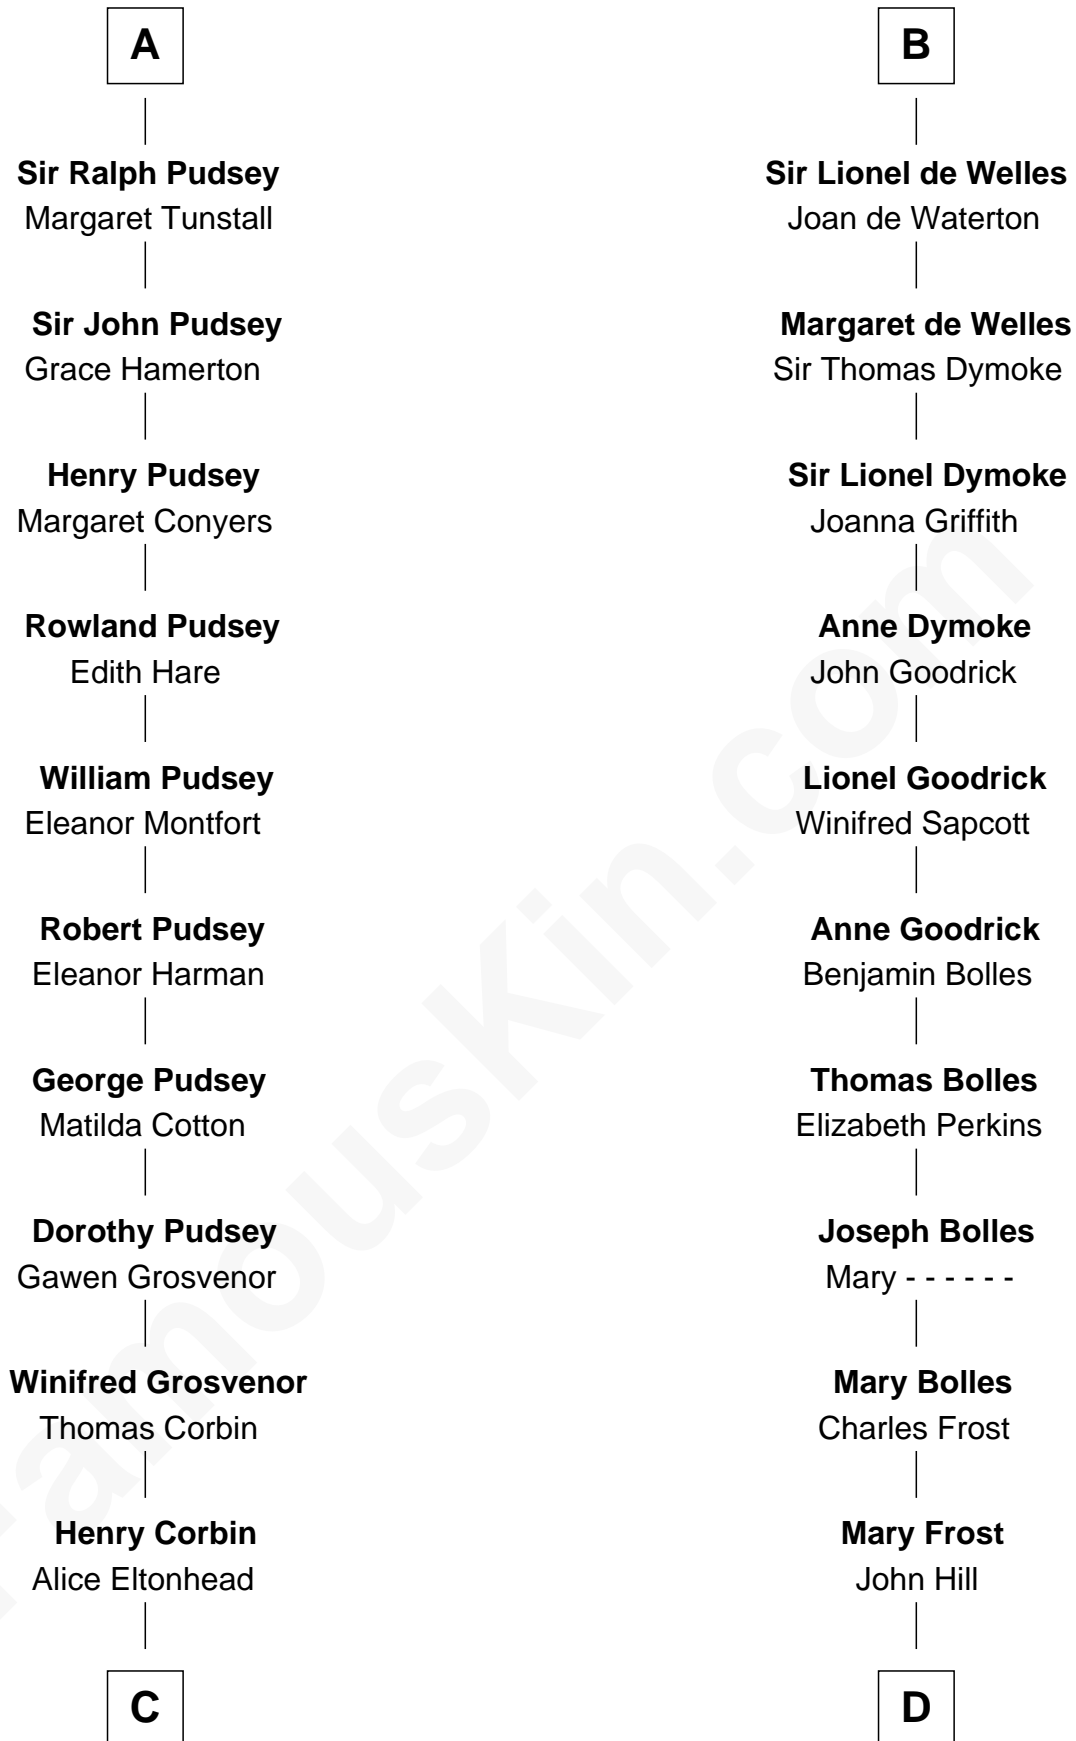

FamousKin.com Relationship Chart of

General Robert E. Lee

Confederate Army - U.S. Civil War

20th cousin 1 time removed of

Ichabod Goodwin

27th Governor of New Hampshire

C

Laetitia Corbin

Richard Lee

Henry Lee

Mary Bland

Col. Henry Lee

Lucy Grymes

Maj. Gen. Henry Lee

Anne Hill Carter

General Robert E. Lee