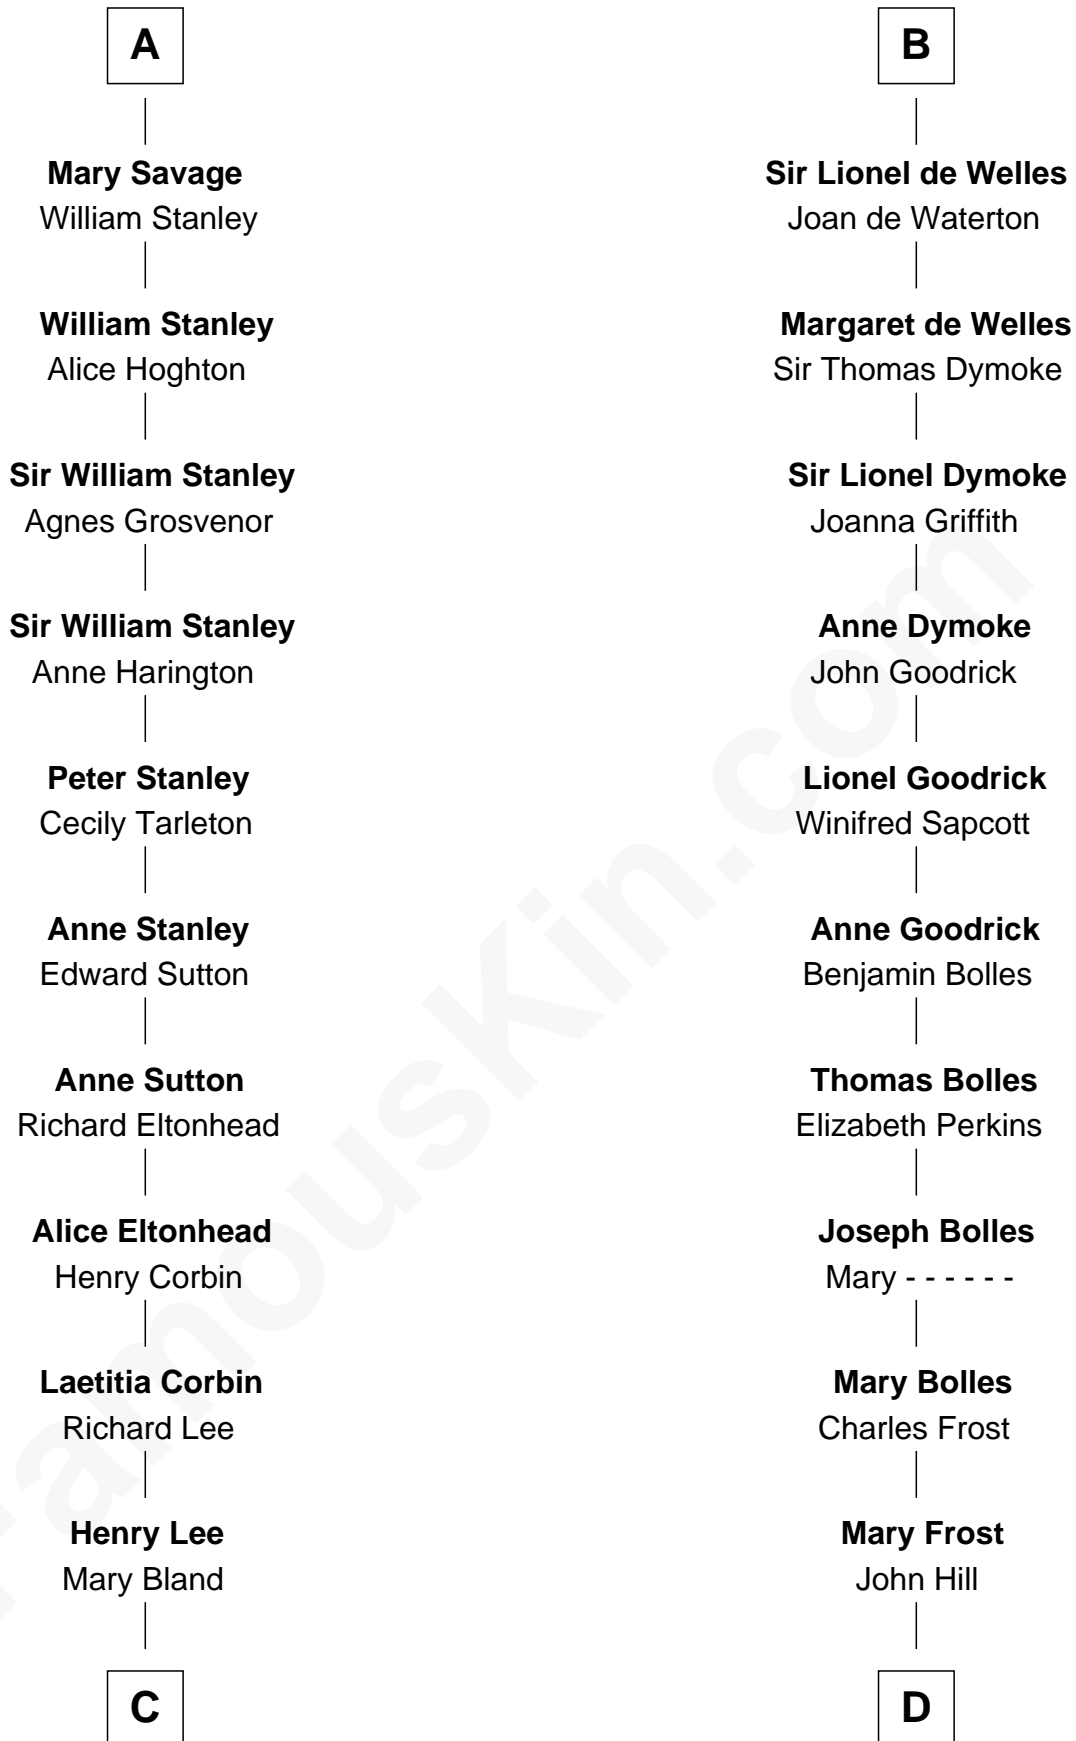

# FamousKin.com Relationship Chart of

**General Robert E. Lee**

*Confederate Army - U.S. Civil War*

19th cousin 1 time removed of

**Ichabod Goodwin**

*27th Governor of New Hampshire*

**Sir Roger de Quincy**

Helen of Galloway

**C**

**Col. Henry Lee**

Lucy Grymes

**Maj. Gen. Henry Lee**

Anne Hill Carter

**General Robert E. Lee**

*Confederate Army - U.S. Civil War*

**D**

**Elisha Hill**

Mary Plaisted

**Hannah Hill**

Dominicus Goodwin

**Samuel Goodwin**

Anna Thompson Gerrish

**Ichabod Goodwin**