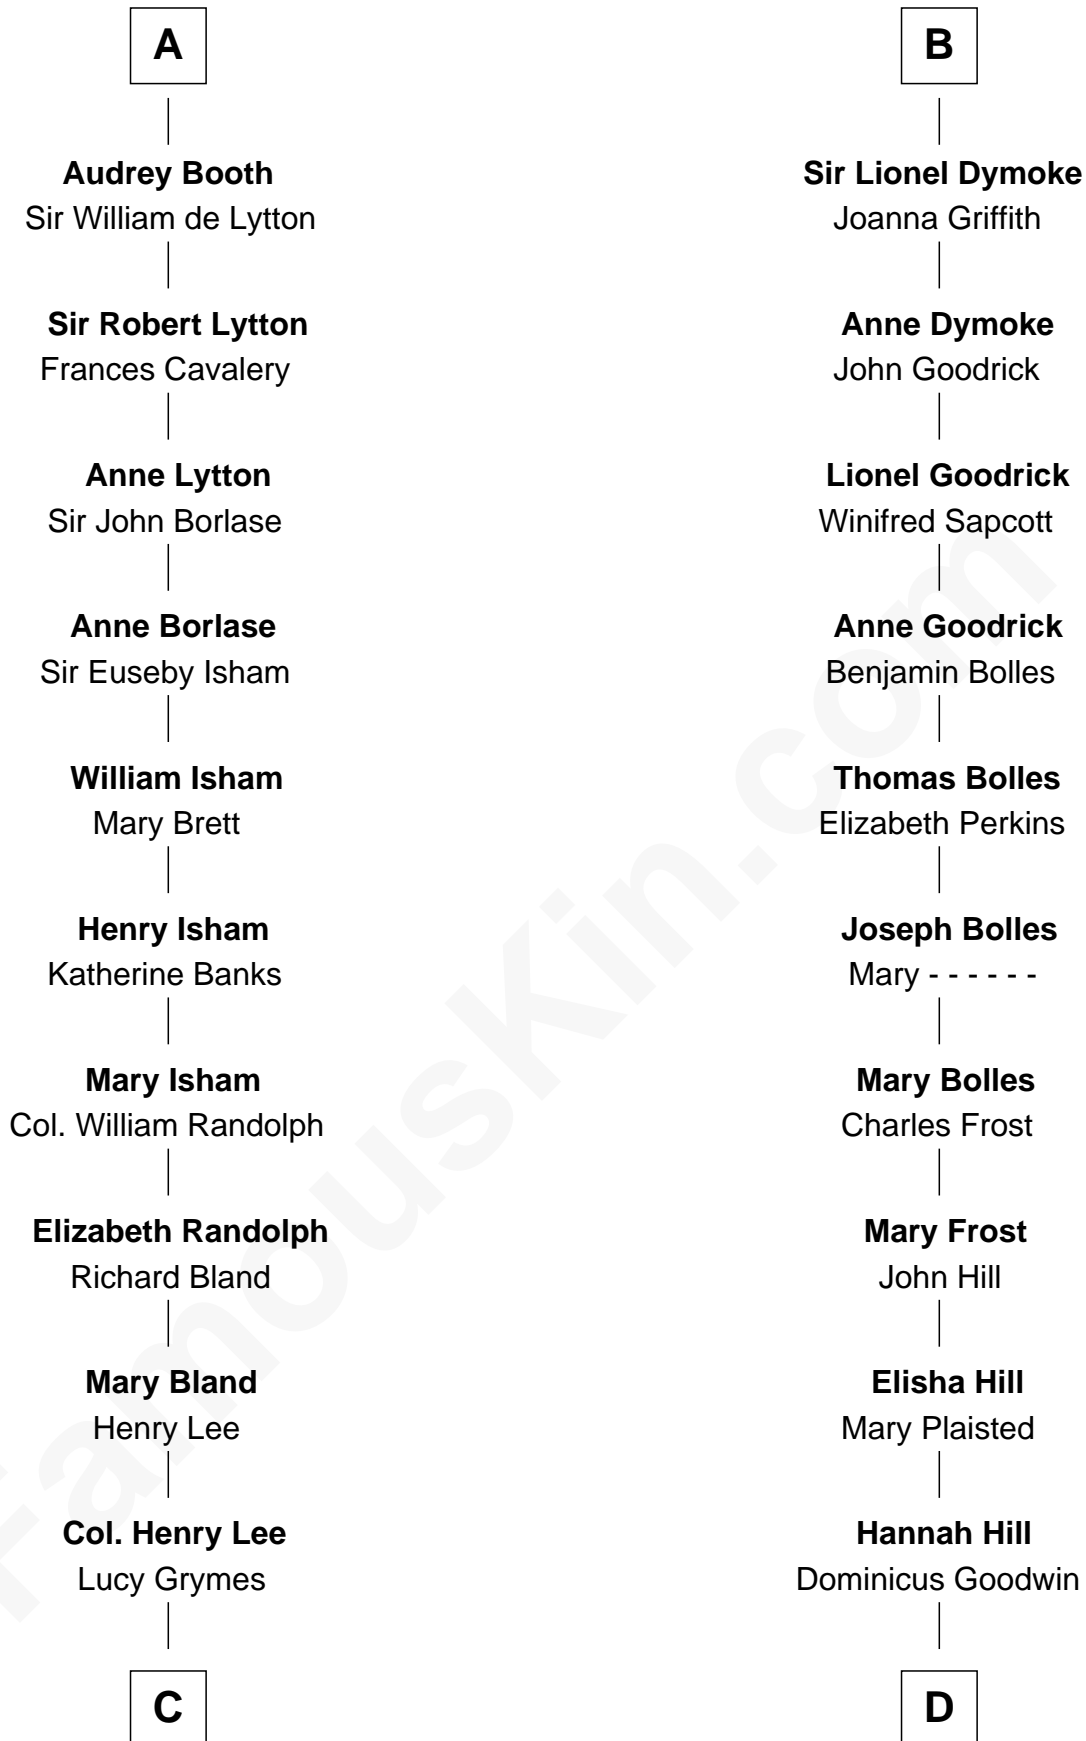

FamousKin.com Relationship Chart of

General Robert E. Lee

Confederate Army - U.S. Civil War

18th cousin of

Ichabod Goodwin

27th Governor of New Hampshire

C

Maj. Gen. Henry Lee

Anne Hill Carter

General Robert E. Lee

Confederate Army - U.S. Civil War

D

Samuel Goodwin

Anna Thompson Gerrish

Ichabod Goodwin

27th Governor of New Hampshire