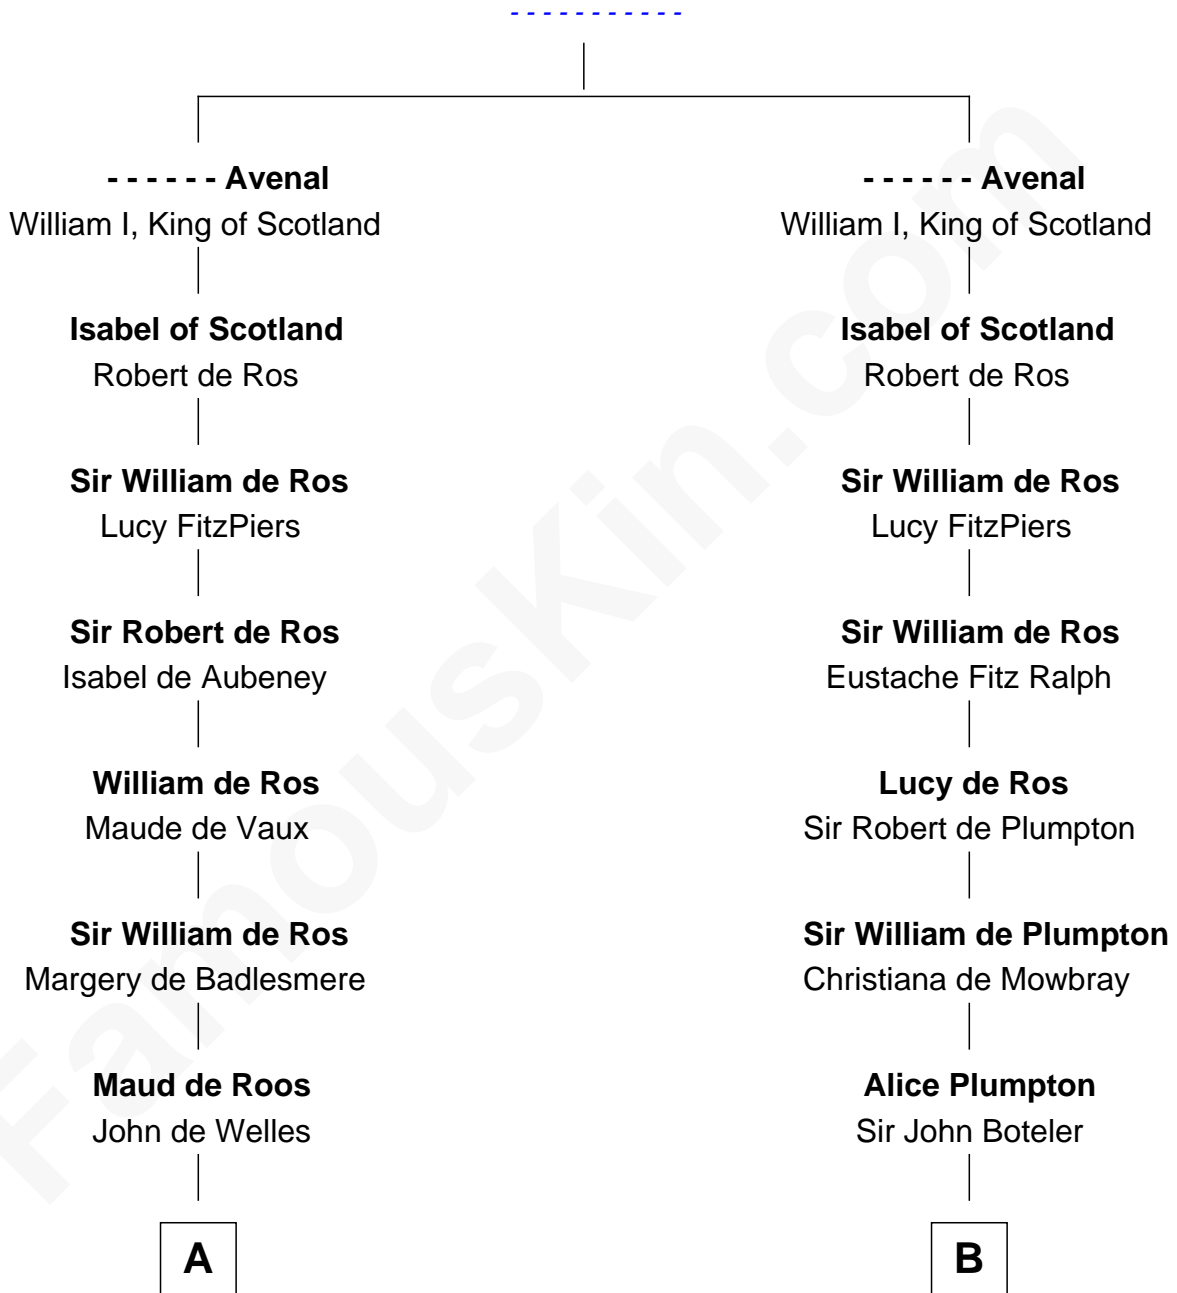

# FamousKin.com Relationship Chart of

**General Robert E. Lee**

*Confederate Army - U.S. Civil War*

21st cousin of

**Capt. William Lewis Herndon**

*Captain of the ill fated S.S. Central America*

Richard Avenal

**C**

**Elizabeth Todd**  
Augustine Moore

**Col. Bernard Moore**  
Anne Catherine Spotswood

**Anne Butler Moore**  
Charles Carter

**Anne Hill Carter**  
Maj. Gen. Henry Lee

**General Robert E. Lee**  
*Confederate Army - U.S. Civil War*

**D**

**Mary Waller**  
Edward Herndon

**Edward Herndon**  
Elizabeth - - - - -

**Joseph Herndon**  
Mary Minor

**Dabney Herndon**  
Elizabeth Hull

**Capt. William Lewis Herndon**  
*Captain of the S.S. Central America*