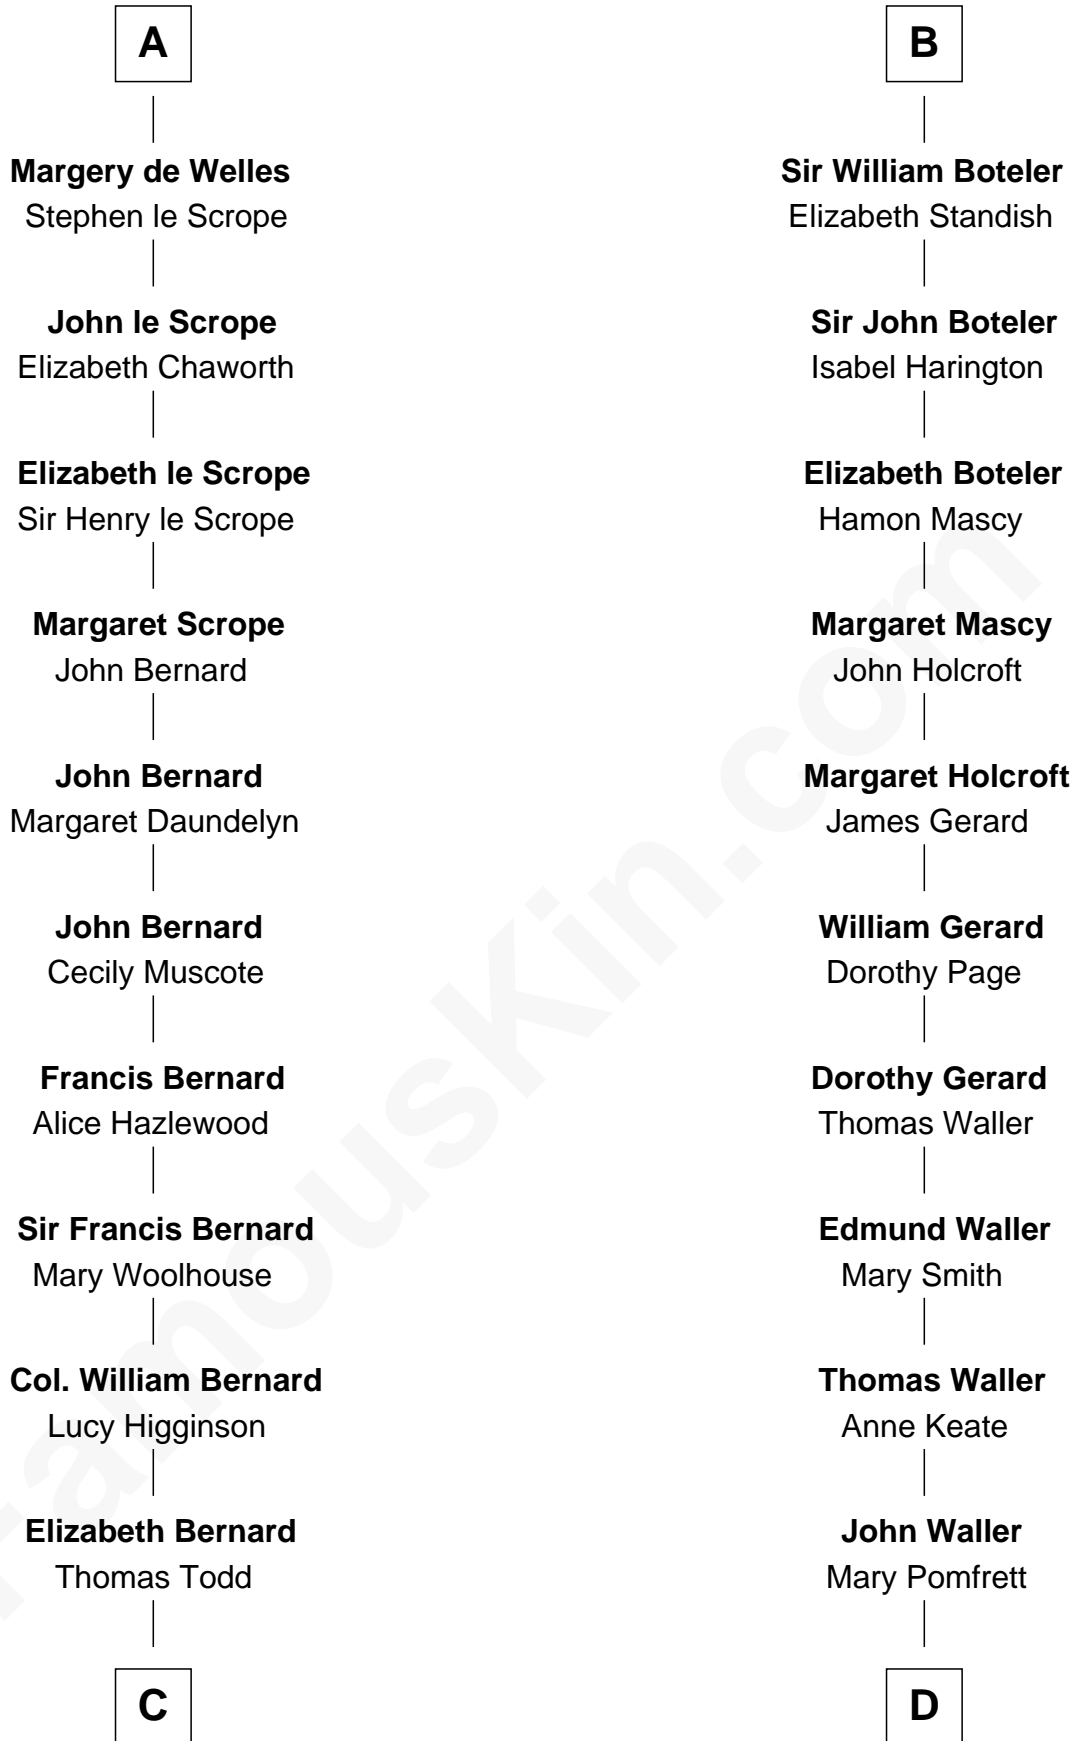

# FamousKin.com Relationship Chart of

**General Robert E. Lee**

*Confederate Army - U.S. Civil War*

21st cousin of

**Capt. William Lewis Herndon**

*Captain of the ill fated S.S. Central America*

Richard Avenal

**C**

**Elizabeth Todd**  
Augustine Moore

**Col. Bernard Moore**  
Anne Catherine Spotswood

**Anne Butler Moore**  
Charles Carter

**Anne Hill Carter**  
Maj. Gen. Henry Lee

**General Robert E. Lee**  
*Confederate Army - U.S. Civil War*

**D**

**Mary Waller**  
Edward Herndon

**Edward Herndon**  
Elizabeth - - - - -

**Joseph Herndon**  
Mary Minor

**Dabney Herndon**  
Elizabeth Hull

**Capt. William Lewis Herndon**  
*Captain of the S.S. Central America*