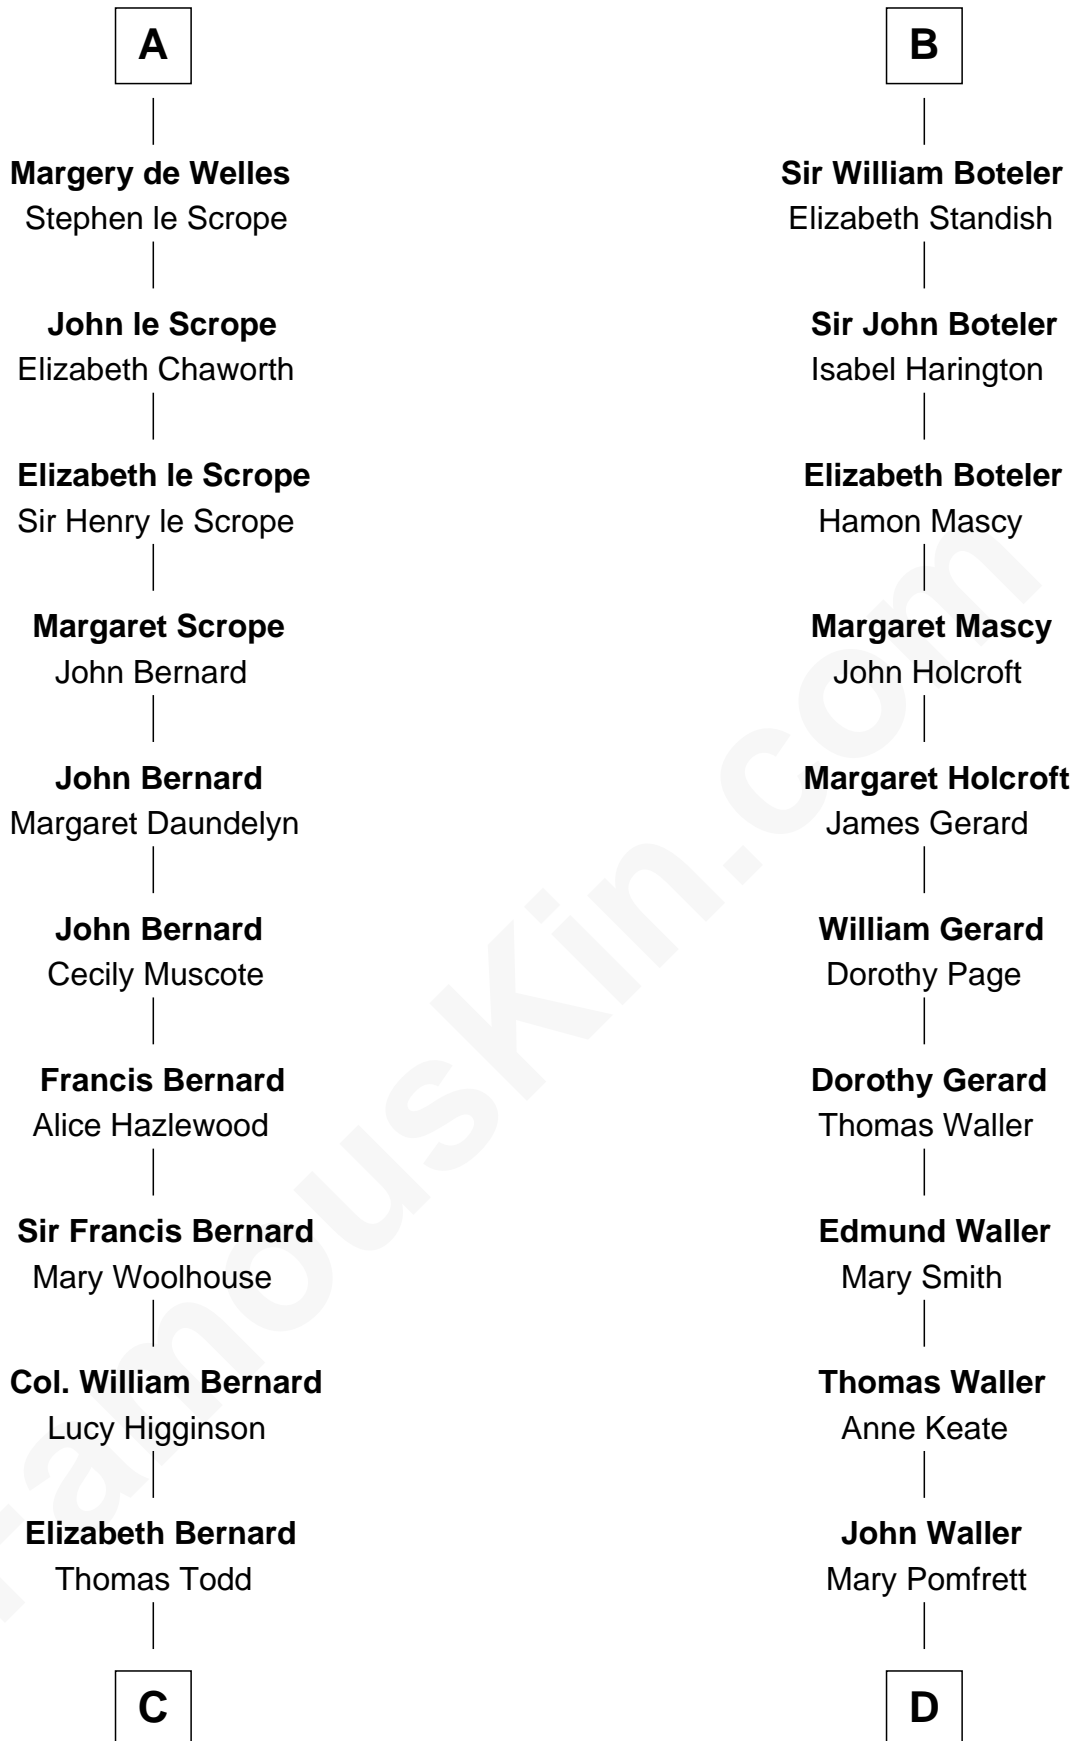

# FamousKin.com Relationship Chart of

**General Robert E. Lee**

*Confederate Army - U.S. Civil War*

21st cousin of

**Capt. William Lewis Herndon**

*Captain of the ill fated S.S. Central America*

**William Trusbut**

**C**

**Elizabeth Todd**  
Augustine Moore

**Col. Bernard Moore**  
Anne Catherine Spotswood

**Anne Butler Moore**  
Charles Carter

**Anne Hill Carter**  
Maj. Gen. Henry Lee

**General Robert E. Lee**  
*Confederate Army - U.S. Civil War*

**D**

**Mary Waller**  
Edward Herndon

**Edward Herndon**  
Elizabeth - - - - -

**Joseph Herndon**  
Mary Minor

**Dabney Herndon**  
Elizabeth Hull

**Capt. William Lewis Herndon**  
*Captain of the S.S. Central America*