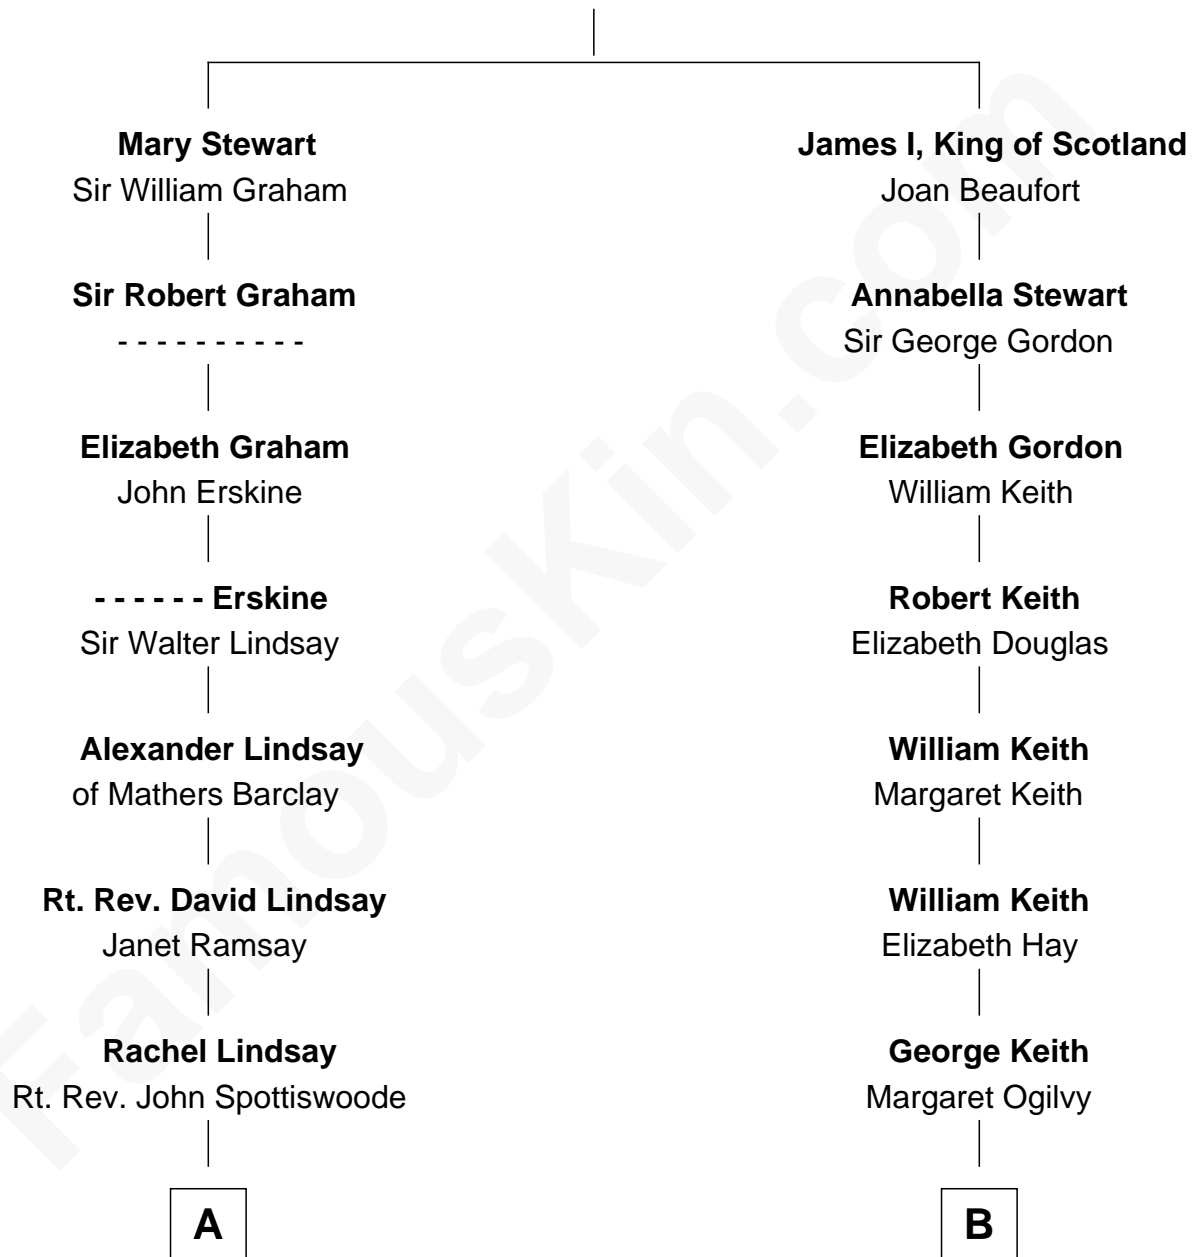

FamousKin.com Relationship Chart of

General Robert E. Lee

Confederate Army - U.S. Civil War

13th cousin 5 times removed of

Wernher von Braun

Rocket Scientist

Robert III, King of Scotland

Anabella Drummond

C

Emmy von Quistorp
Magnus von Braun

Wernher von Braun
Rocket Scientist

FamousKin.com