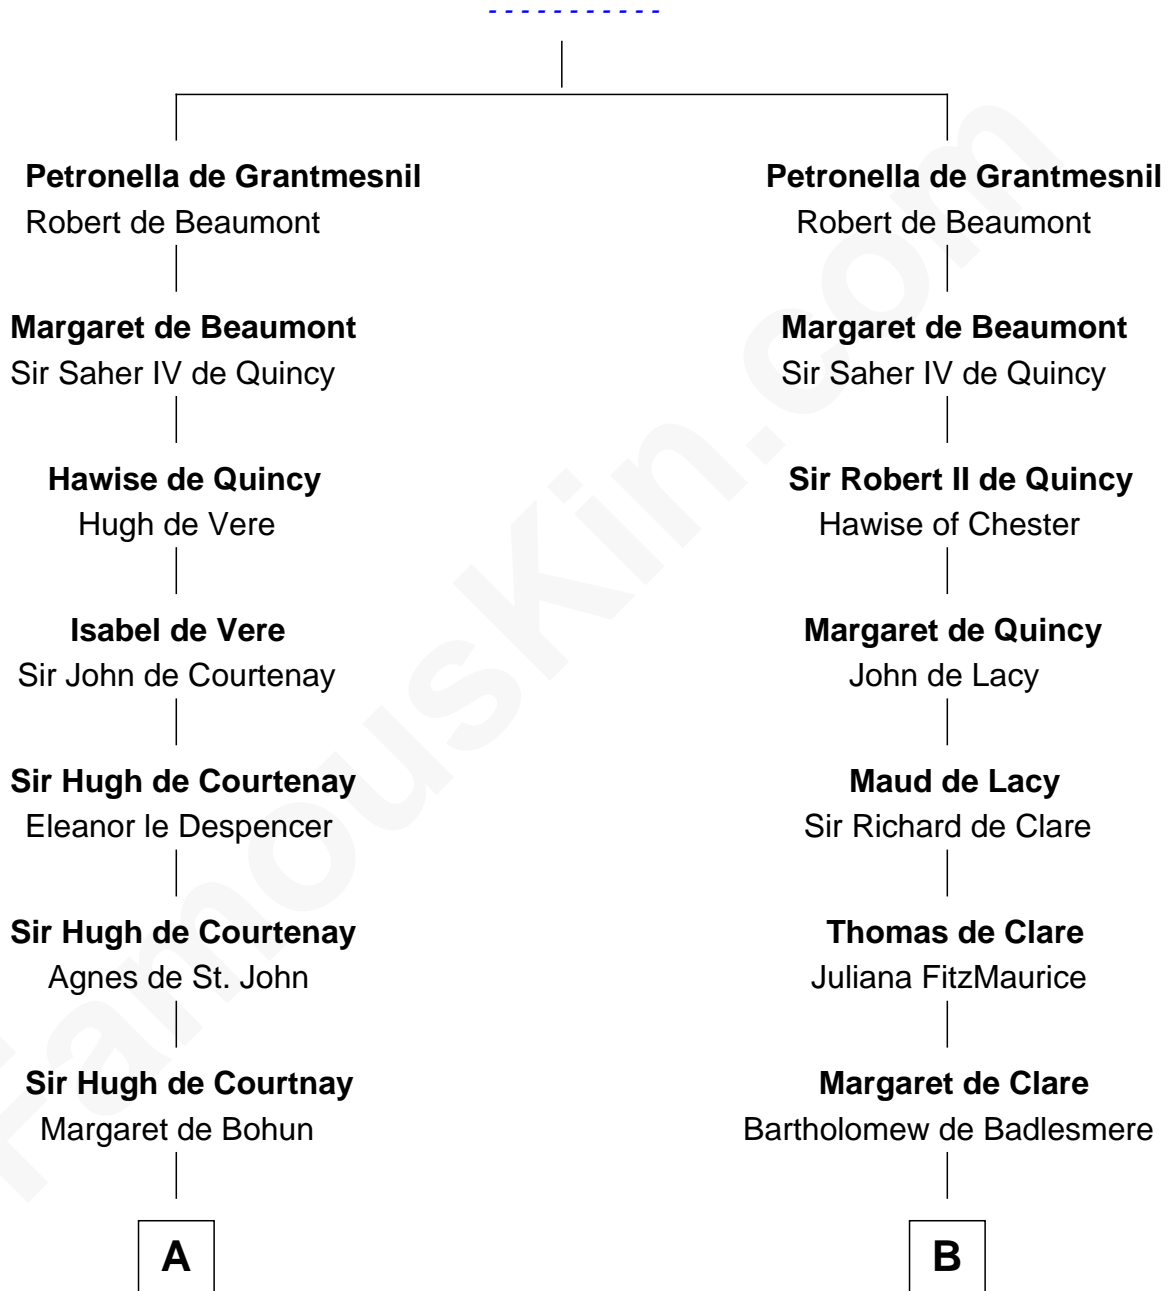

FamousKin.com Relationship Chart of

General Robert E. Lee

Confederate Army - U.S. Civil War

20th cousin 1 time removed of

Richard Henry Lee

Signer of the Declaration of Independence

Hugh de Grantmesnil

C

Col. Robert Carter

Judith Armistead

John Carter

Elizabeth Hill

Charles Carter

Anne Butler Moore

Anne Hill Carter

Maj. Gen. Henry Lee