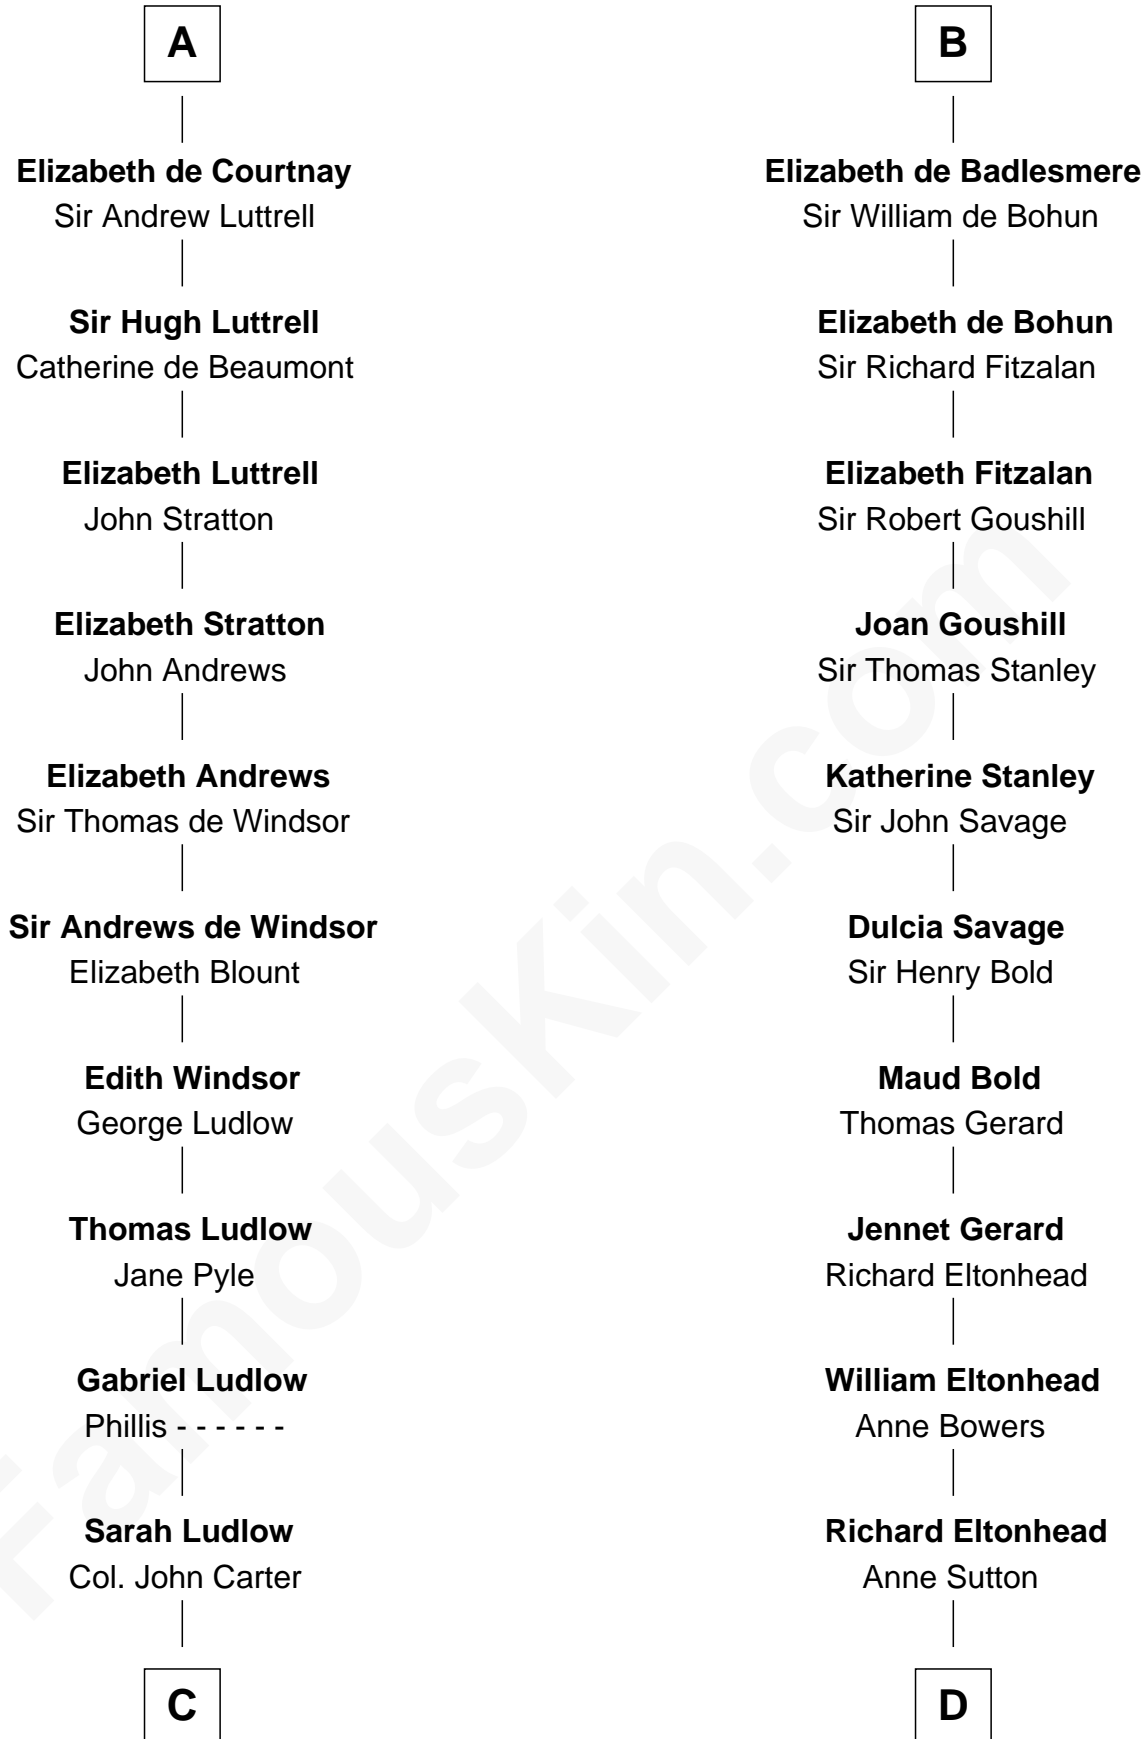

FamousKin.com Relationship Chart of

General Robert E. Lee

Confederate Army - U.S. Civil War

20th cousin 1 time removed of

Richard Henry Lee

Signer of the Declaration of Independence

Hugh de Grantmesnil

C

Col. Robert Carter

Judith Armistead

John Carter

Elizabeth Hill

Charles Carter

Anne Butler Moore

Anne Hill Carter

Maj. Gen. Henry Lee