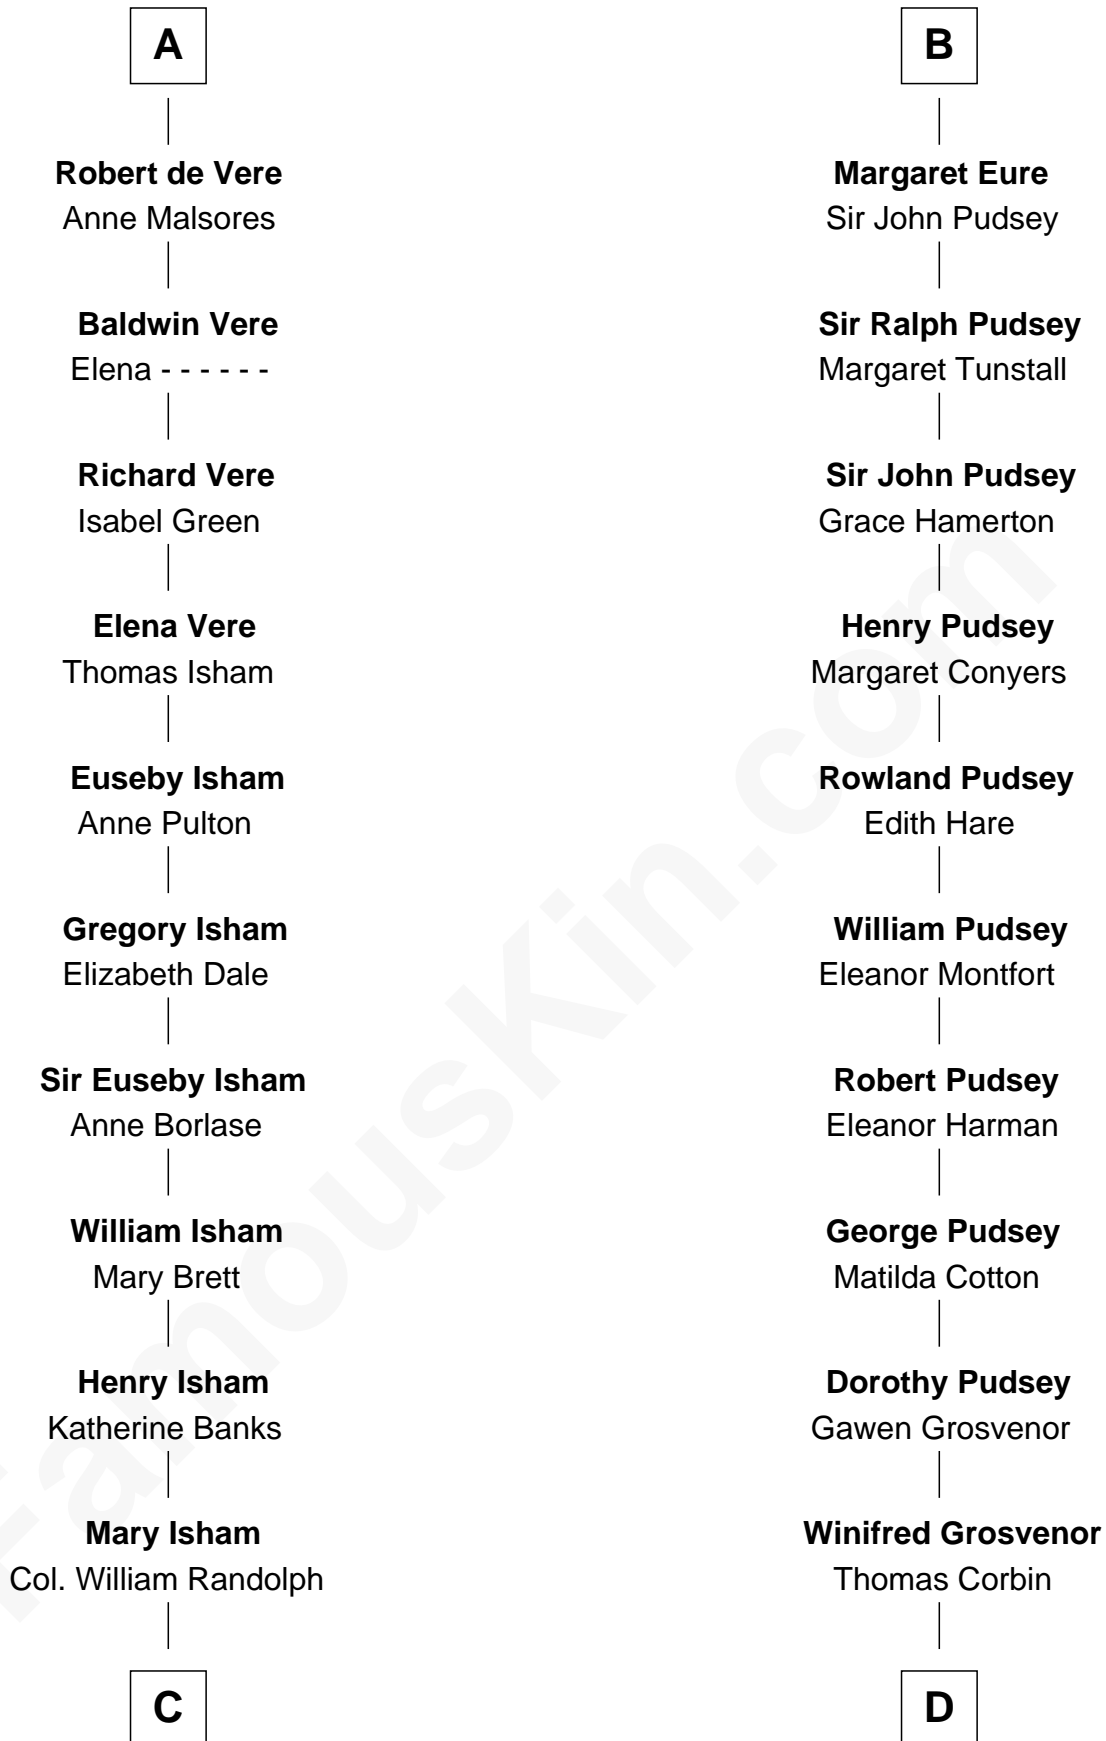

FamousKin.com Relationship Chart of

General Robert E. Lee

Confederate Army - U.S. Civil War

20th cousin 1 time removed of

Richard Henry Lee

Signer of the Declaration of Independence

C

Elizabeth Randolph

Richard Bland

Mary Bland

Henry Lee

Col. Henry Lee

Lucy Grymes

Maj. Gen. Henry Lee

Anne Hill Carter

General Robert E. Lee