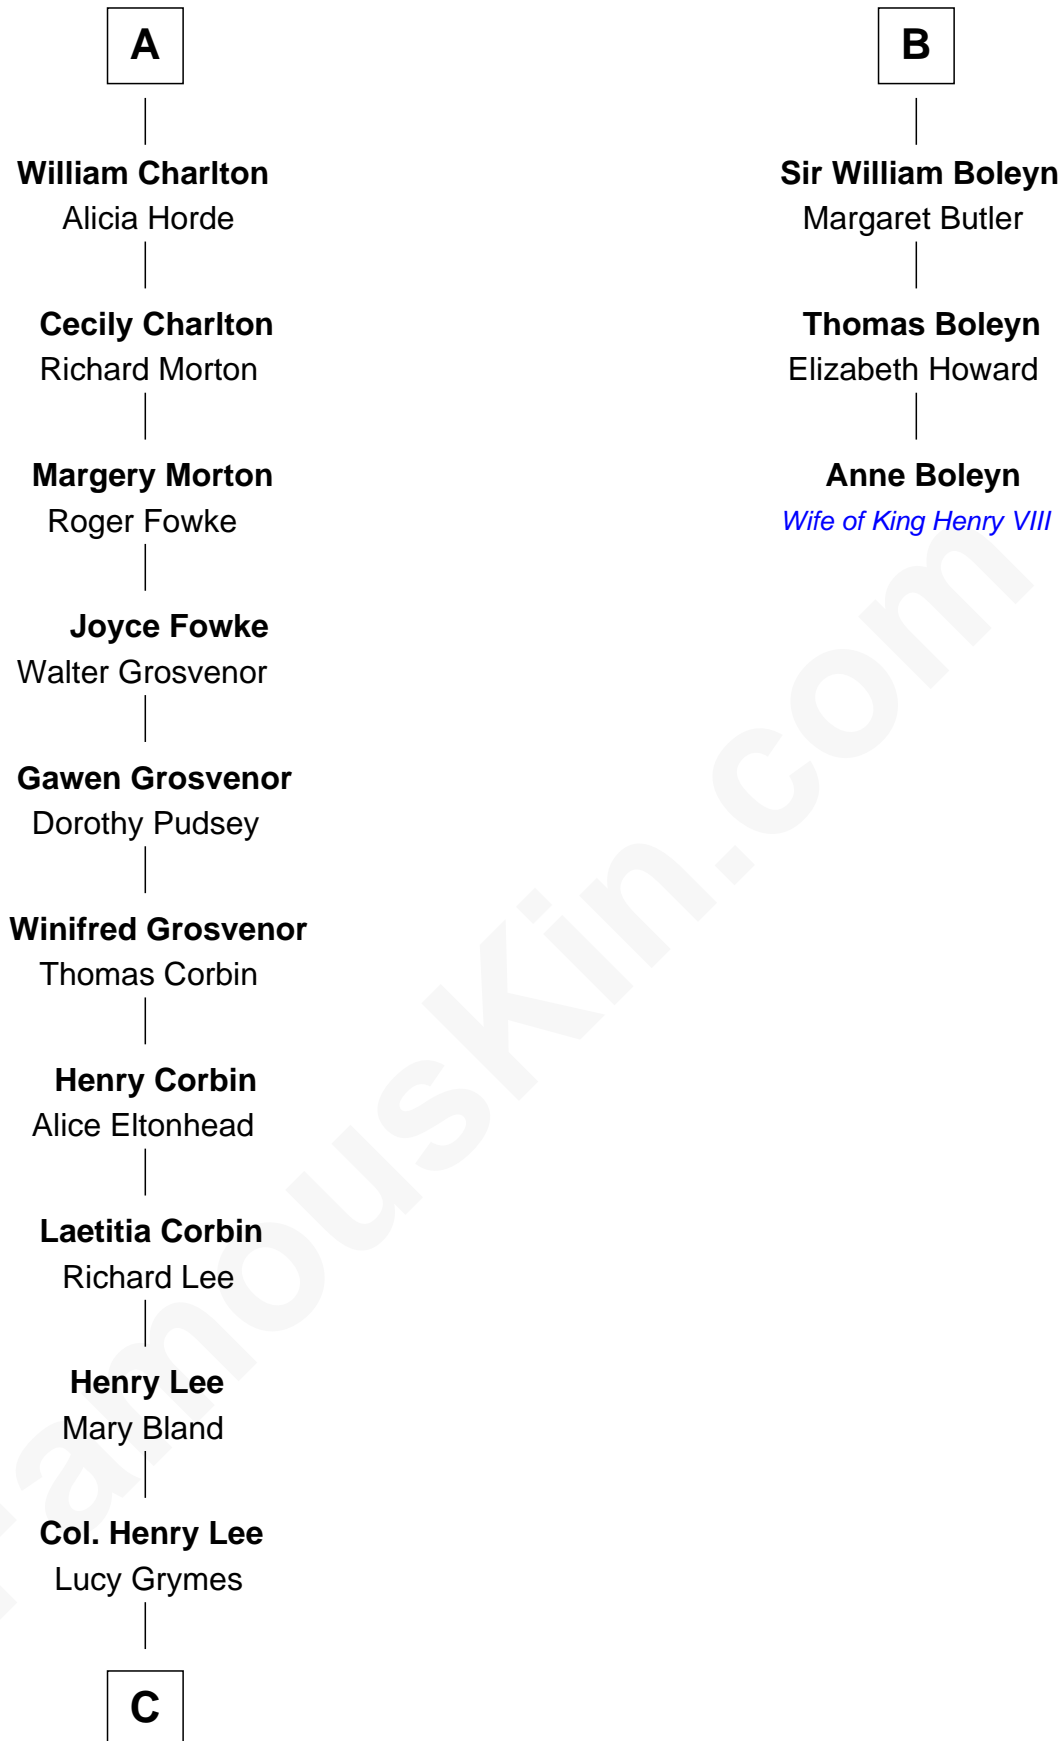

FamousKin.com Relationship Chart of

General Robert E. Lee

Confederate Army - U.S. Civil War

9th cousin 9 times removed of

Anne Boleyn

2nd Wife of King Henry VIII

Sir Roger de Somery

Nichole d'Aubenev

C

—
Maj. Gen. Henry Lee

Anne Hill Carter

—
General Robert E. Lee

Confederate Army - U.S. Civil War

FamousKin.com