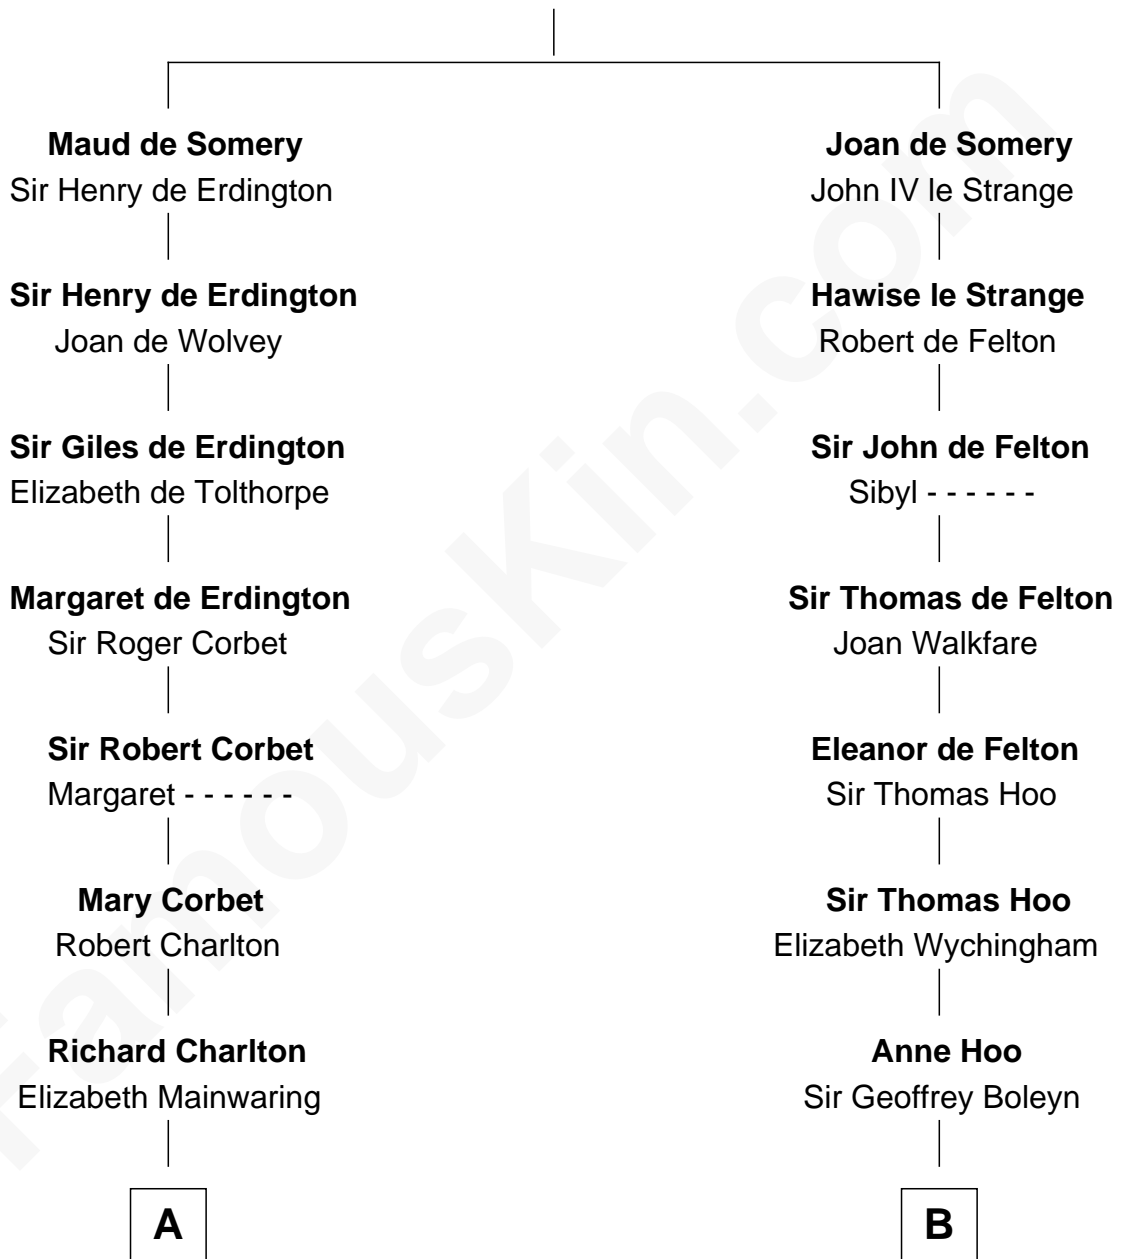

FamousKin.com Relationship Chart of

General Robert E. Lee

Confederate Army - U.S. Civil War

9th cousin 9 times removed of

Anne Boleyn

2nd Wife of King Henry VIII

Sir Roger de Somery

Nichole d'Aubenev

C

—
Maj. Gen. Henry Lee

Anne Hill Carter

—
General Robert E. Lee

Confederate Army - U.S. Civil War

FamousKin.com