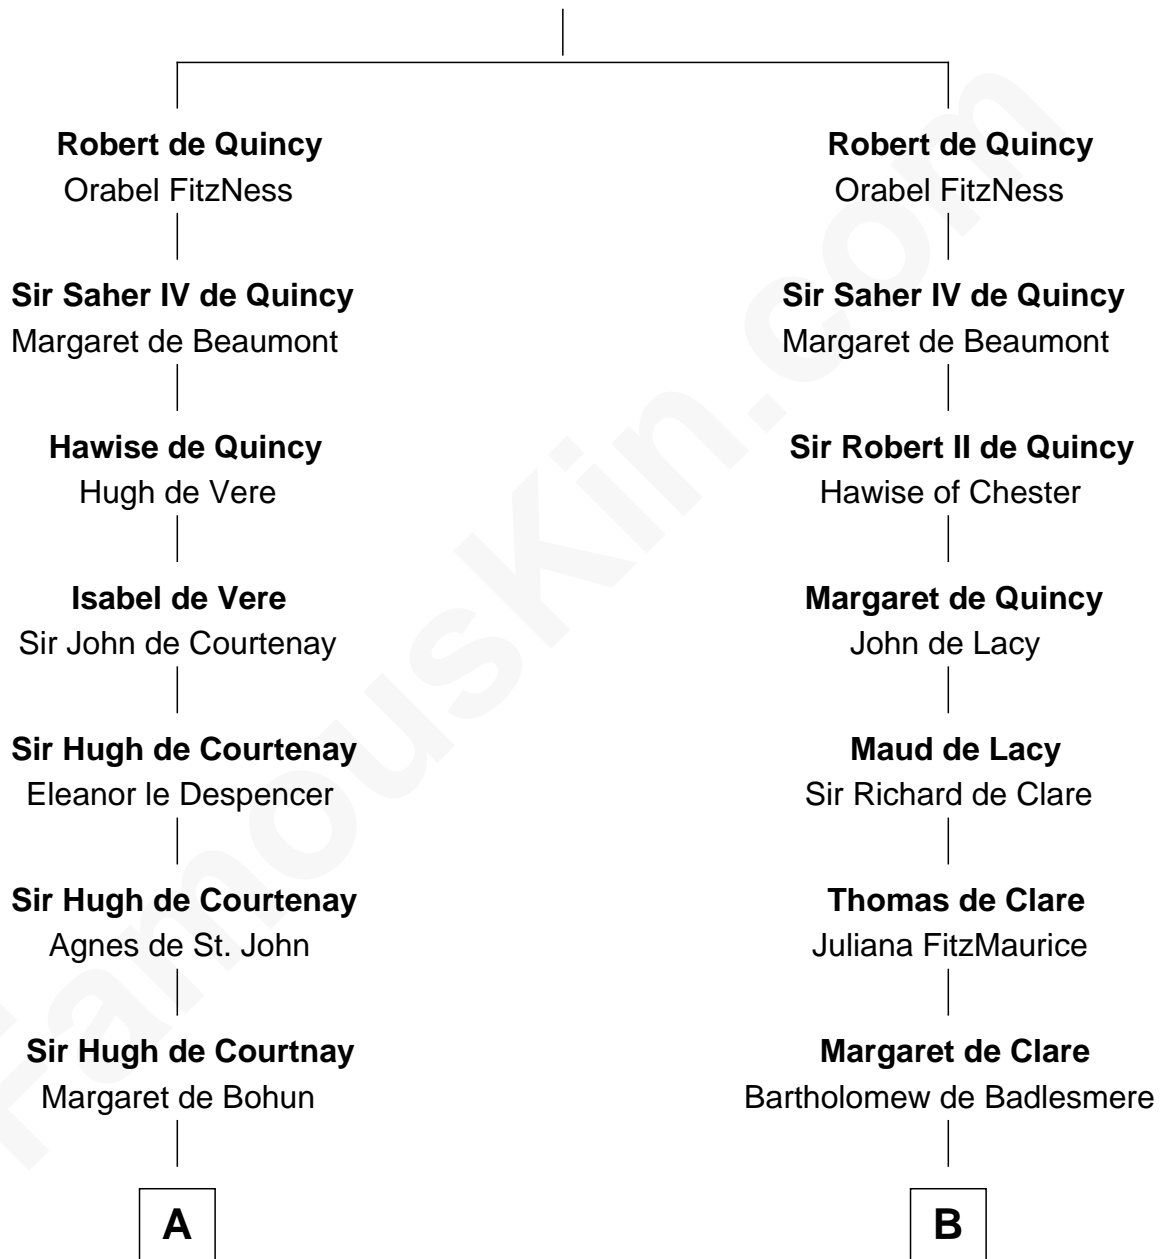

FamousKin.com Relationship Chart of

General Robert E. Lee

Confederate Army - U.S. Civil War

14th cousin 7 times removed of

Anne Boleyn

2nd Wife of King Henry VIII

Saher I de Quincy

Maud de St. Liz

C

Col. Robert Carter

Judith Armistead

John Carter

Elizabeth Hill

Charles Carter

Anne Butler Moore

Anne Hill Carter