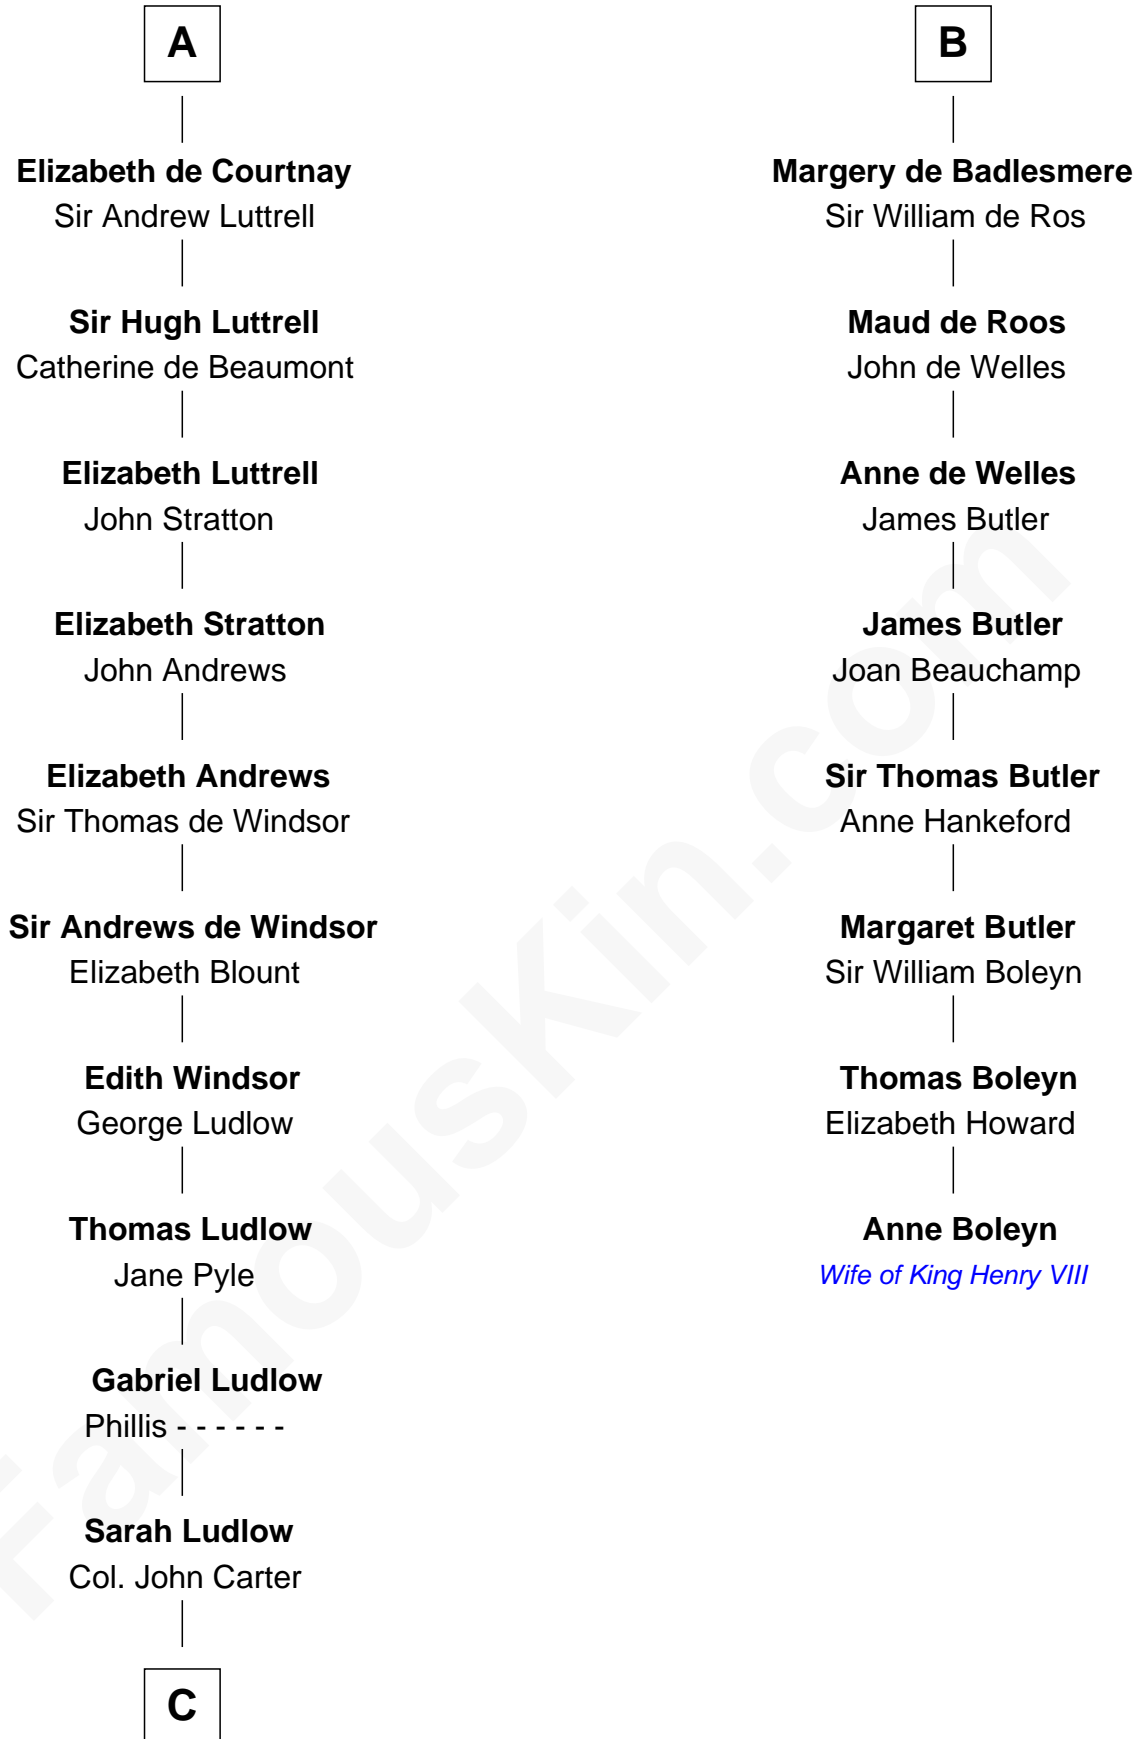

FamousKin.com Relationship Chart of

General Robert E. Lee

Confederate Army - U.S. Civil War

14th cousin 7 times removed of

Anne Boleyn

2nd Wife of King Henry VIII

Saher I de Quincy

Maud de St. Liz

C

Col. Robert Carter

Judith Armistead

John Carter

Elizabeth Hill

Charles Carter

Anne Butler Moore

Anne Hill Carter