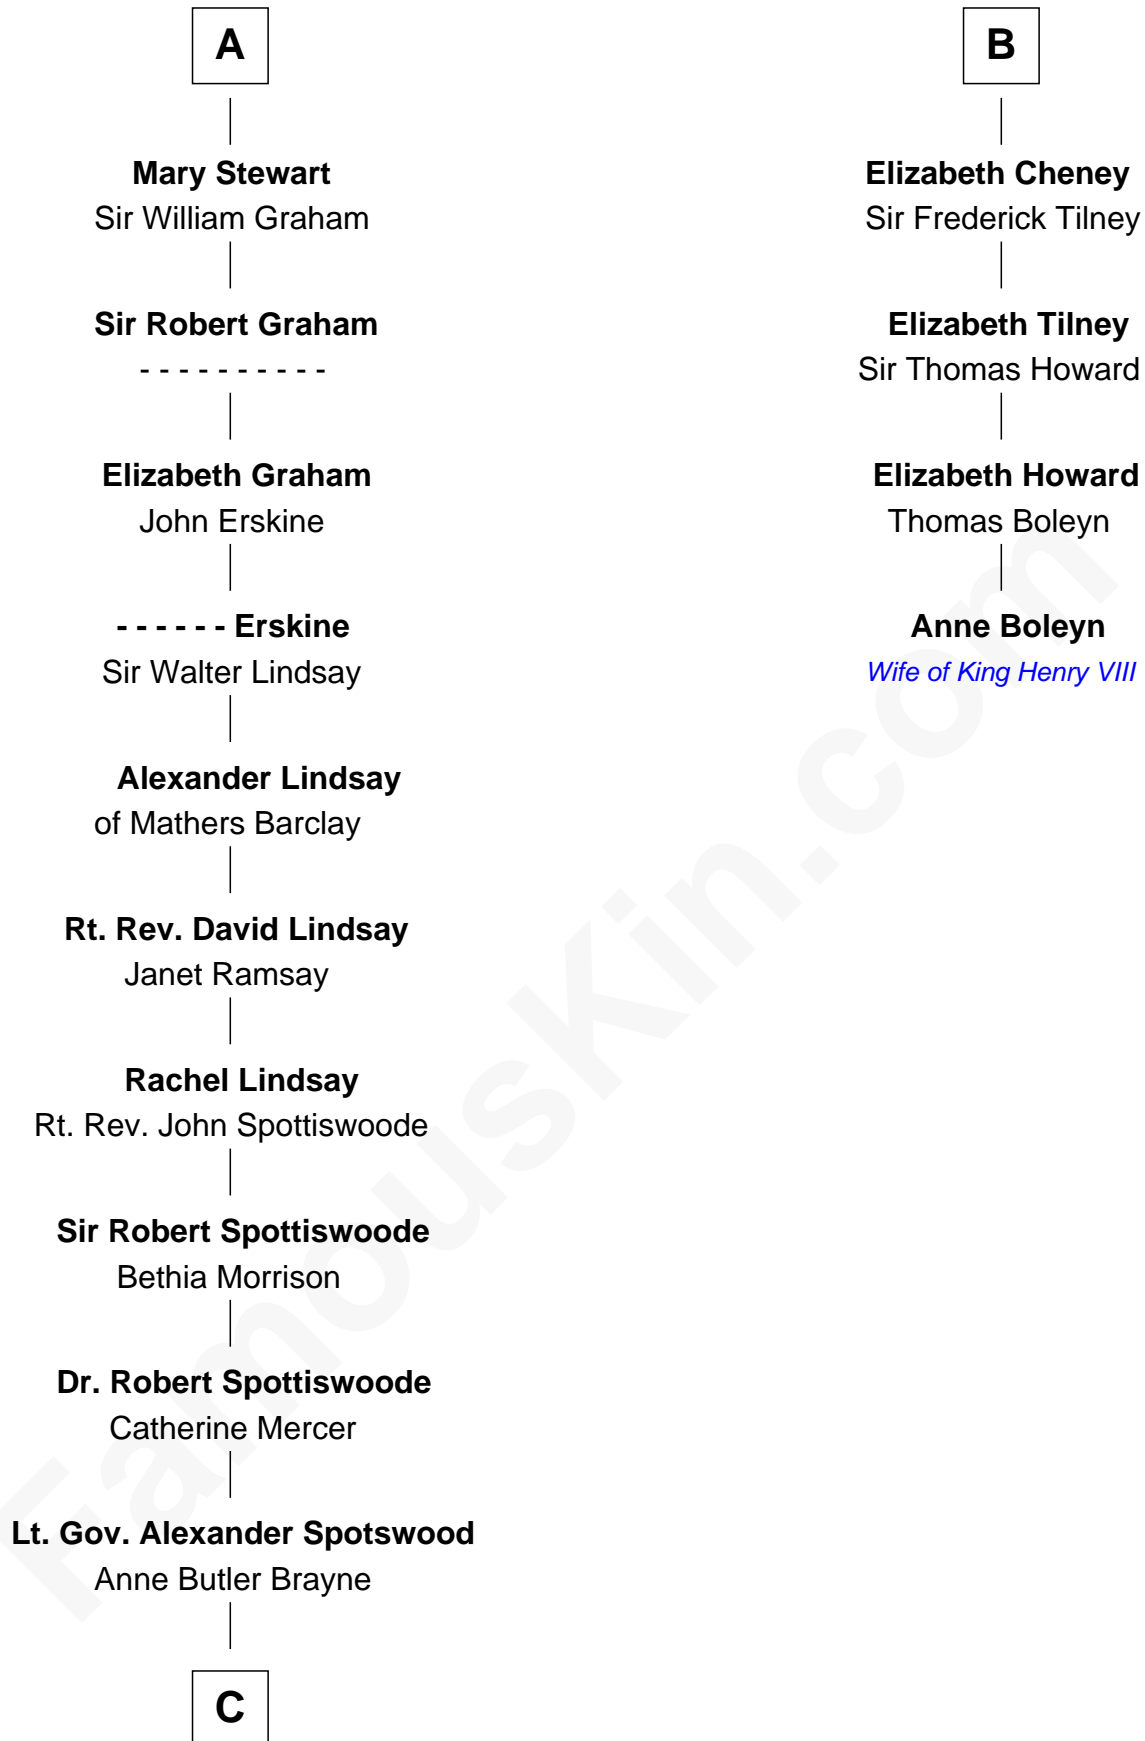

FamousKin.com Relationship Chart of

General Robert E. Lee

Confederate Army - U.S. Civil War

10th cousin 10 times removed of

Anne Boleyn

2nd Wife of King Henry VIII

David of Huntingdon

Maud of Chester

C

—
Anne Catherine Spotswood

Col. Bernard Moore

—
Anne Butler Moore

Charles Carter

—
Anne Hill Carter

Maj. Gen. Henry Lee

—
General Robert E. Lee