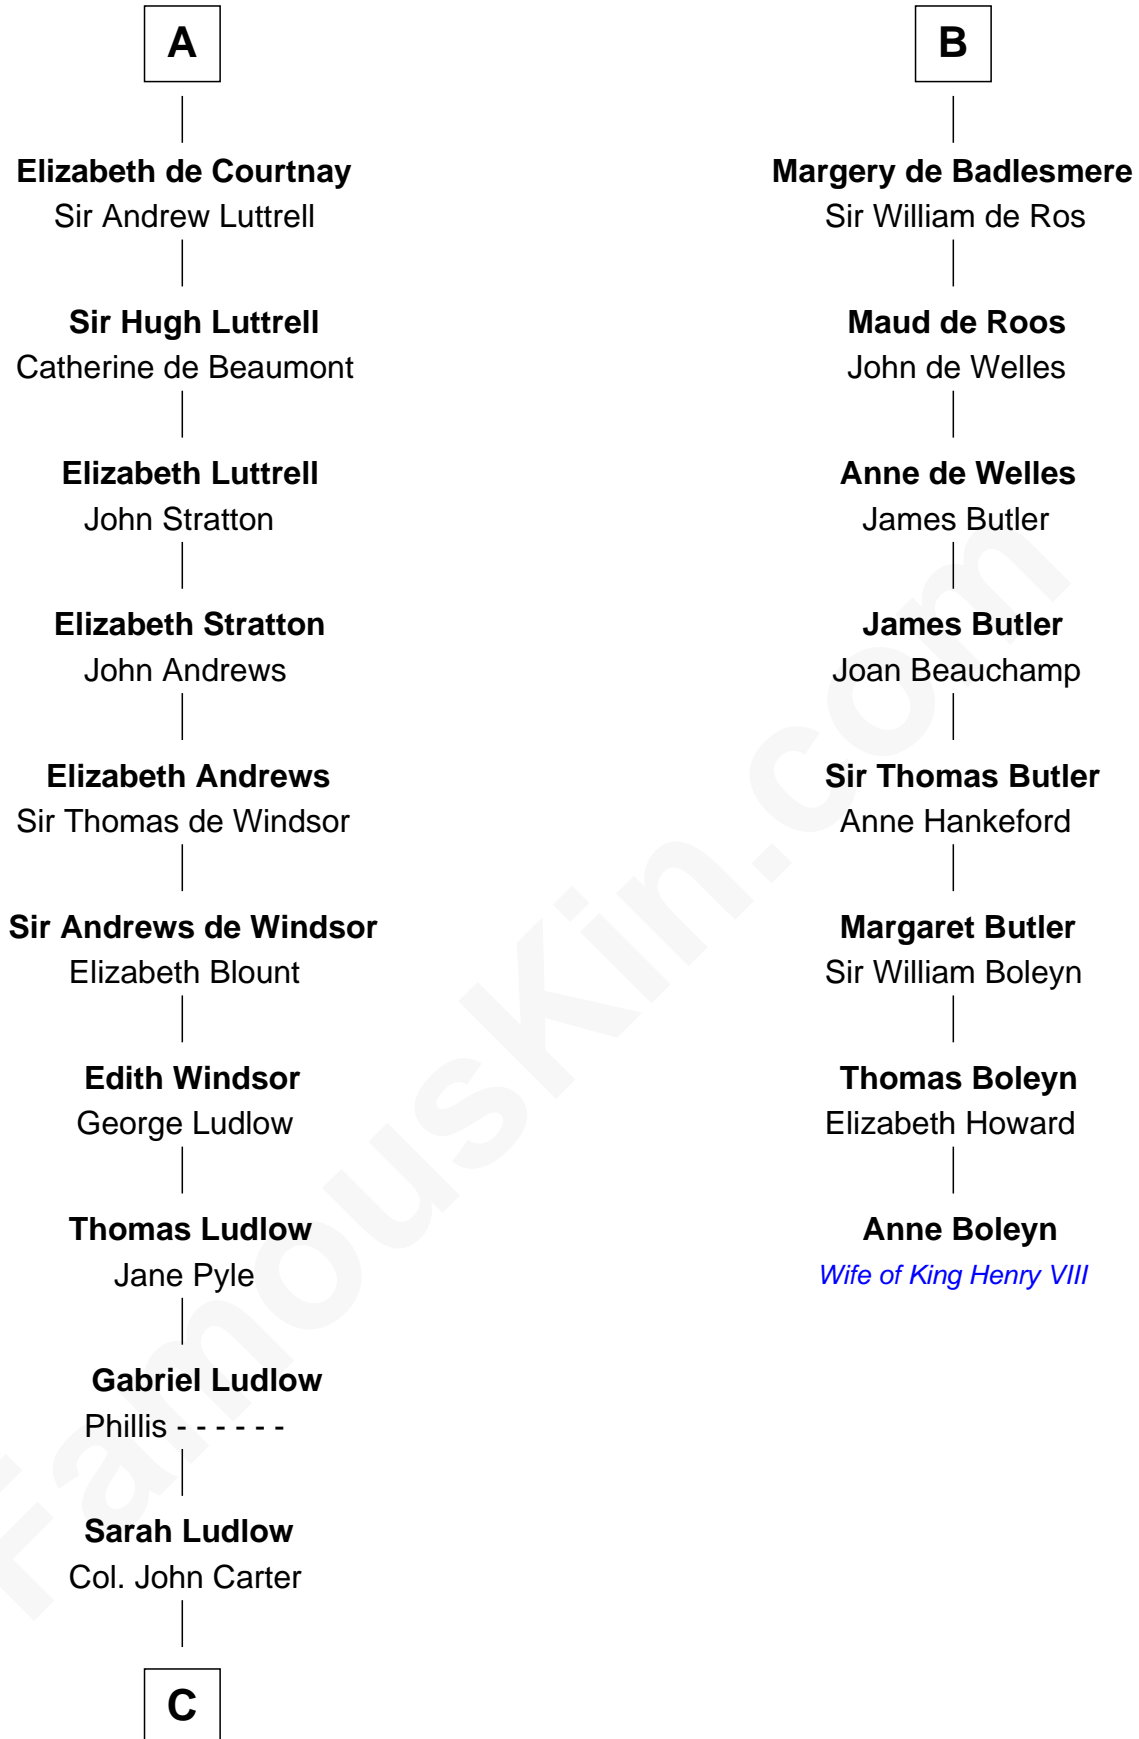

FamousKin.com Relationship Chart of

General Robert E. Lee

Confederate Army - U.S. Civil War

14th cousin 7 times removed of

Anne Boleyn

2nd Wife of King Henry VIII

Hugh de Grantmesnil

C

Col. Robert Carter

Judith Armistead

John Carter

Elizabeth Hill

Charles Carter

Anne Butler Moore

Anne Hill Carter

Maj. Gen. Henry Lee