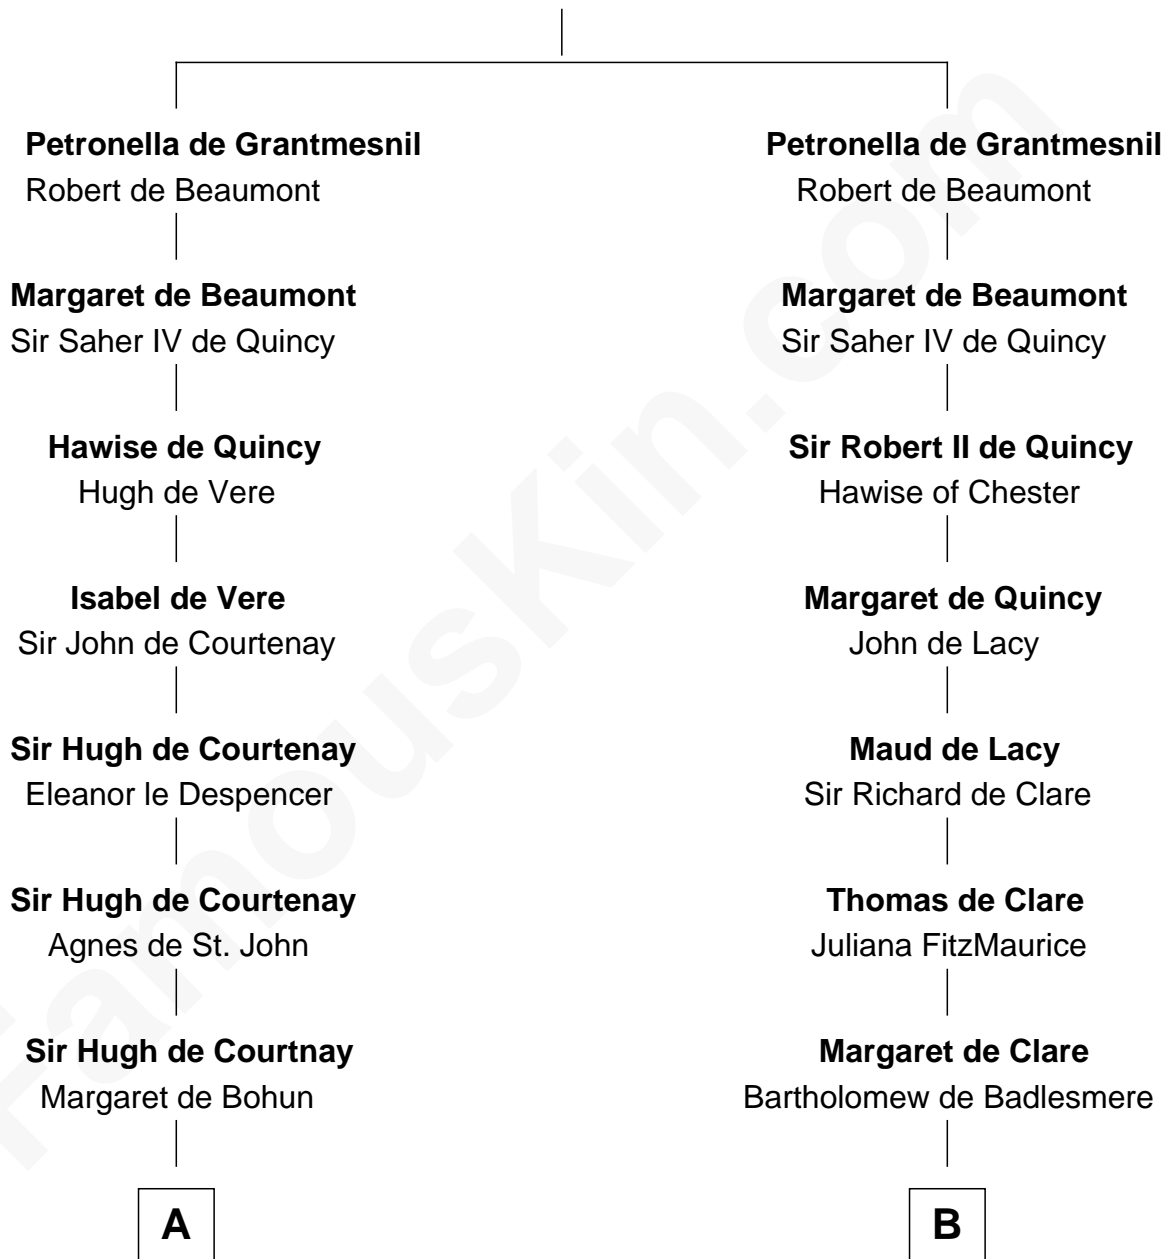

FamousKin.com Relationship Chart of

General Robert E. Lee

Confederate Army - U.S. Civil War

14th cousin 7 times removed of

Anne Boleyn

2nd Wife of King Henry VIII

Hugh de Grantmesnil

C

Col. Robert Carter

Judith Armistead

John Carter

Elizabeth Hill

Charles Carter

Anne Butler Moore

Anne Hill Carter

Maj. Gen. Henry Lee