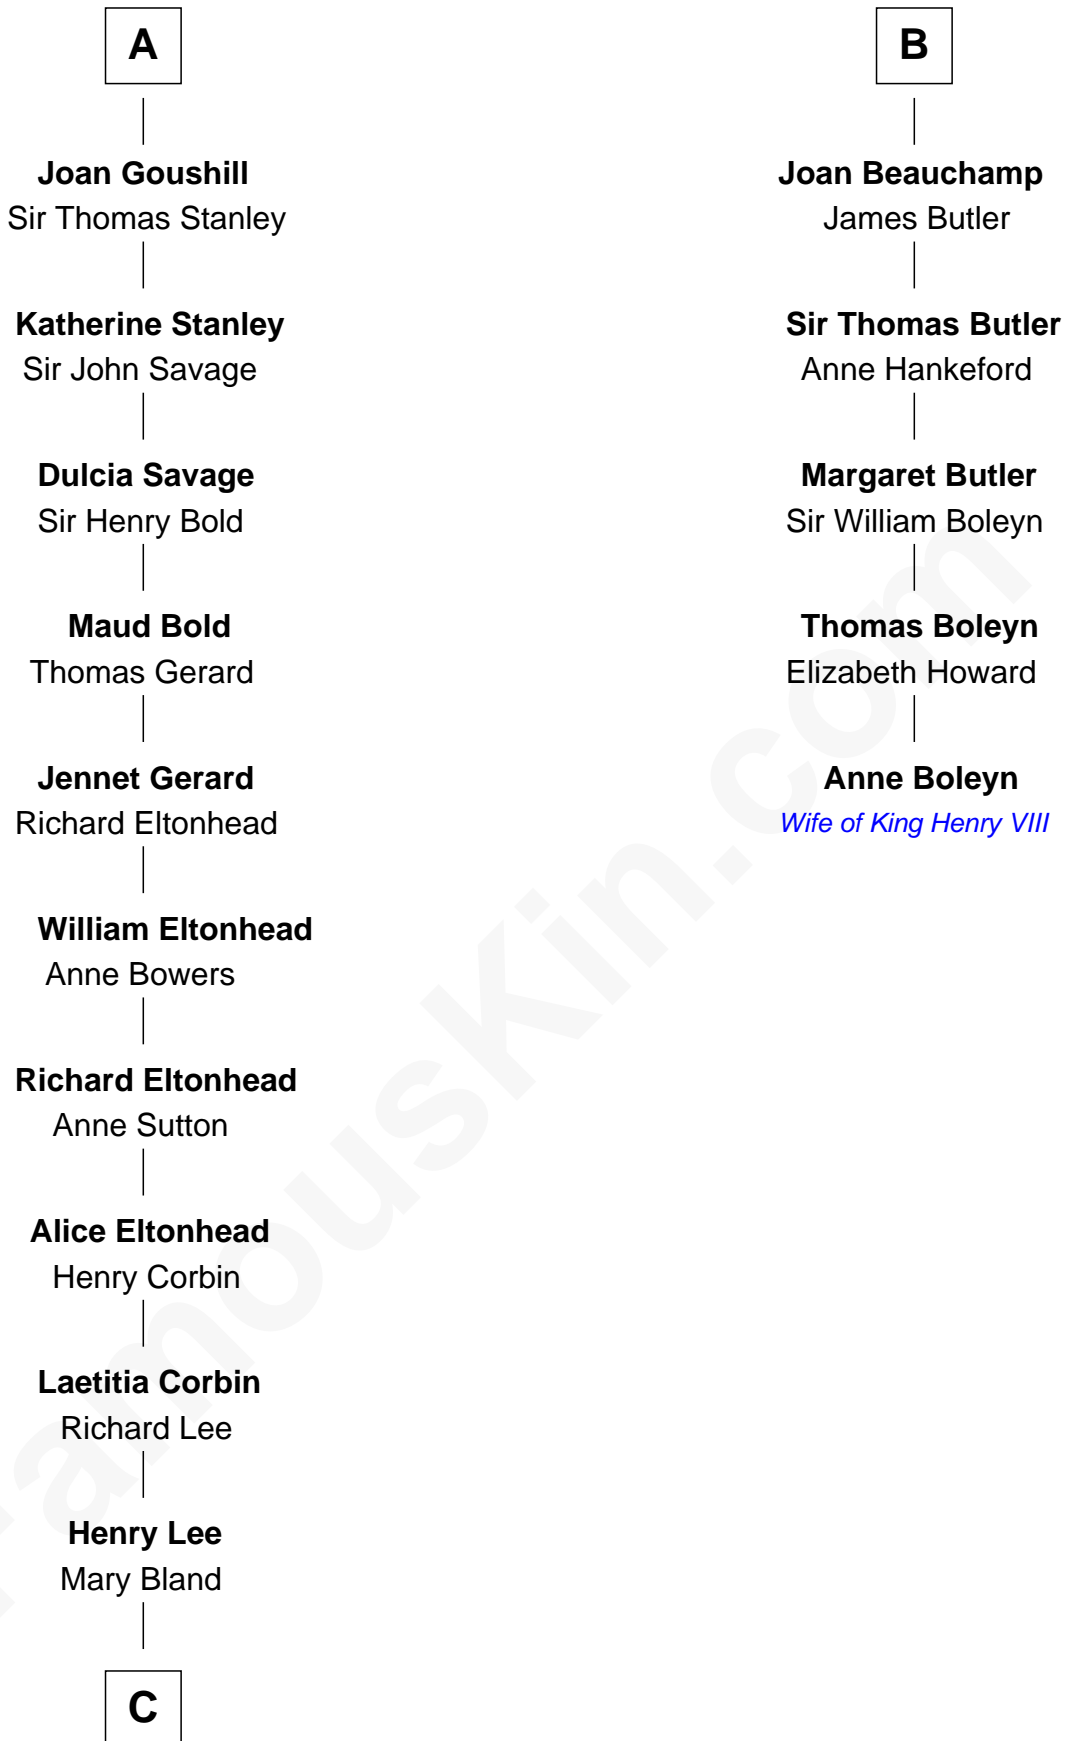

FamousKin.com Relationship Chart of

General Robert E. Lee

Confederate Army - U.S. Civil War

11th cousin 8 times removed of

Anne Boleyn

2nd Wife of King Henry VIII

Henry I, Duke of Brabant

Mathilde of Boulogne

Eleanor Plantagenet

Richard Fitzalan

Sir Richard Fitzalan

Elizabeth de Bohun

Elizabeth Fitzalan

Sir Robert Goushill

A

Henry II, Duke of Brabant

Richard Fitzalan

Sir Richard Fitzalan

Elizabeth de Bohun

Joan Fitzalan

Sir William Beauchamp

B

C

Col. Henry Lee