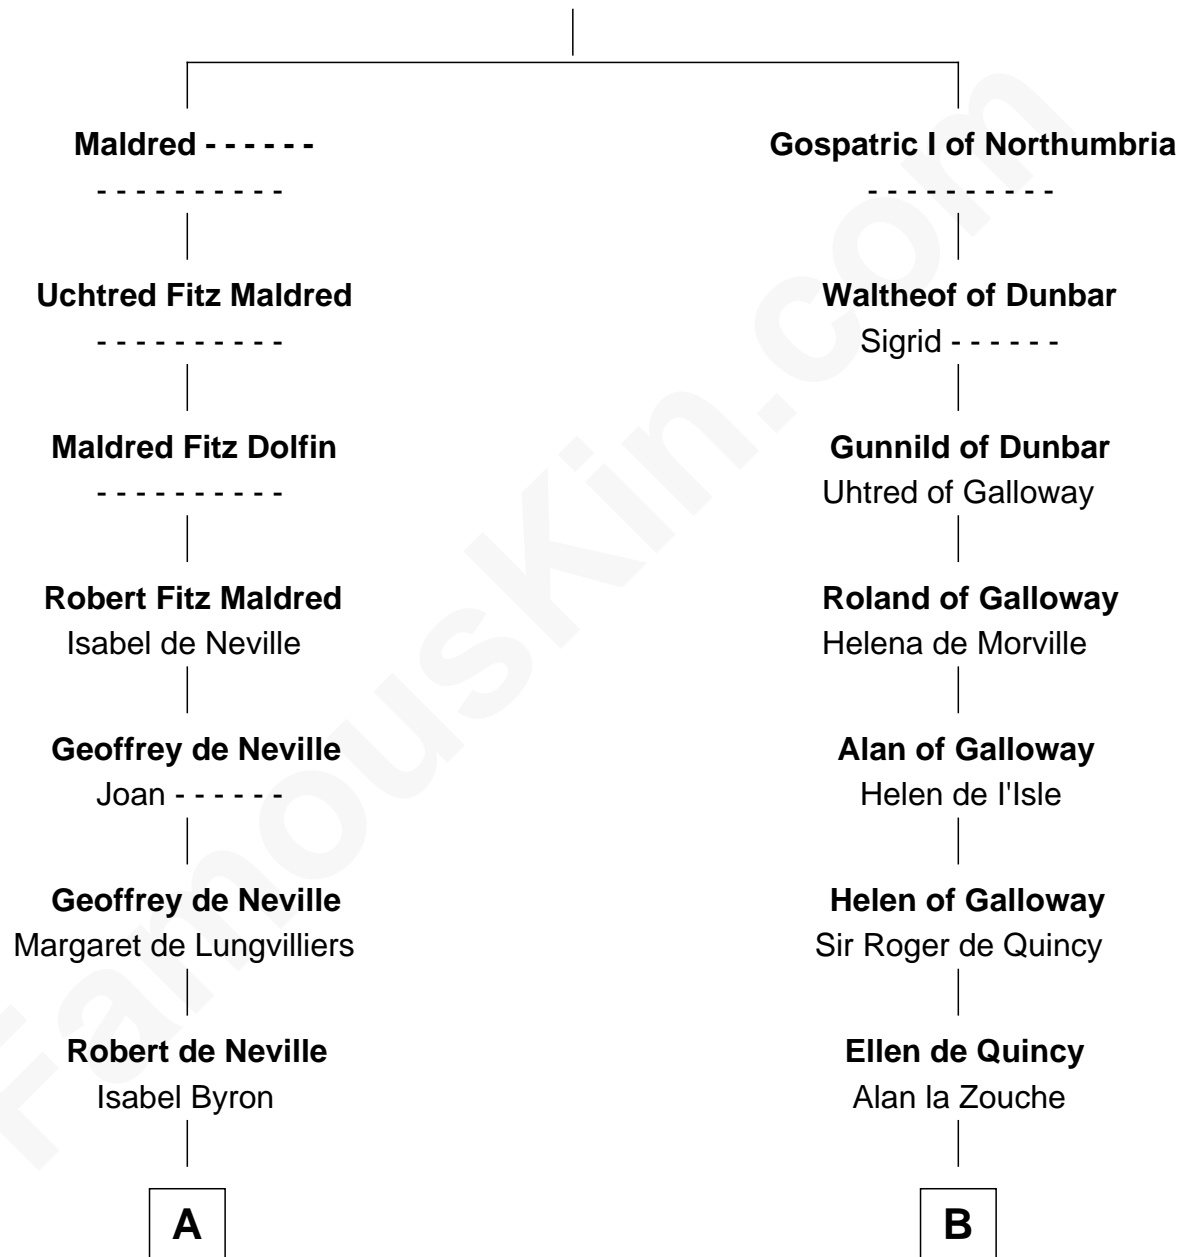

# FamousKin.com Relationship Chart of

**General Robert E. Lee**

*Confederate Army - U.S. Civil War*

15th cousin 6 times removed of

**King Henry VIII**

*King of England*

**Maldred of Carlisle and Allendale**

Edith of Northumbria

**C**

Laetitia Corbin

Richard Lee

Henry Lee

Mary Bland

Col. Henry Lee

Lucy Grymes

Maj. Gen. Henry Lee

Anne Hill Carter

General Robert E. Lee

*Confederate Army - U.S. Civil War*