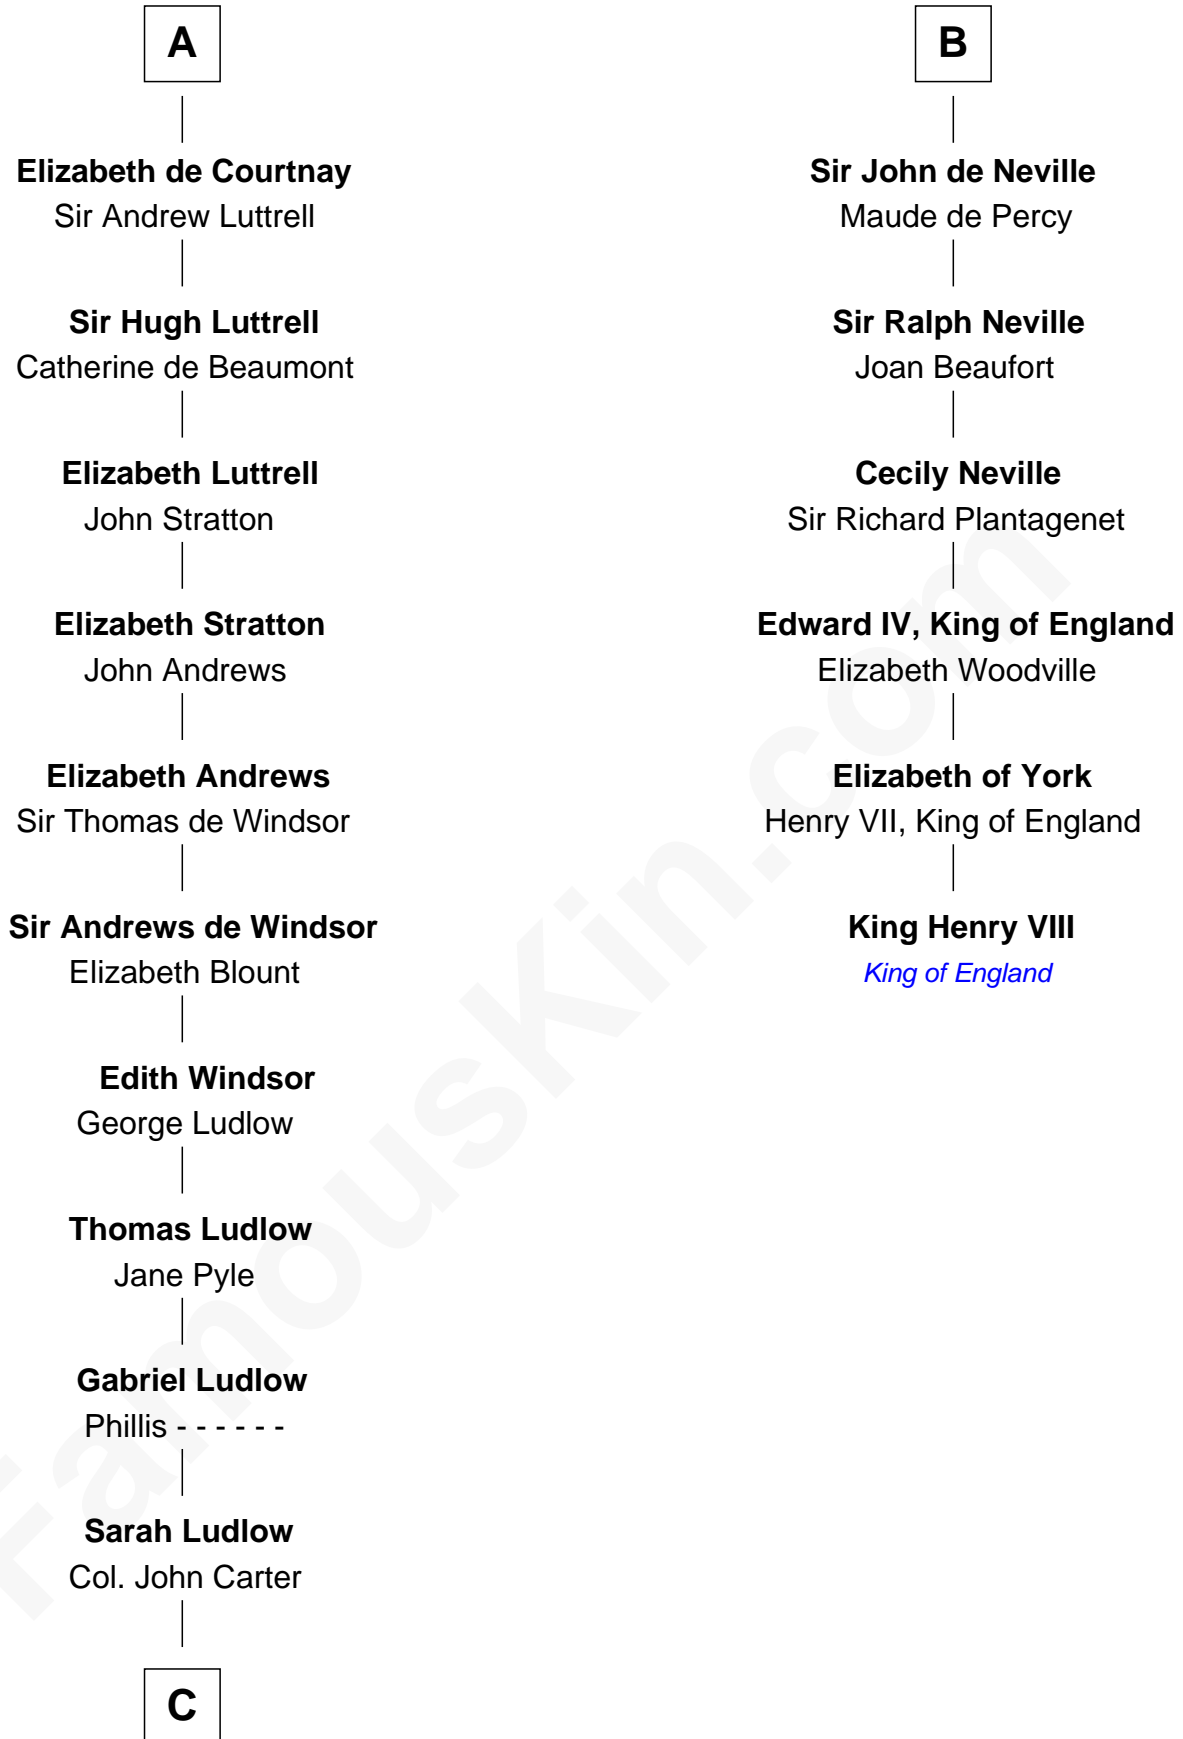

FamousKin.com Relationship Chart of

General Robert E. Lee

Confederate Army - U.S. Civil War

12th cousin 9 times removed of

King Henry VIII

King of England

Saher I de Quincy

Maud de St. Liz