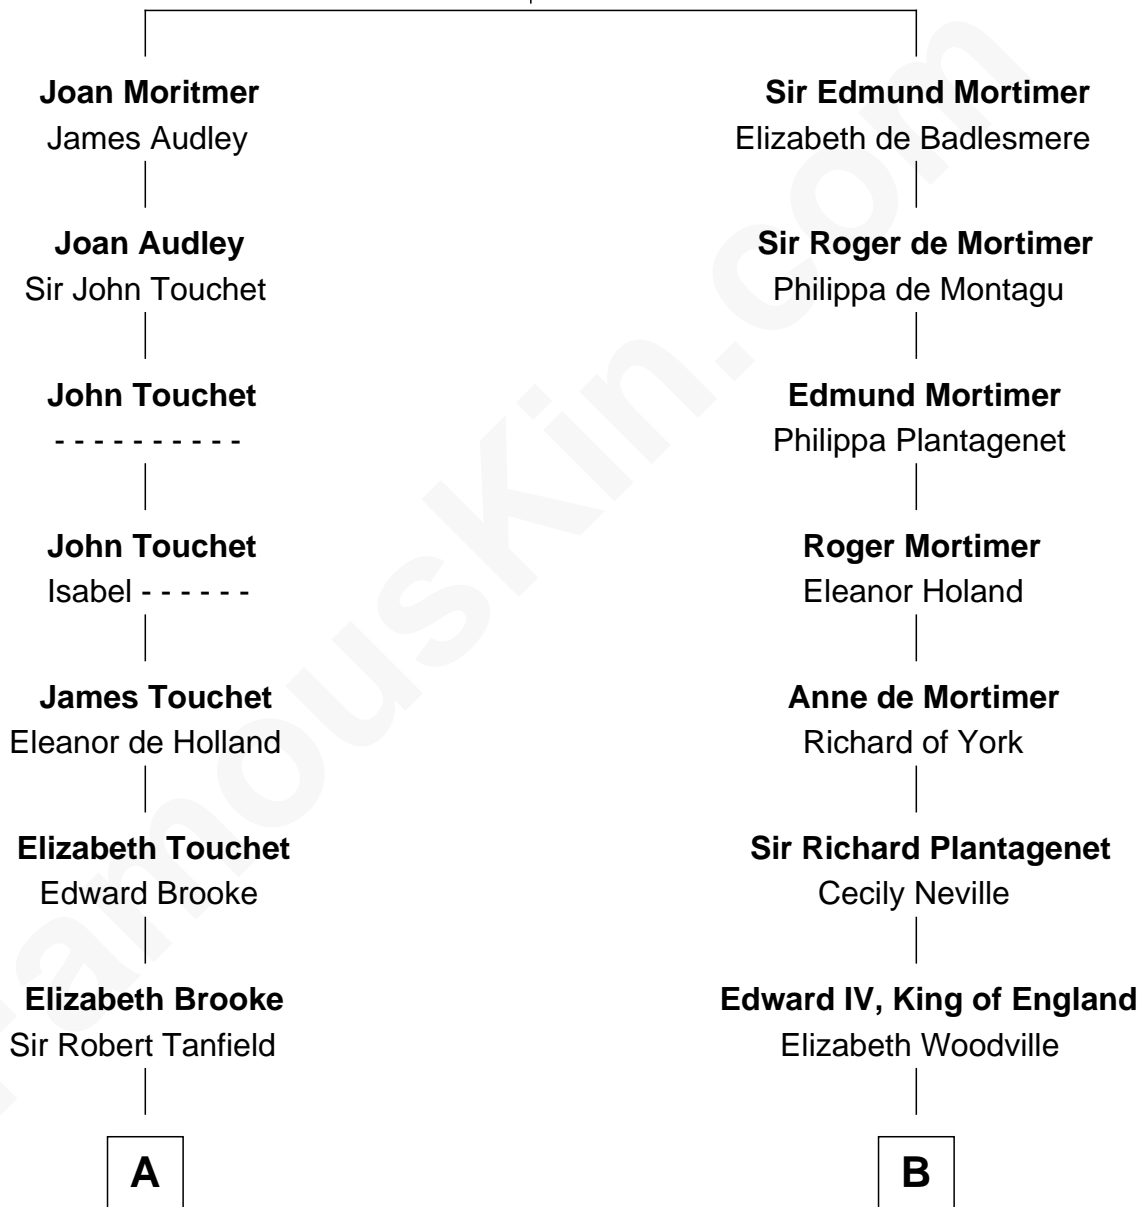

FamousKin.com Relationship Chart of

General Robert E. Lee

Confederate Army - U.S. Civil War

8th cousin 11 times removed of

King Henry VIII

King of England

Roger de Mortimer

Joan de Geneville

C

Col. Henry Lee

Lucy Grymes

Maj. Gen. Henry Lee

Anne Hill Carter

General Robert E. Lee

Confederate Army - U.S. Civil War

FamousKin.com