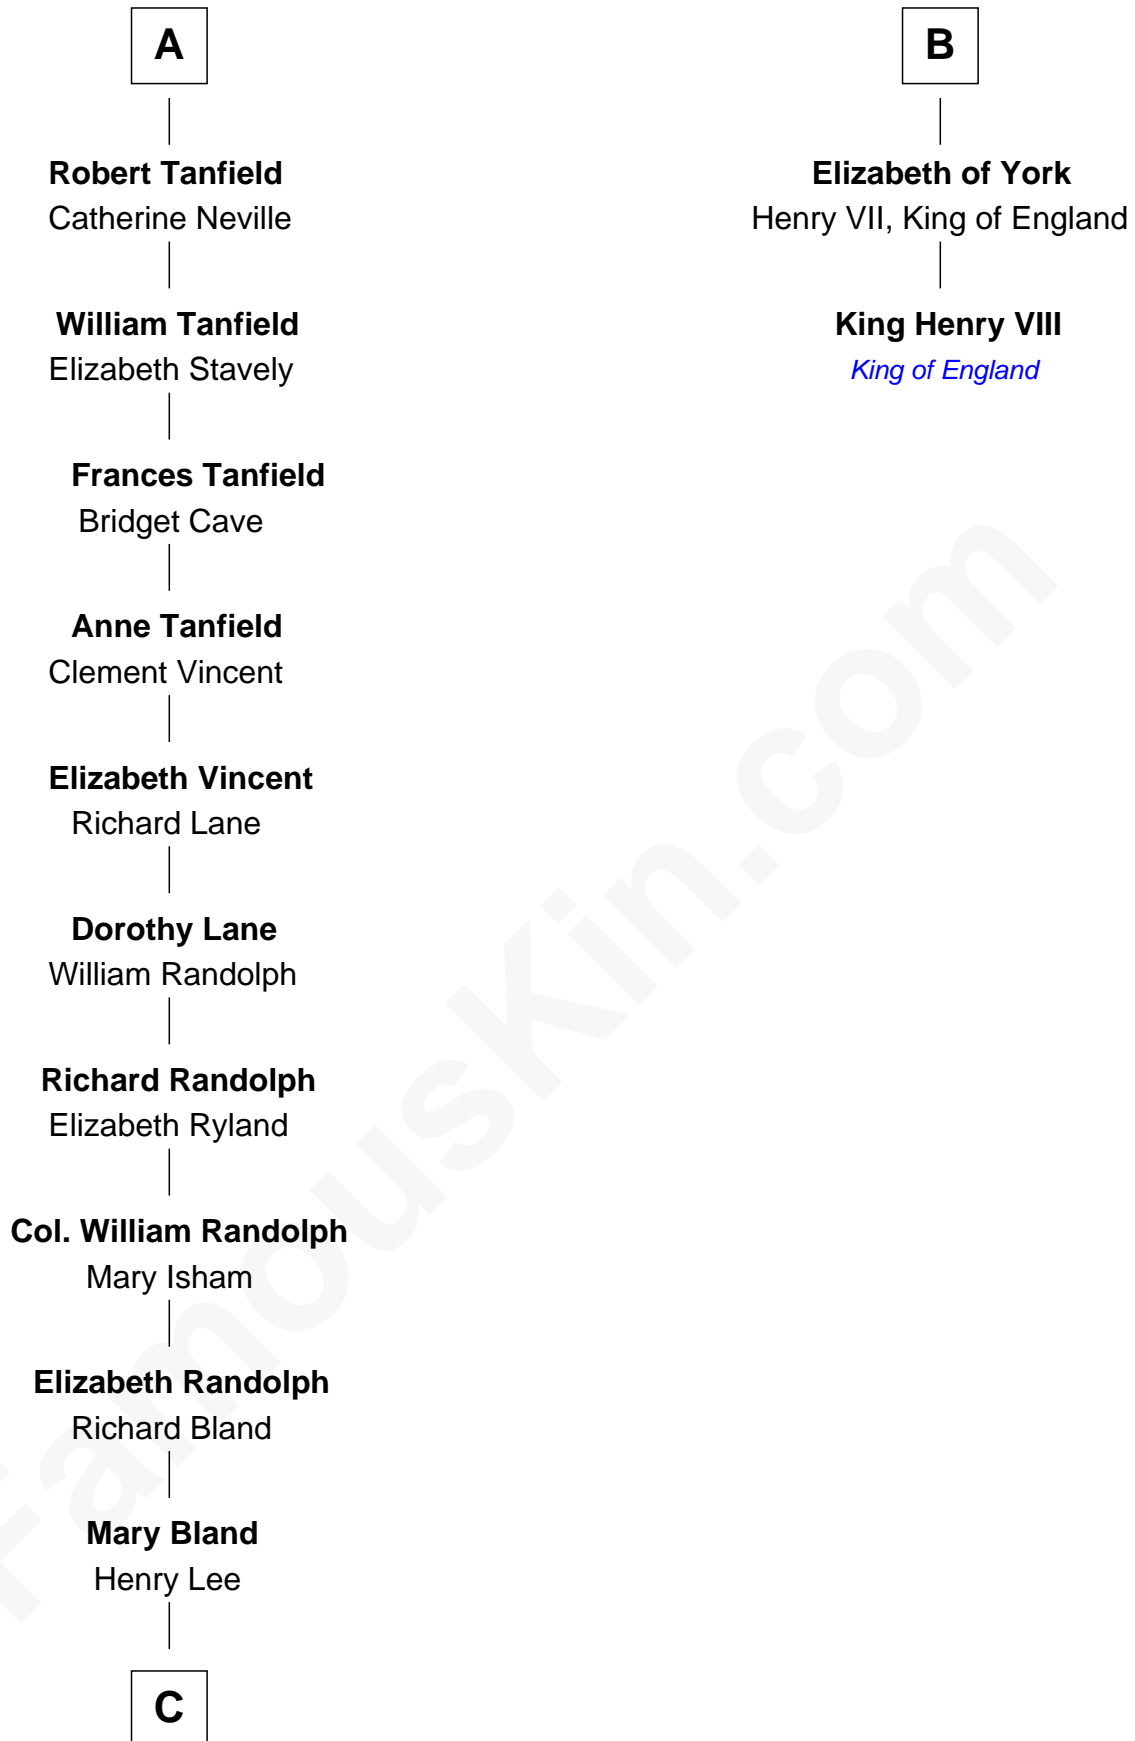

FamousKin.com Relationship Chart of

General Robert E. Lee

Confederate Army - U.S. Civil War

8th cousin 11 times removed of

King Henry VIII

King of England

Roger de Mortimer

Joan de Geneville