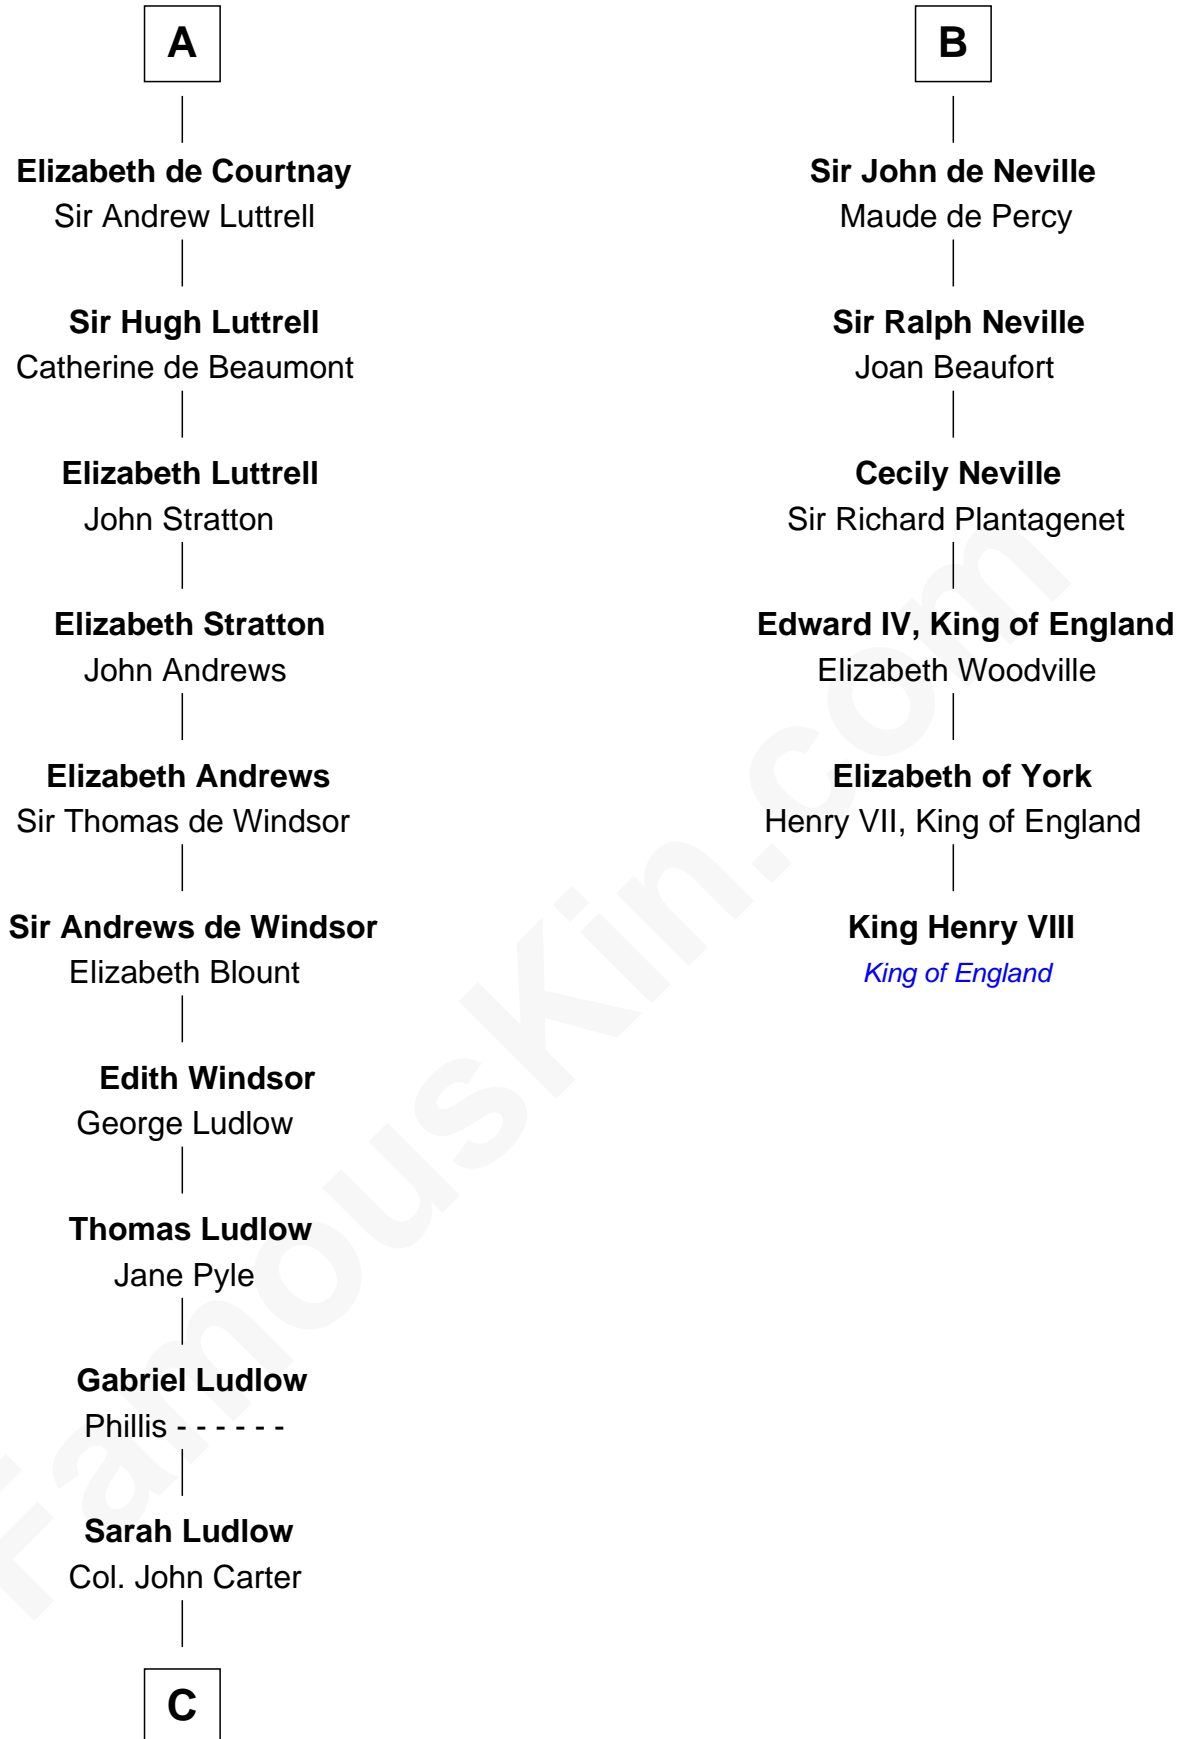

# FamousKin.com Relationship Chart of

**General Robert E. Lee**

*Confederate Army - U.S. Civil War*

12th cousin 9 times removed of

**King Henry VIII**

*King of England*

Hugh de Grantmesnil

**C**

**Col. Robert Carter**

Judith Armistead

**John Carter**

Elizabeth Hill

**Charles Carter**

Anne Butler Moore

**Anne Hill Carter**

Maj. Gen. Henry Lee