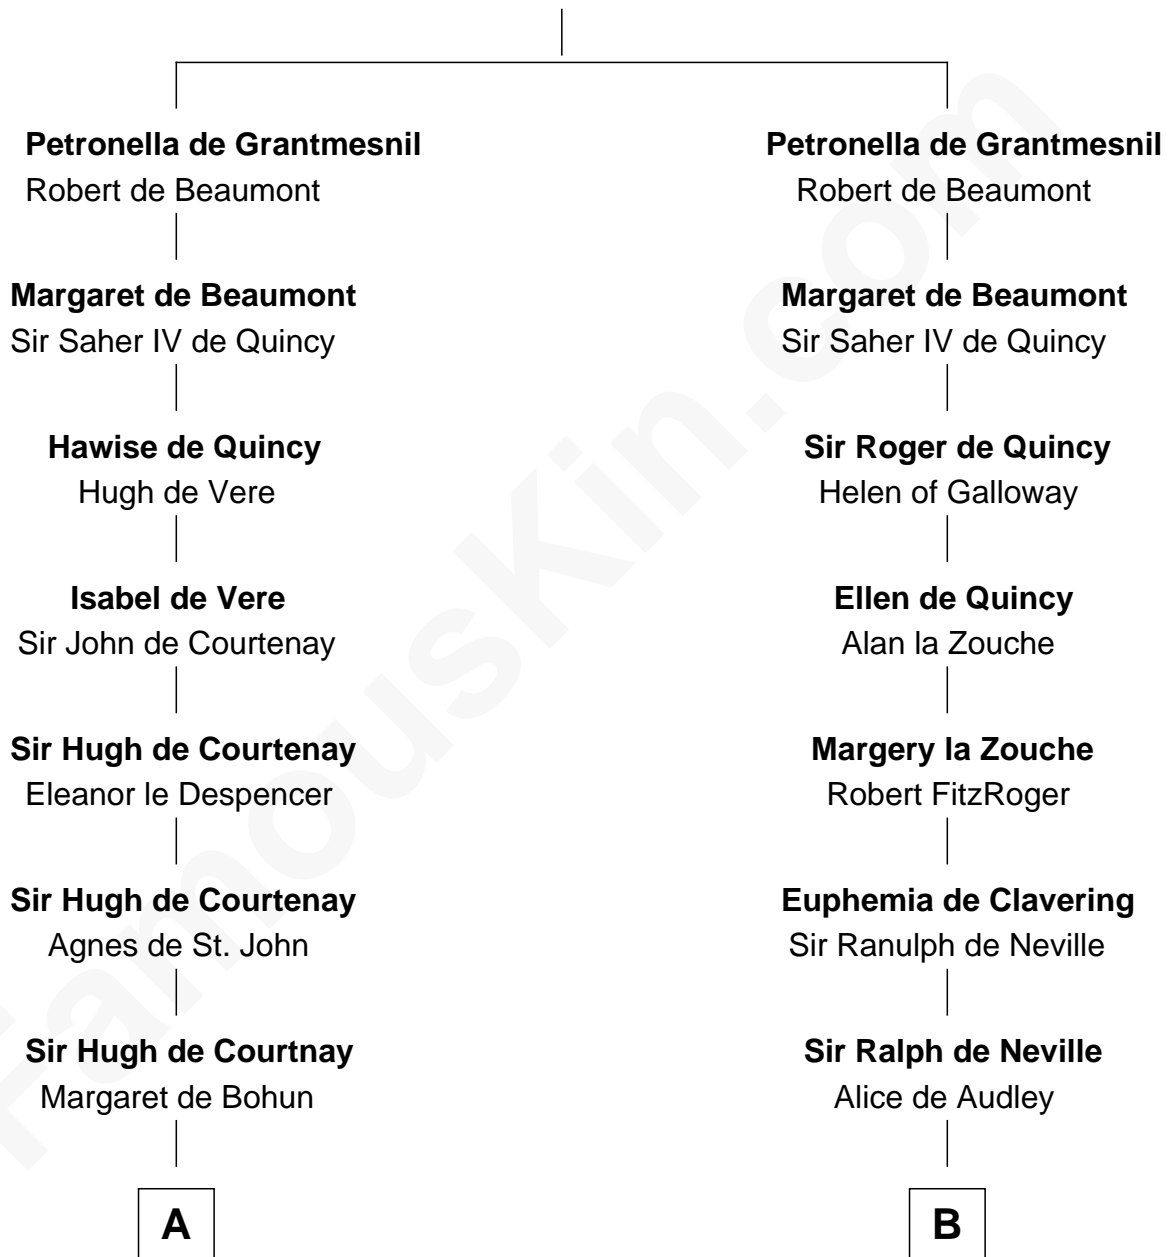

# FamousKin.com Relationship Chart of

**General Robert E. Lee**

*Confederate Army - U.S. Civil War*

12th cousin 9 times removed of

**King Henry VIII**

*King of England*

Hugh de Grantmesnil

**C**

**Col. Robert Carter**

Judith Armistead

**John Carter**

Elizabeth Hill

**Charles Carter**

Anne Butler Moore

**Anne Hill Carter**

Maj. Gen. Henry Lee